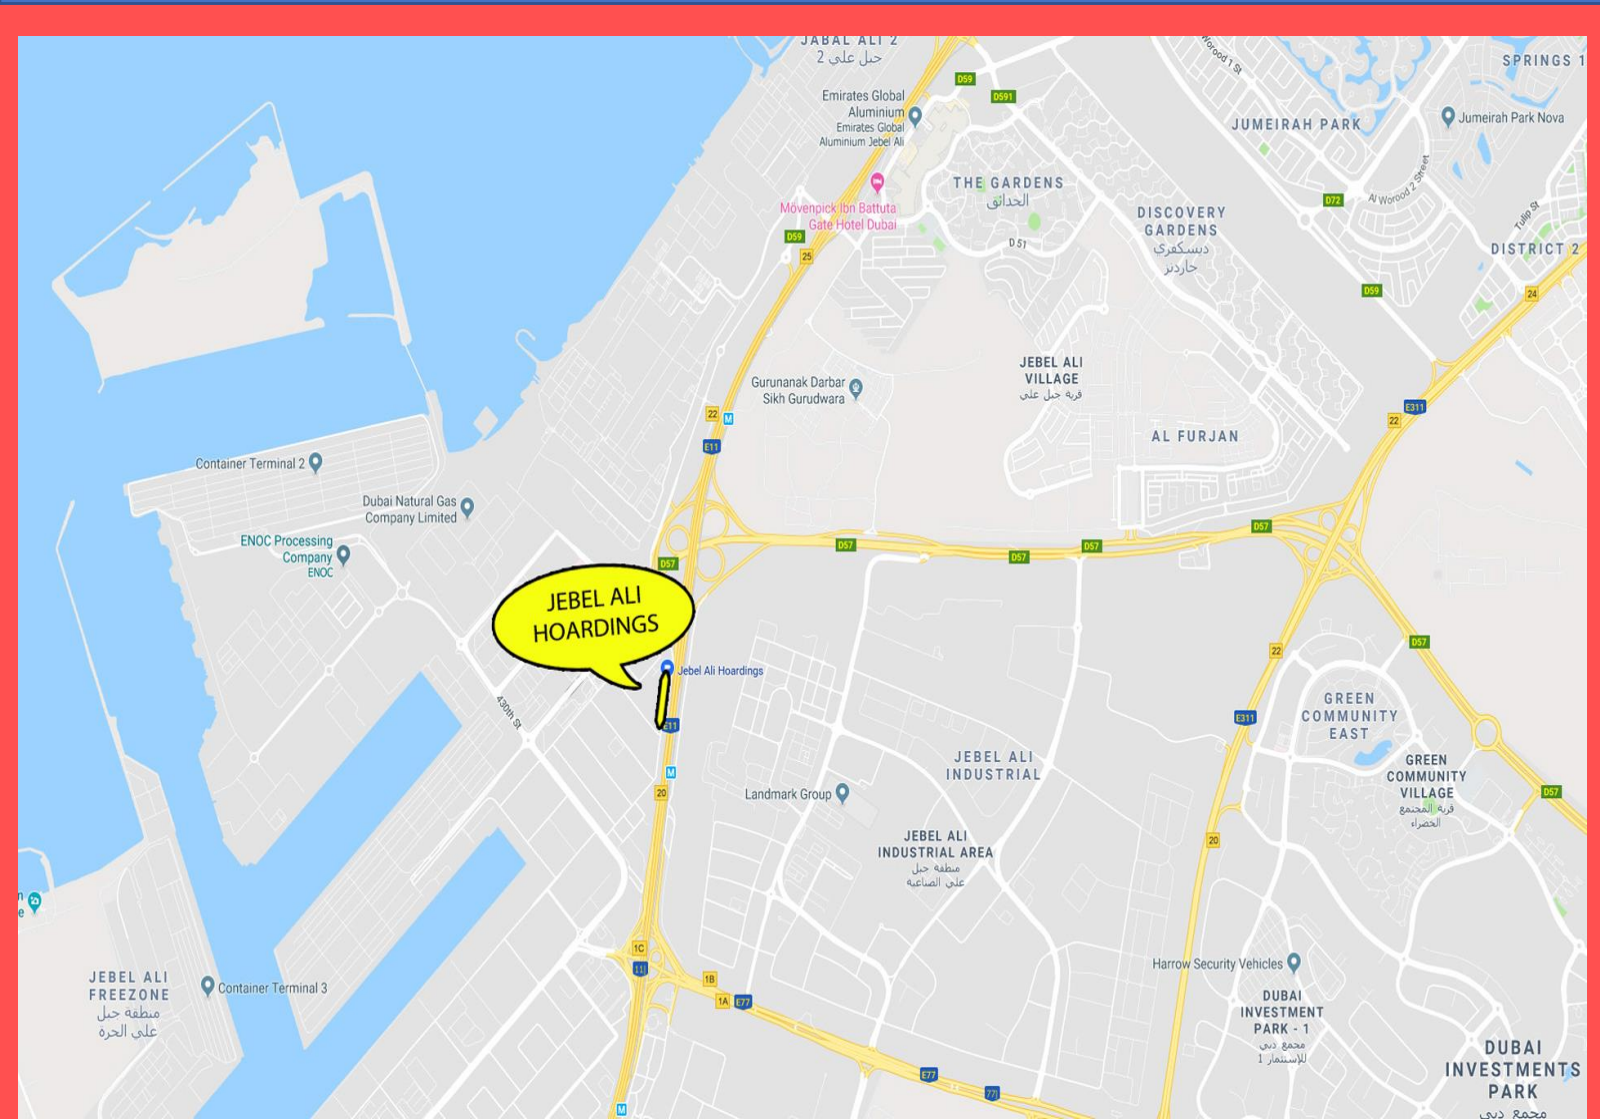

JEBEL ALI HOARDINGS #5 to #8

Location Map & Other Photos