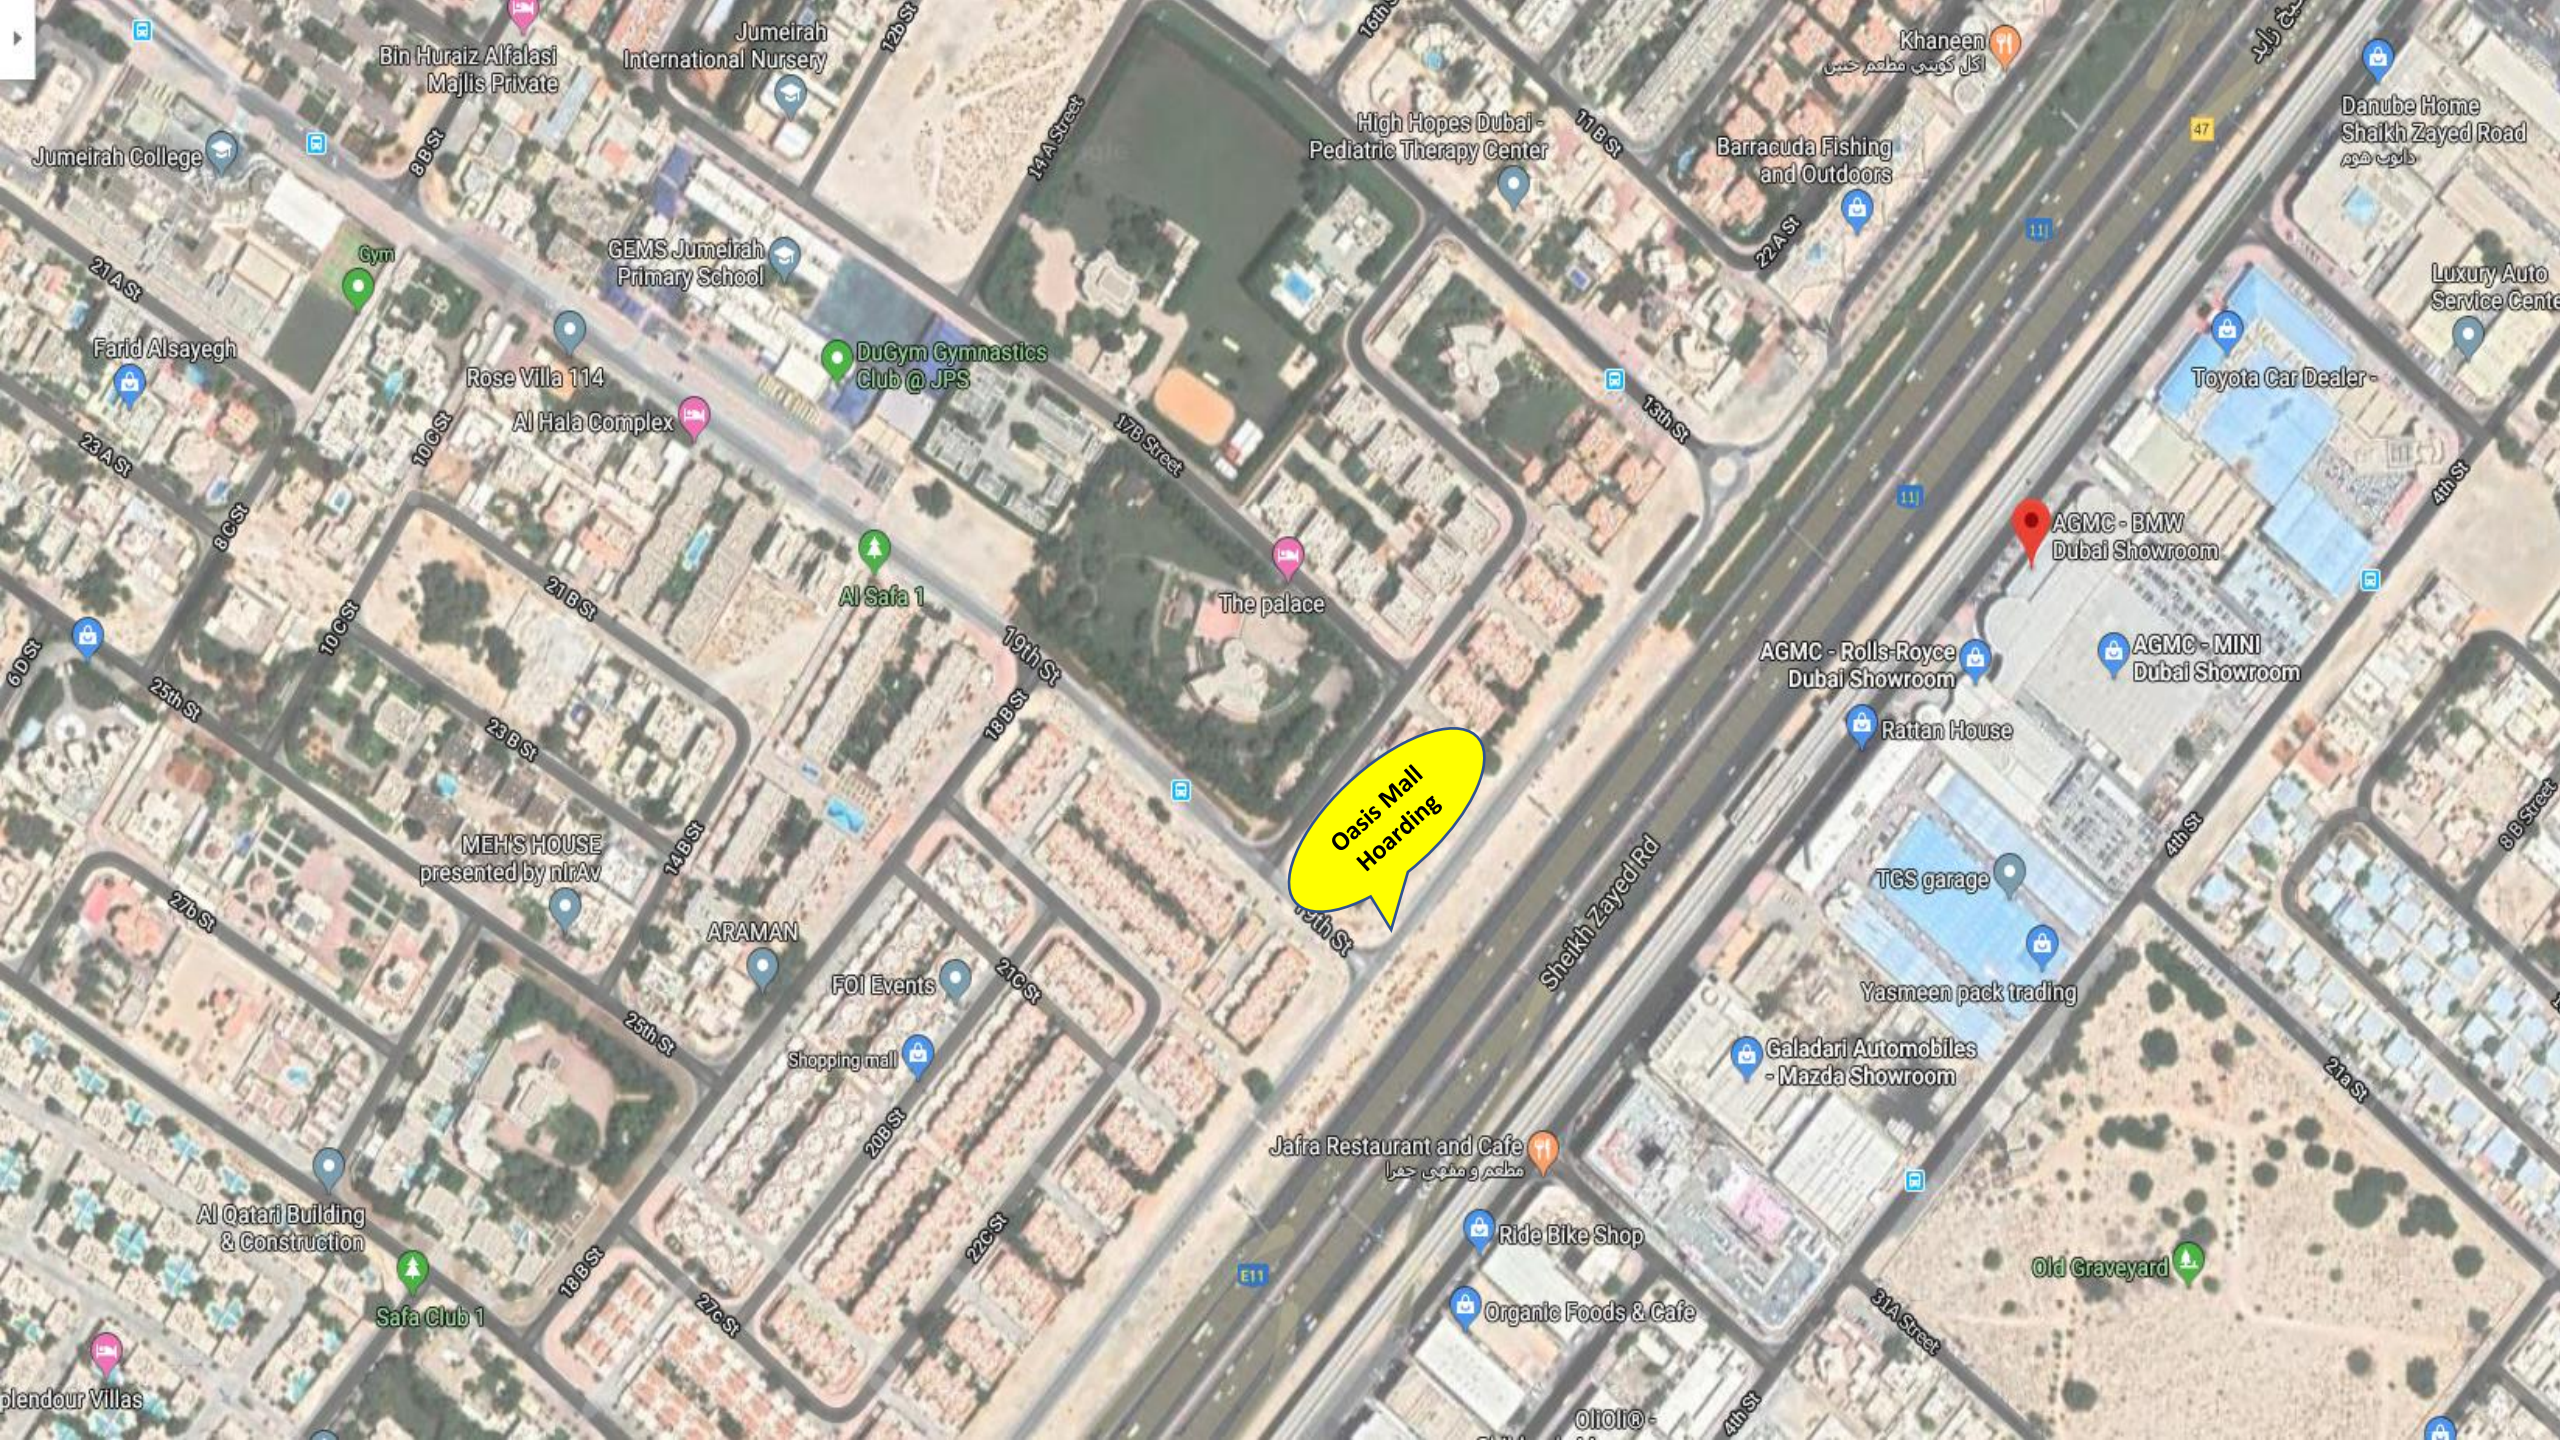

TRAFFIC COUNT

500,000 – 550,000 per day

LOCATION

Sheikh Zayed Road

LANDMARK

**Along Sheikh Zayed Road
near Zabeel Park, Etisalat
Headquarters, World Trade
Center**

TRADE CENTER HOARDING #1

near Dubai Frame & Trade Center Roundabout,
Sheikh Zayed Road

MEDIA SIZE

50 meters x 14 meters

TRAFFIC COUNT

500,000 – 550,000 per day

LOCATION

Sheikh Zayed Road

LANDMARK

**Along Sheikh Zayed Road
near Noor Metro Station,
Manara Municipality,
Medcare and Dubai Canal
opposite AGMC/BMW &
Toyota Showroom**

500,000 – 550,000 per day

LOCATION

Sheikh Zayed Road

LANDMARK

**Along Sheikh Zayed Road,
Oppo. Oasis Mall, before
English college**

SHEIKH ZAYED ROAD HOARDING
(Opposite Oasis Mall)

Oasis Mall Hoarding

SHEIKH ZAYED ROAD HOARDING

LOCATION

Sheikh Zayed Road

LANDMARK

**Along Sheikh Zayed Road
near Noor Metro Station,
Manara Municipality,
Medcare and Dubai Canal
opposite Audi Showroom**

SHEIKH ZAYED HOARDING OPP. AUDI SHOWROOM

Location Map & Other Photos