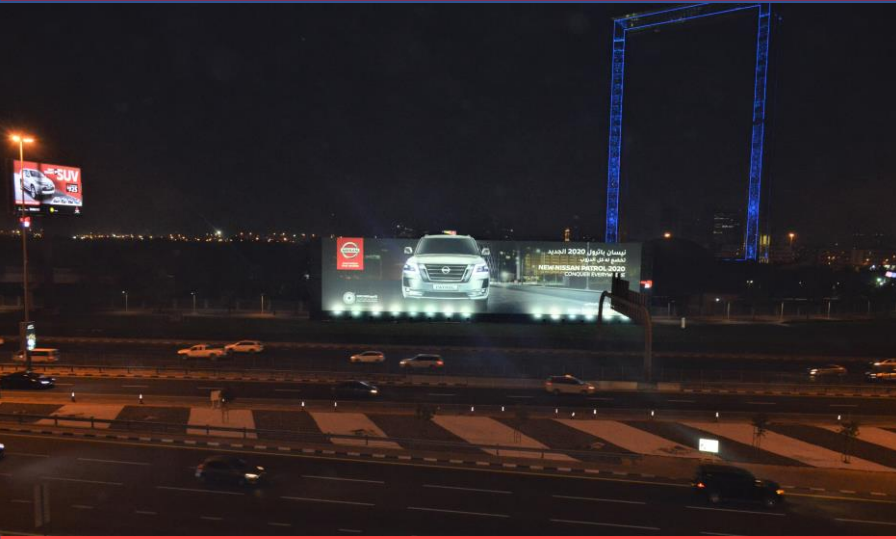

TRADE CENTER HOARDING #1

Location Map & Other Photos