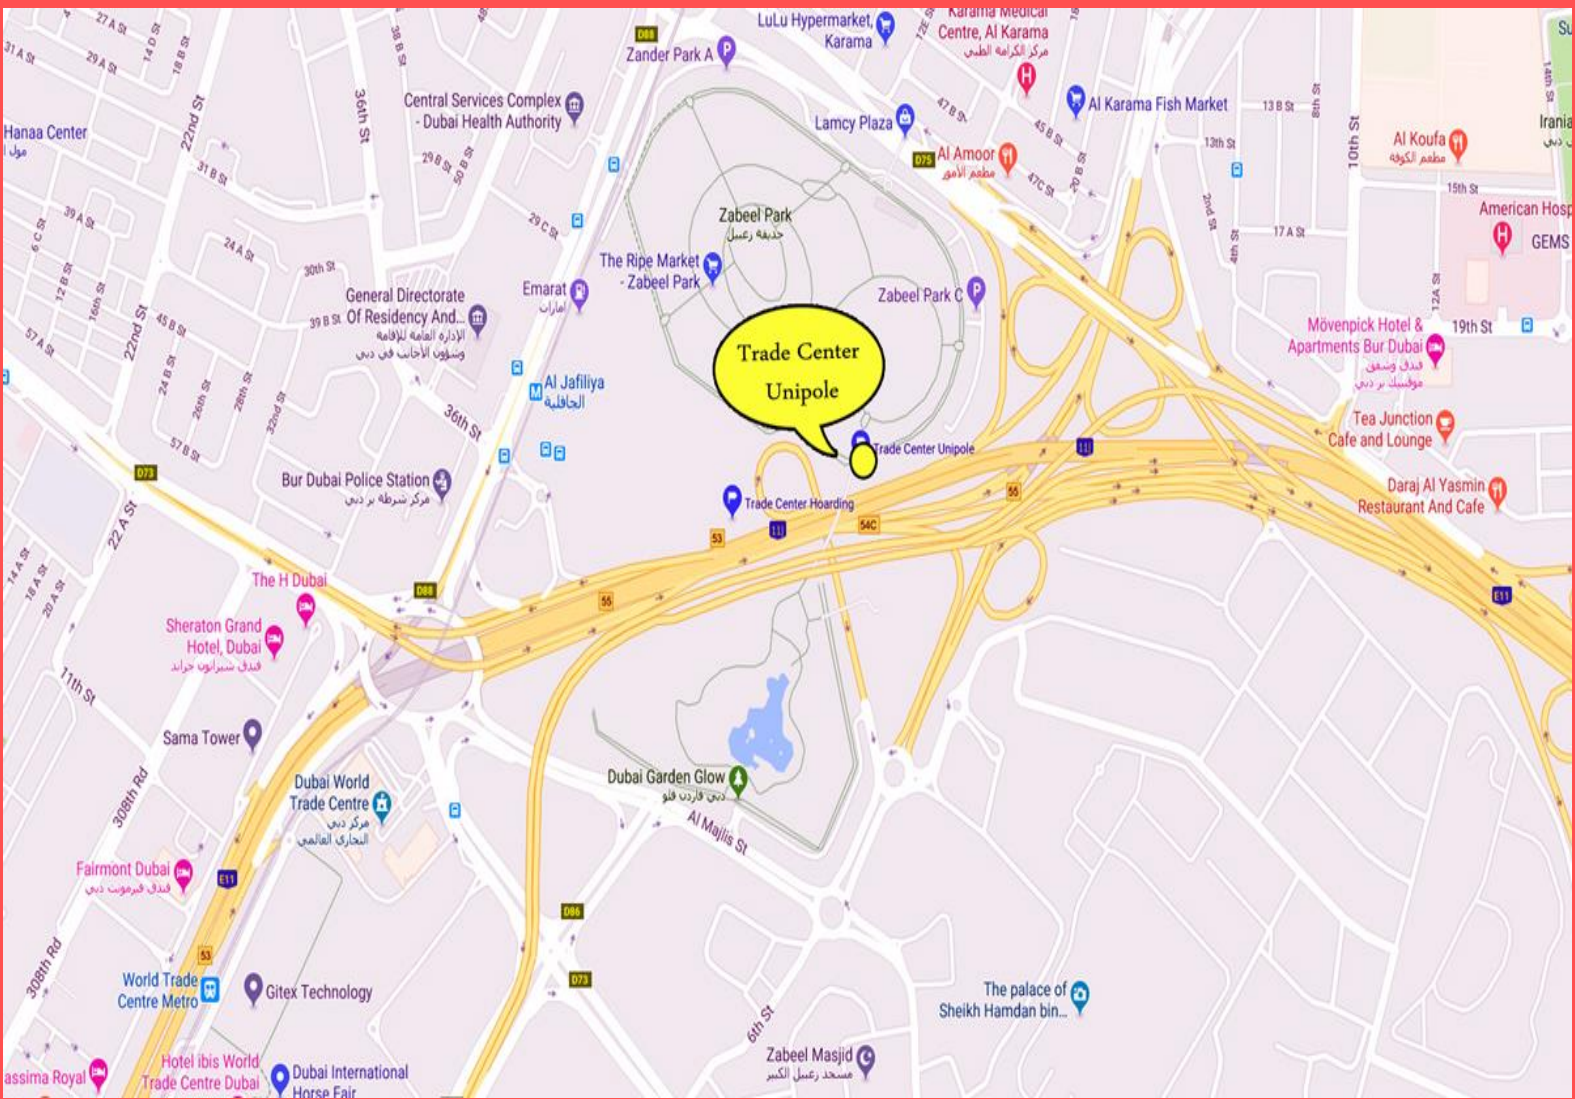

TRADE CENTER UNIPOLE

Location Map & Other Photos