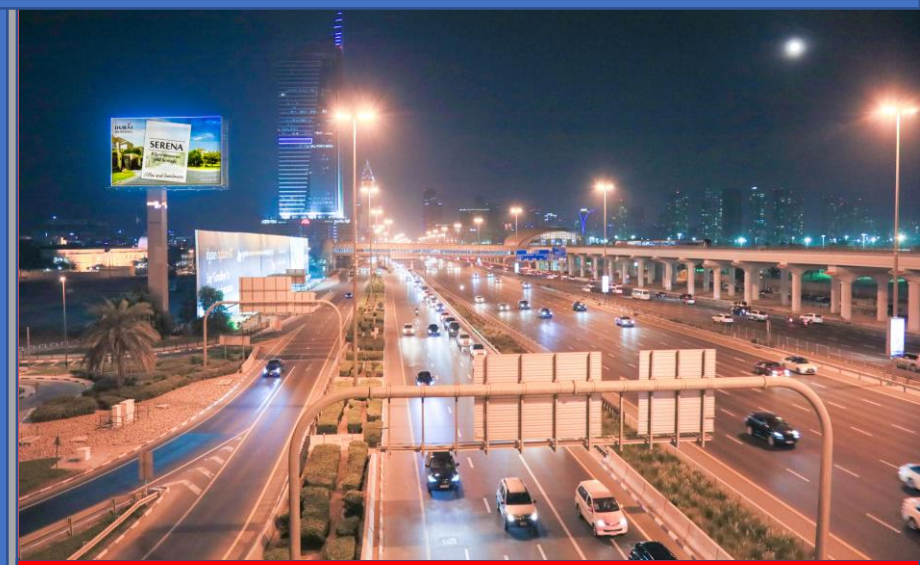

AMERICAN UNIVERSITY UNIPOLE Location Map & Other Photos