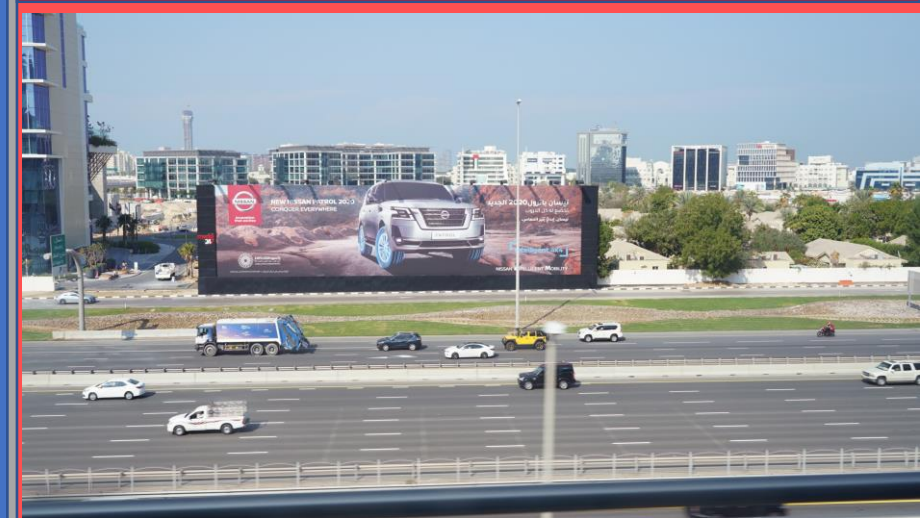

DUBAI INTERNET CITY HOARDING #1

Location Map & Other Photos