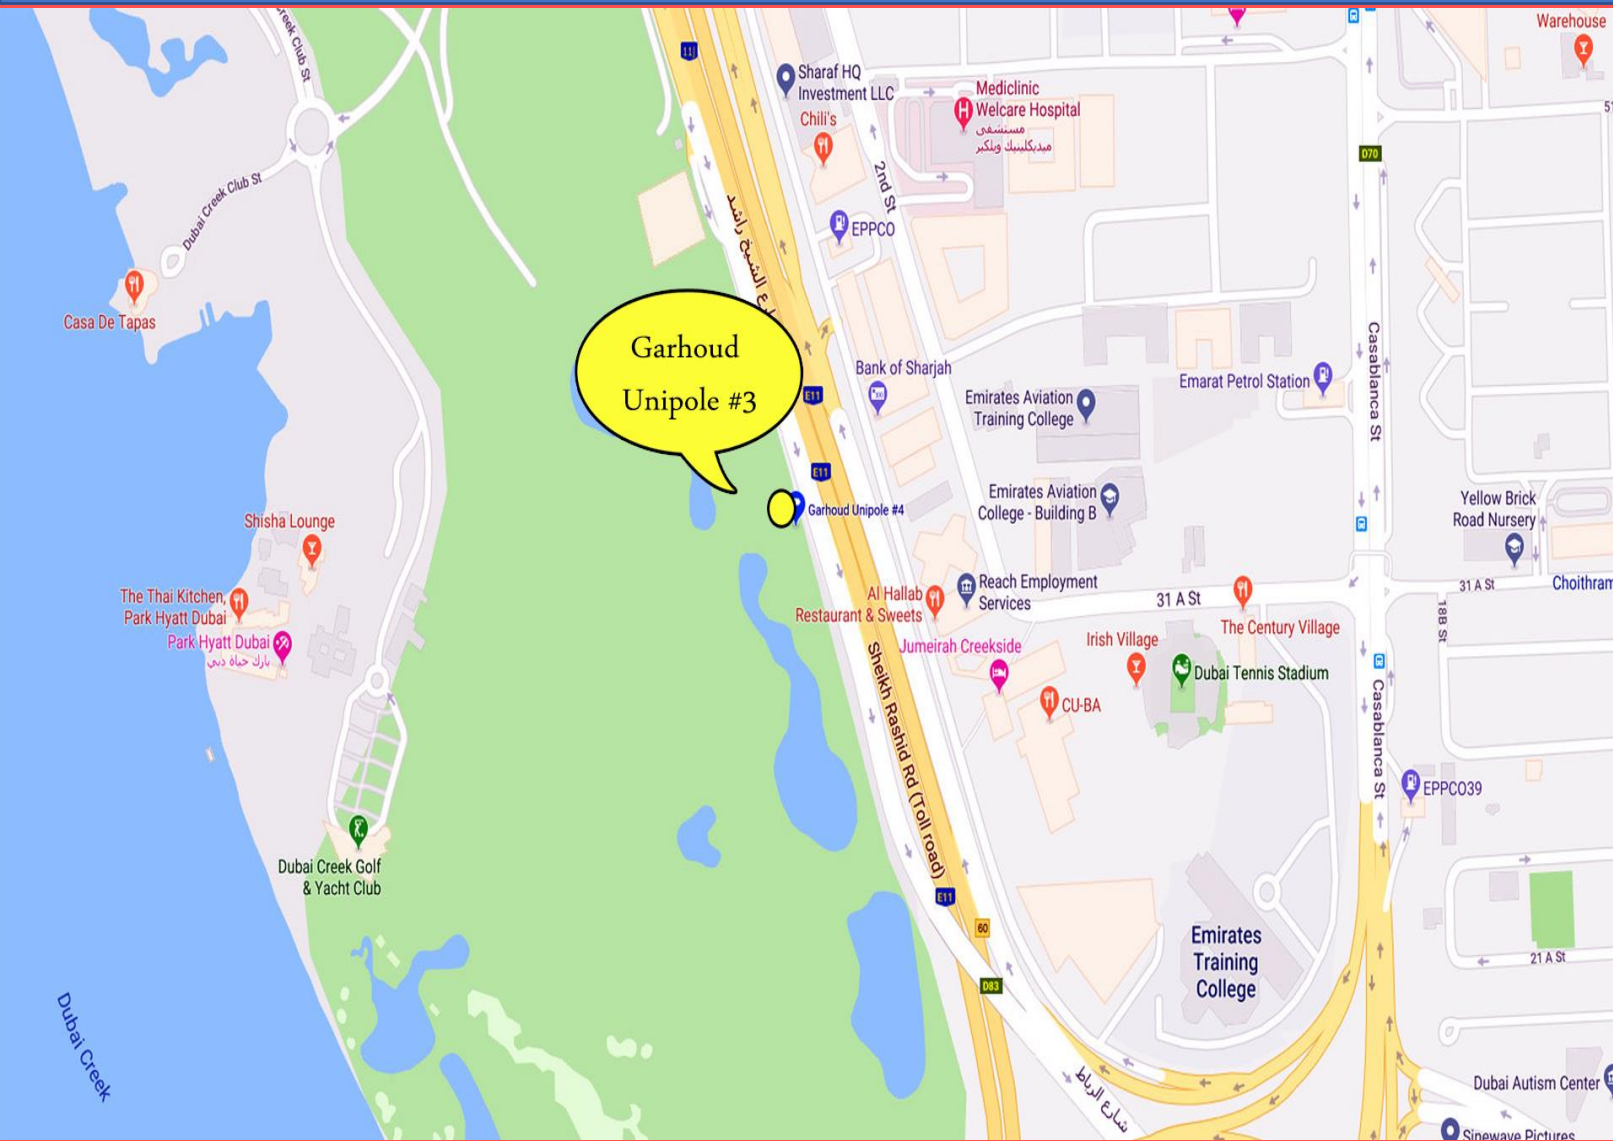

GARHOUD BRIDGE UNIPOLE #3

Location Map & Other Photos