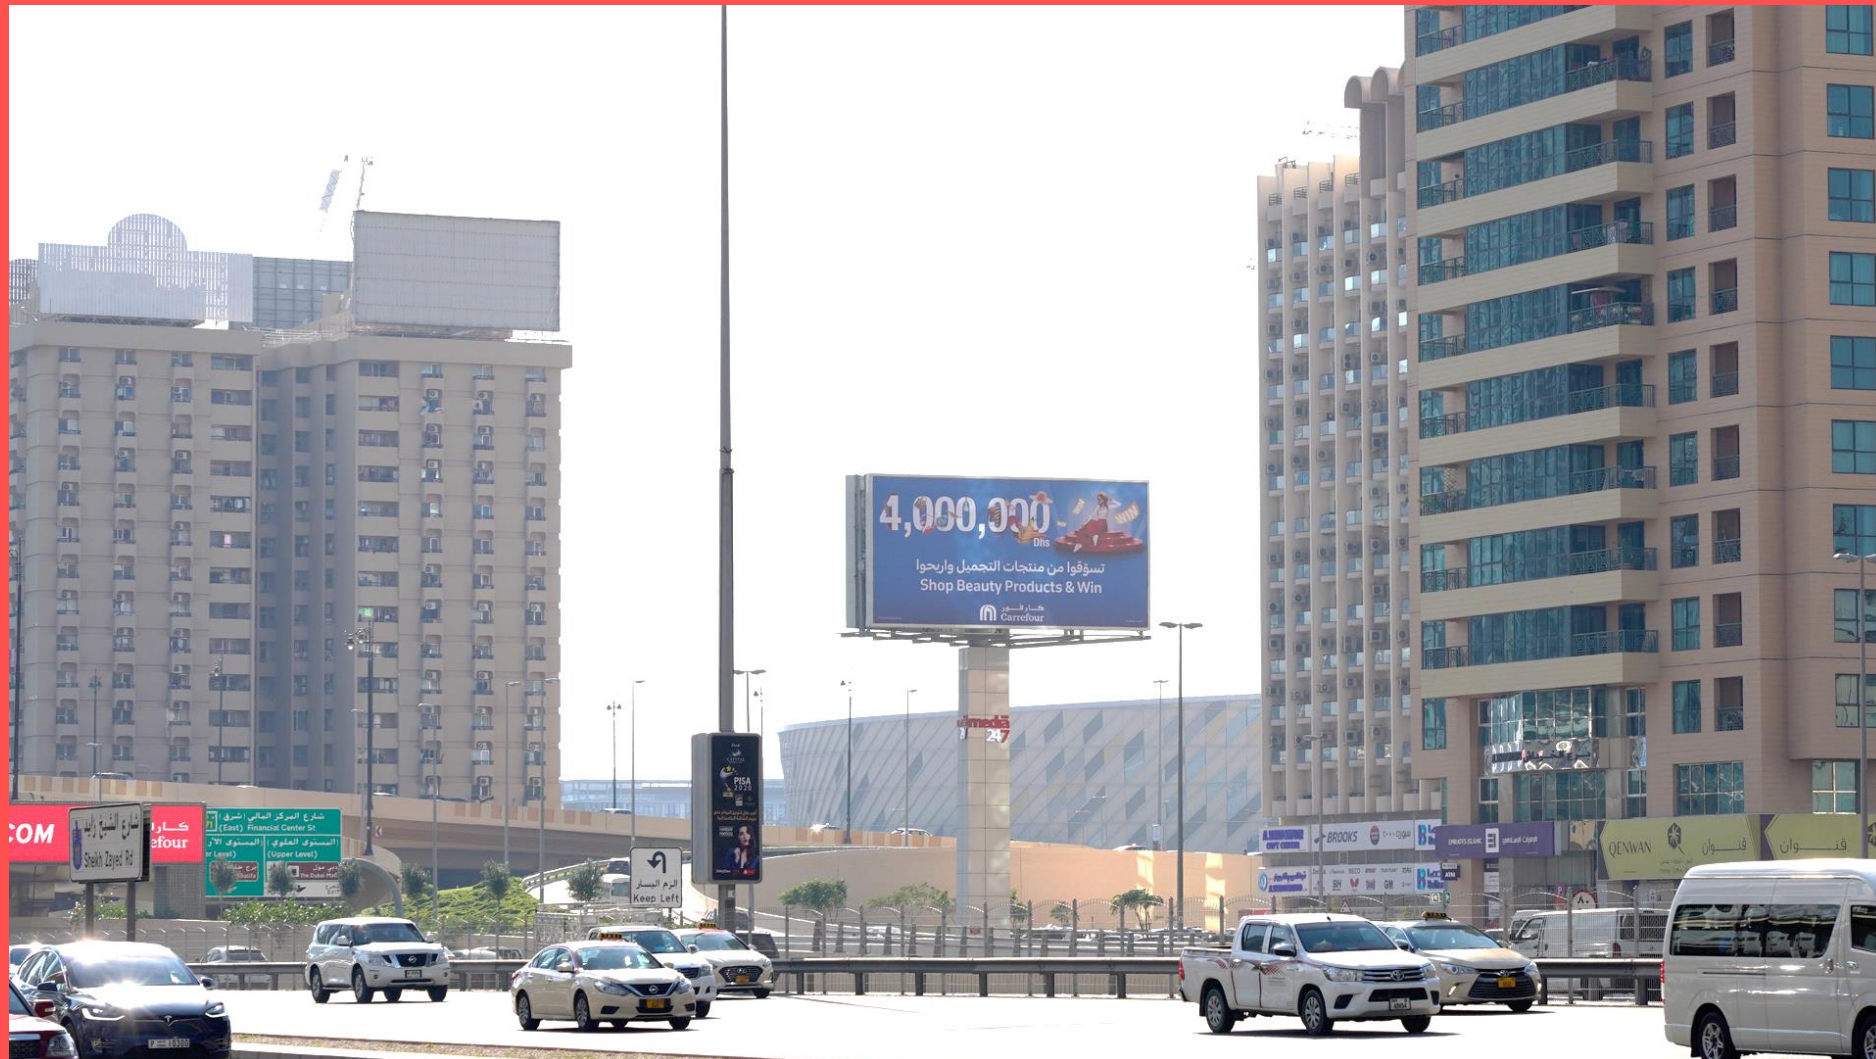

mediä
OUTDOOR
MEDIA
SPECIALISTS
247

TYPE

Backlit Unipole

MEDIA SIZE

16 meters x 8 meters

TRAFFIC COUNT

500,000 – 550,000 per day

LOCATION

Sheikh Zayed Road

LANDMARK

**Along Sheikh Zayed Road
First Interchange near
Shangrila Hotel near City
Walk Area opposite Dusit
Thani Hotel and Dubai Mall**

GOLDEN BOULEVARD UNIPOLE

Towards Dubai Mall Exit & Financial Centre exit,
Sheikh Zayed Road