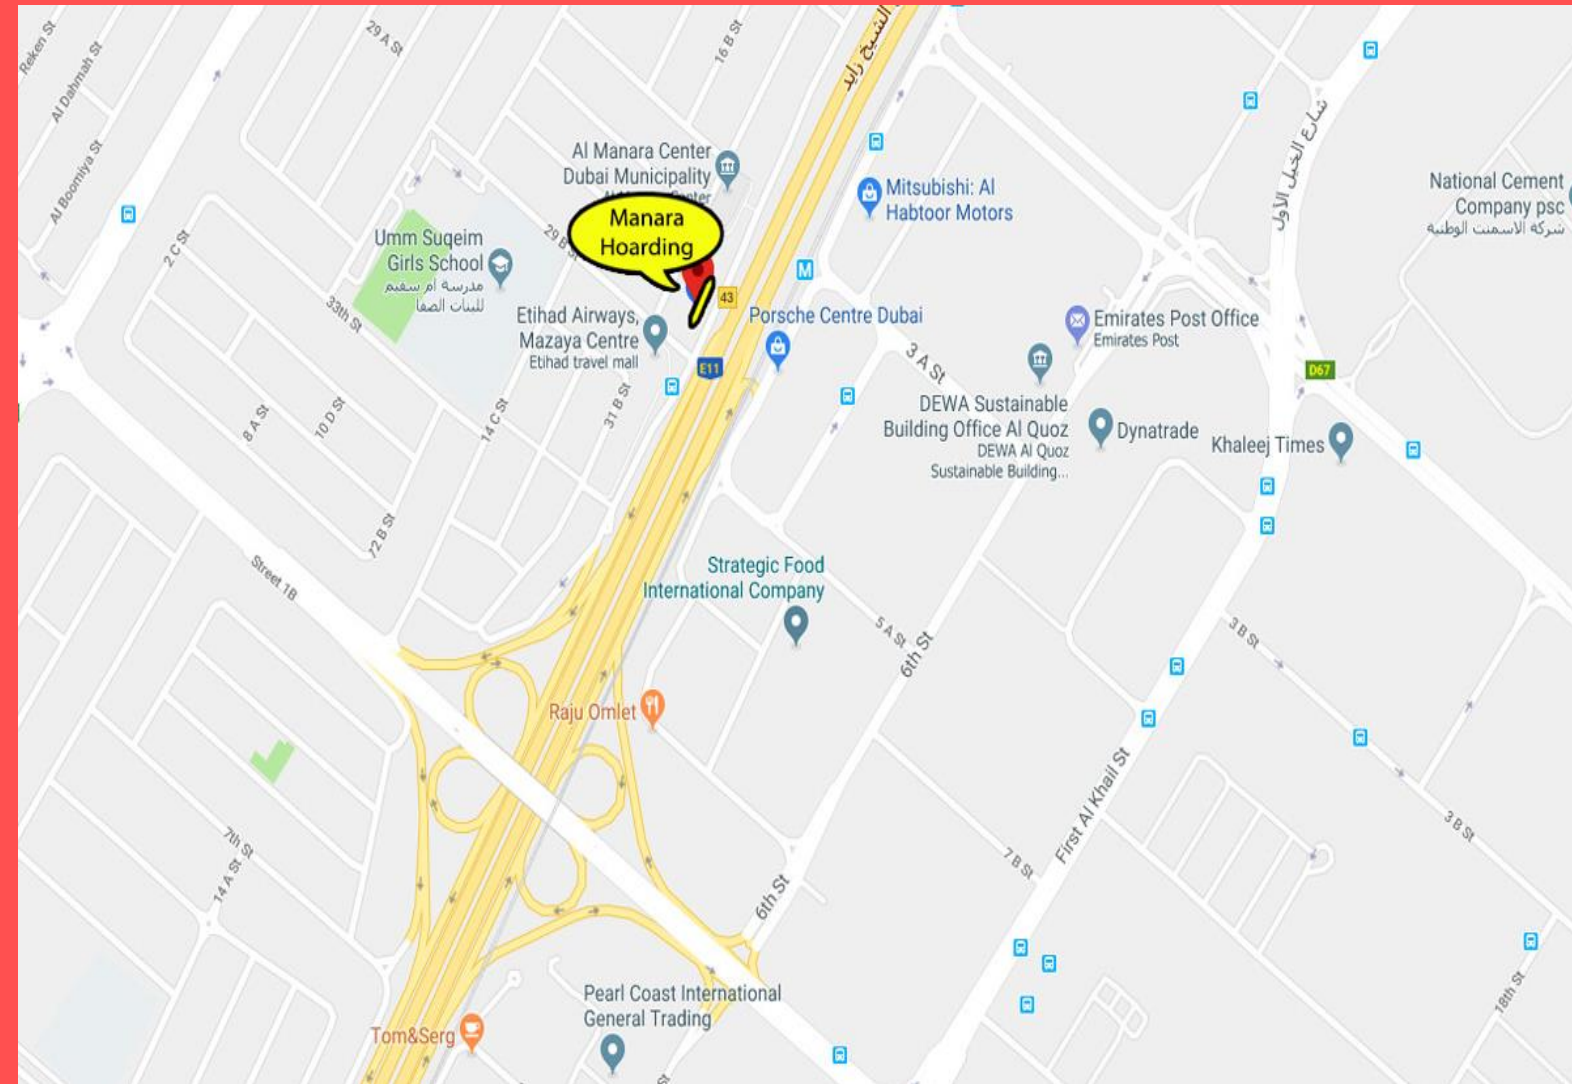

LOCATION

Sheikh Zayed Road

LANDMARK

**Along Sheikh Zayed Road
near Noor Metro Station,
Manara Municipality,
Medcare and Dubai Canal
opposite Audi Showroom**

SHEIKH ZAYED HOARDING OPP. AUDI SHOWROOM

Location Map & Other Photos

LOCATION

Sheikh Zayed Road

LANDMARK

Along Sheikh Zayed Road, next to Maserati showroom, Opposite times square center and Al Tayer motors, before Mall of Emirates

SITE NEXT TO MASERATI SHOWROOM

Location Map & Other Photos

500,000 – 550,000 per day

LOCATION

Sheikh Zayed Road

LANDMARK

Along Sheikh Zayed Road
near Noor Metro Station,
Manara Municipality
Opposite Mitsubishi
Showroom

MANARA HOARDING

Location Map & Other Photos

TYPE

**Along Sheikh Zayed Road
near Manara exit,
Metropolitan Hotel, Mall of
Emirates and Time Square
opposite Al Quoz Industrial
Area**

METROPOLITAN HOARDING

near Metropolitan Hotel
Sheikh Zayed Road

METROPOLITAN HOARDING