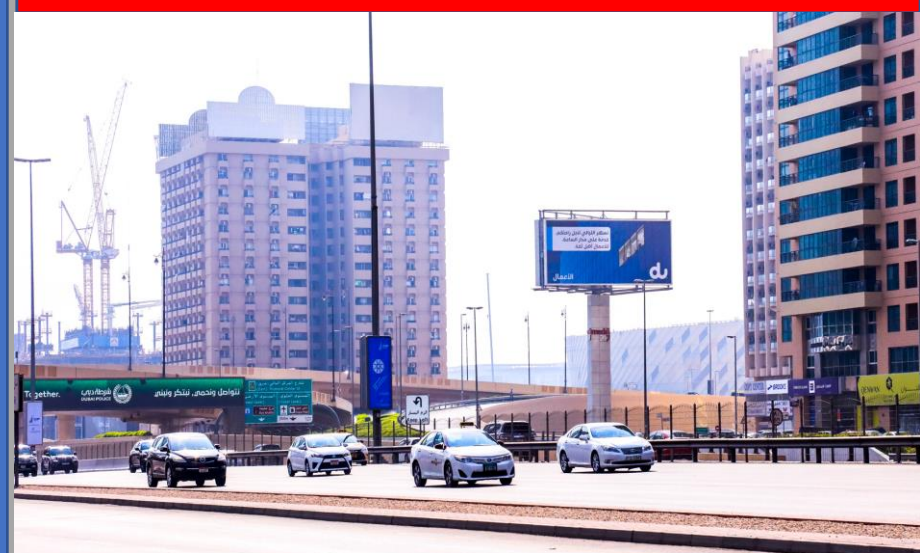

LANDMARK

**Along Sheikh Zayed Road
near Trade Centre
Roundabout, Al Jafiliya
Metro Station, Zabeel Park,
The Frame, and Dubai
Immigration Department**

TRADE CENTER UNIPOLE
Near Dubai Frame, Sheikh Zayed Road

500,000 – 550,000 per day

LOCATION

Sheikh Zayed Road

LANDMARK

**Along Sheikh Zayed Road
First Interchange near
Shangrila Hotel near City
Walk Area opposite Dusit
Thani Hotel and Dubai Mall**

GOLDEN BOULEVARD UNIPOLE

Towards Dubai Mall Exit & Financial Centre exit,
Sheikh Zayed Road

GOLDEN BOULEVARD UNIPOLE Location Map & Other Photos

TYPE

Backlit Unipole

MEDIA SIZE

12 meters x 8 meters

TRAFFIC COUNT

300,000 – 400,000 per day

LOCATION

City Walk Area

LANDMARK

**Infront of Khazan Park along
Al Safa Road opposite City
Walk Area near Sheikh
Zayed Road First
Interchange across Dubai
Mall**

CITY WALK UNIPOLE #1
Opposite City Walk Mall, Al Safa Street