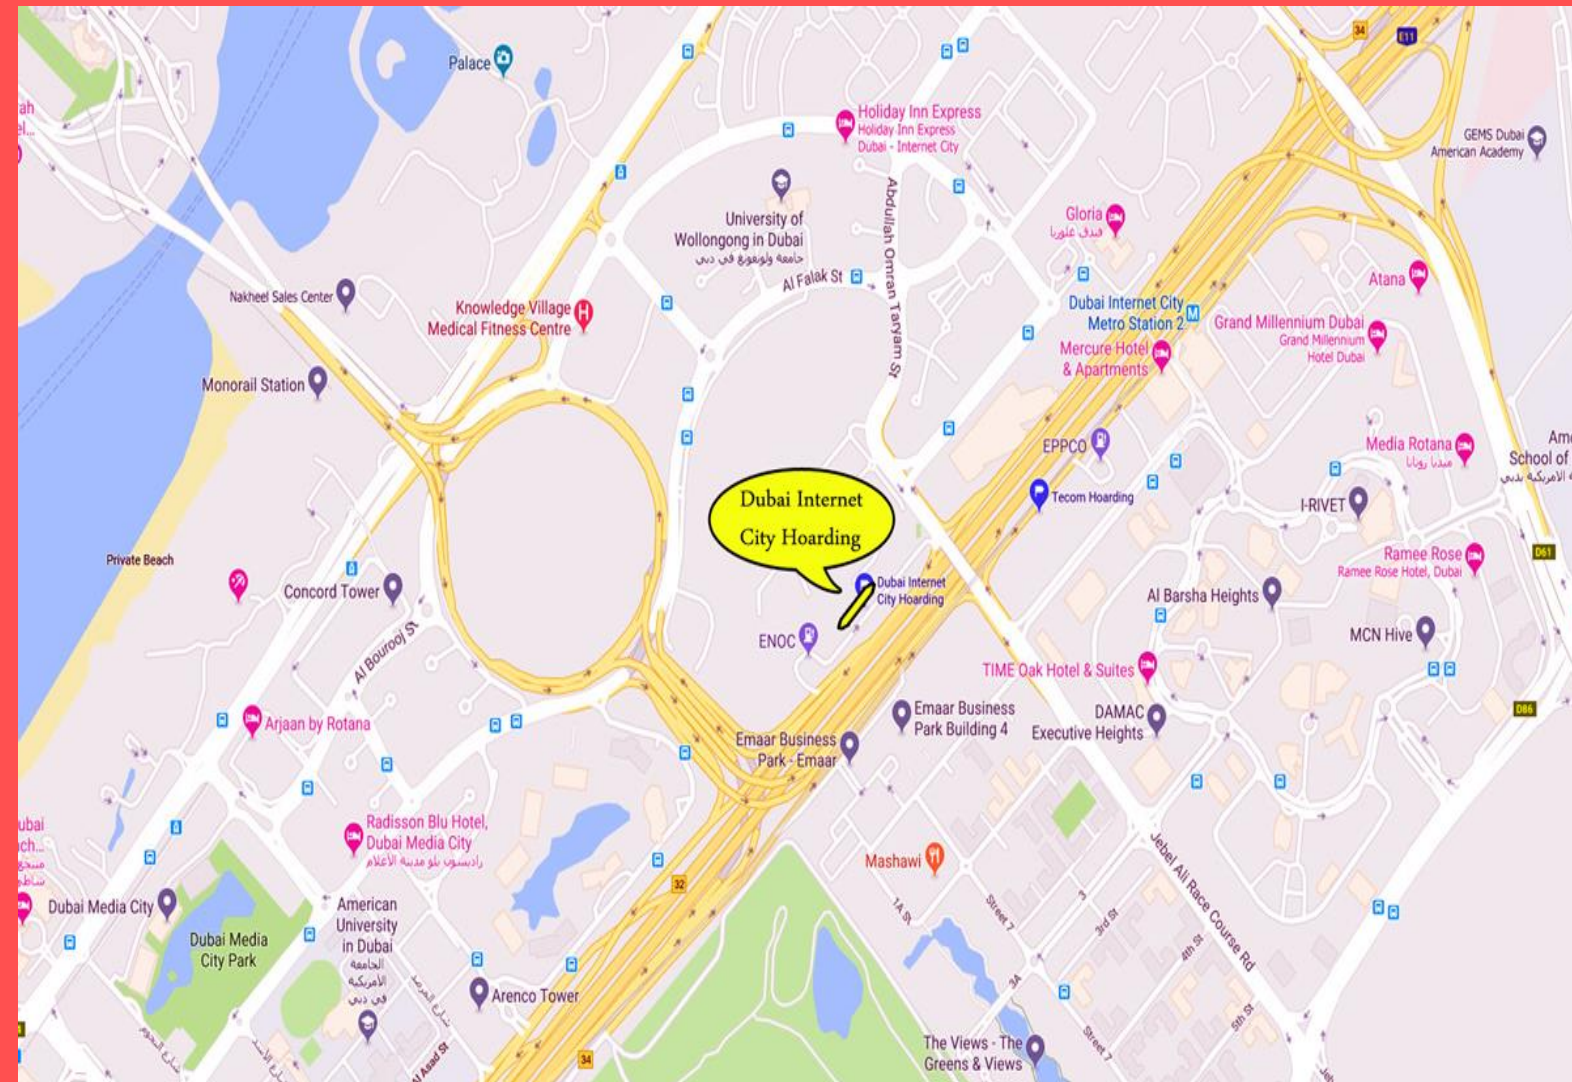

DUBAI INTERNET CITY HOARDING #1

Location Map & Other Photos