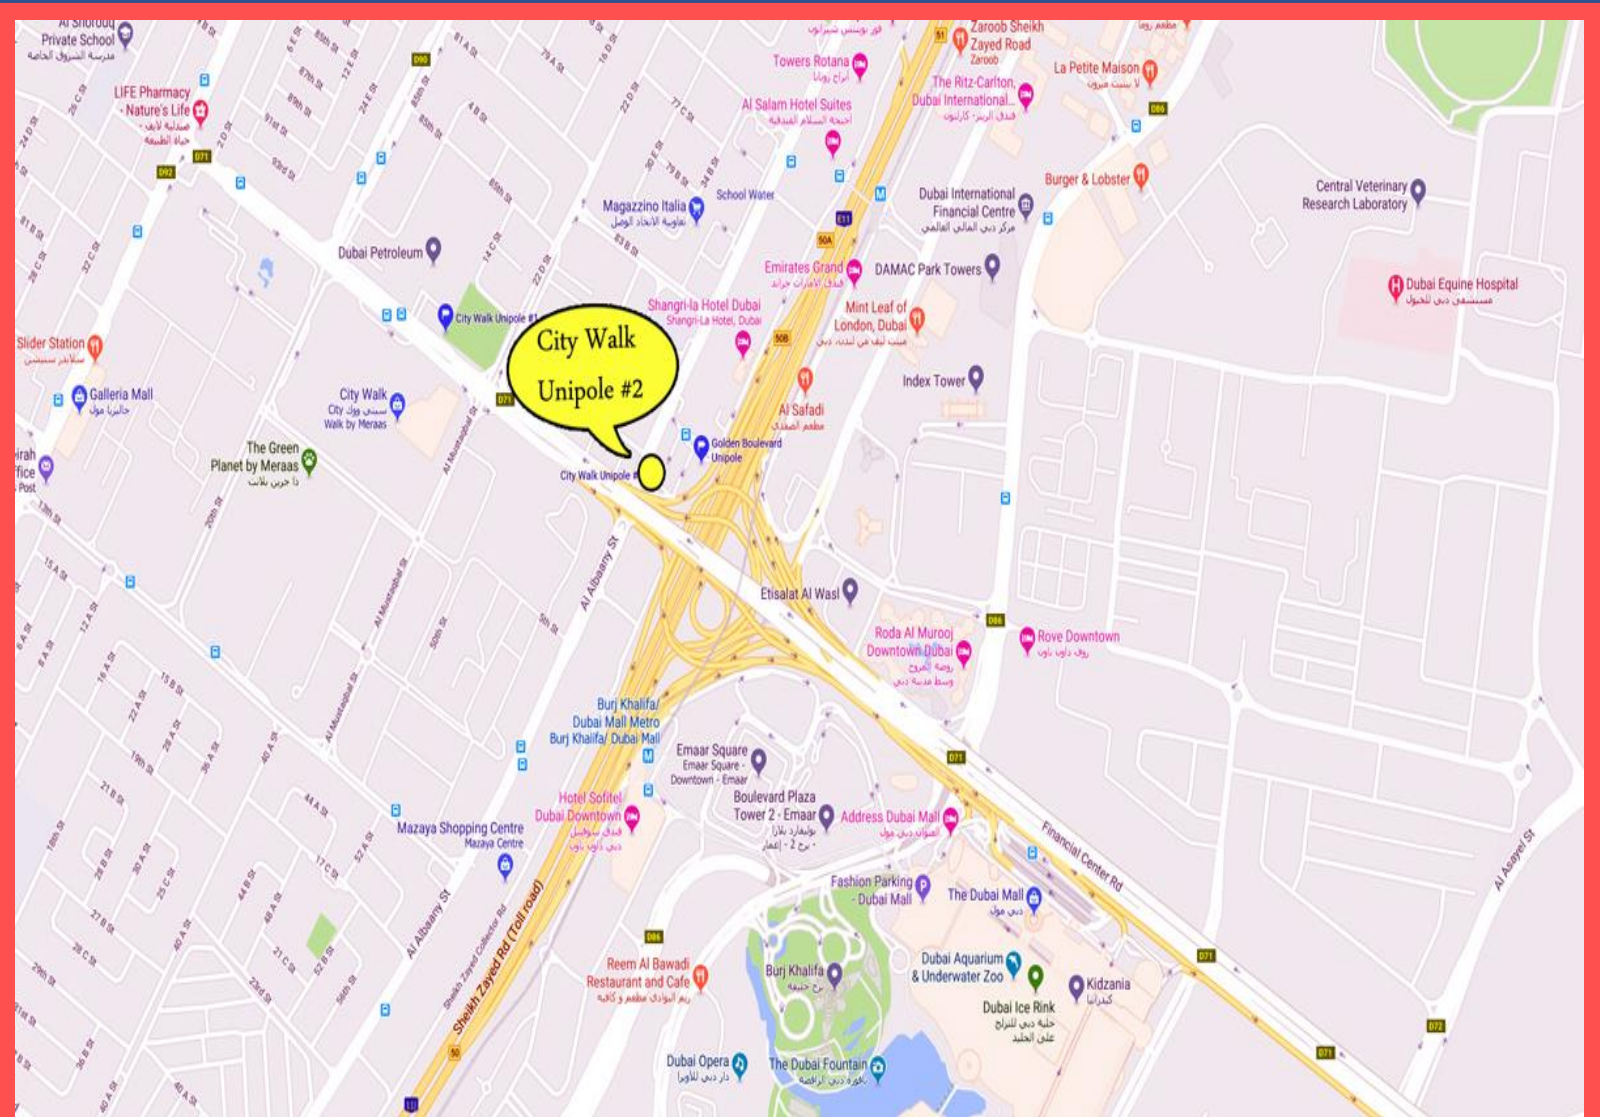

LOCATION

City Walk Area

LANDMARK

**Infront of Khazan Park along
Al Safa Road opposite City
Walk Area near Sheikh
Zayed Road First
Interchange across Dubai
Mall**

CITY WALK UNIPOLE #1
Opposite City Walk Mall, Al Safa Street

CITY WALK UNIPOLE #1

Location Map & Other Photos

CITY WALK UNIPOLE #2

Towards The Dubai Mall & Burj Khalifa, Al Safa Street

mediä
247
OUTDOOR
MEDIA
SPECIALISTS

TYPE

Backlit Unipole

MEDIA SIZE

16 meters x 8 meters

TRAFFIC COUNT

300,000 – 400,000 per day

LOCATION

City Walk Area

LANDMARK

**Along Al Safa Road opposite
City Walk Area near Sheikh
Zayed Road First
Interchange across Dubai
Mall and Burj Khalifa**

CITY WALK UNIPOLE #2

Location Map & Other Photos

TIME SQUARE UNIPOLE

Near Al Tayer Motors Showroom,
Sheikh Zayed Road

mediä
OUTDOOR
MEDIA
SPECIALISTS
247

TYPE

Backlit Unipole

MEDIA SIZE