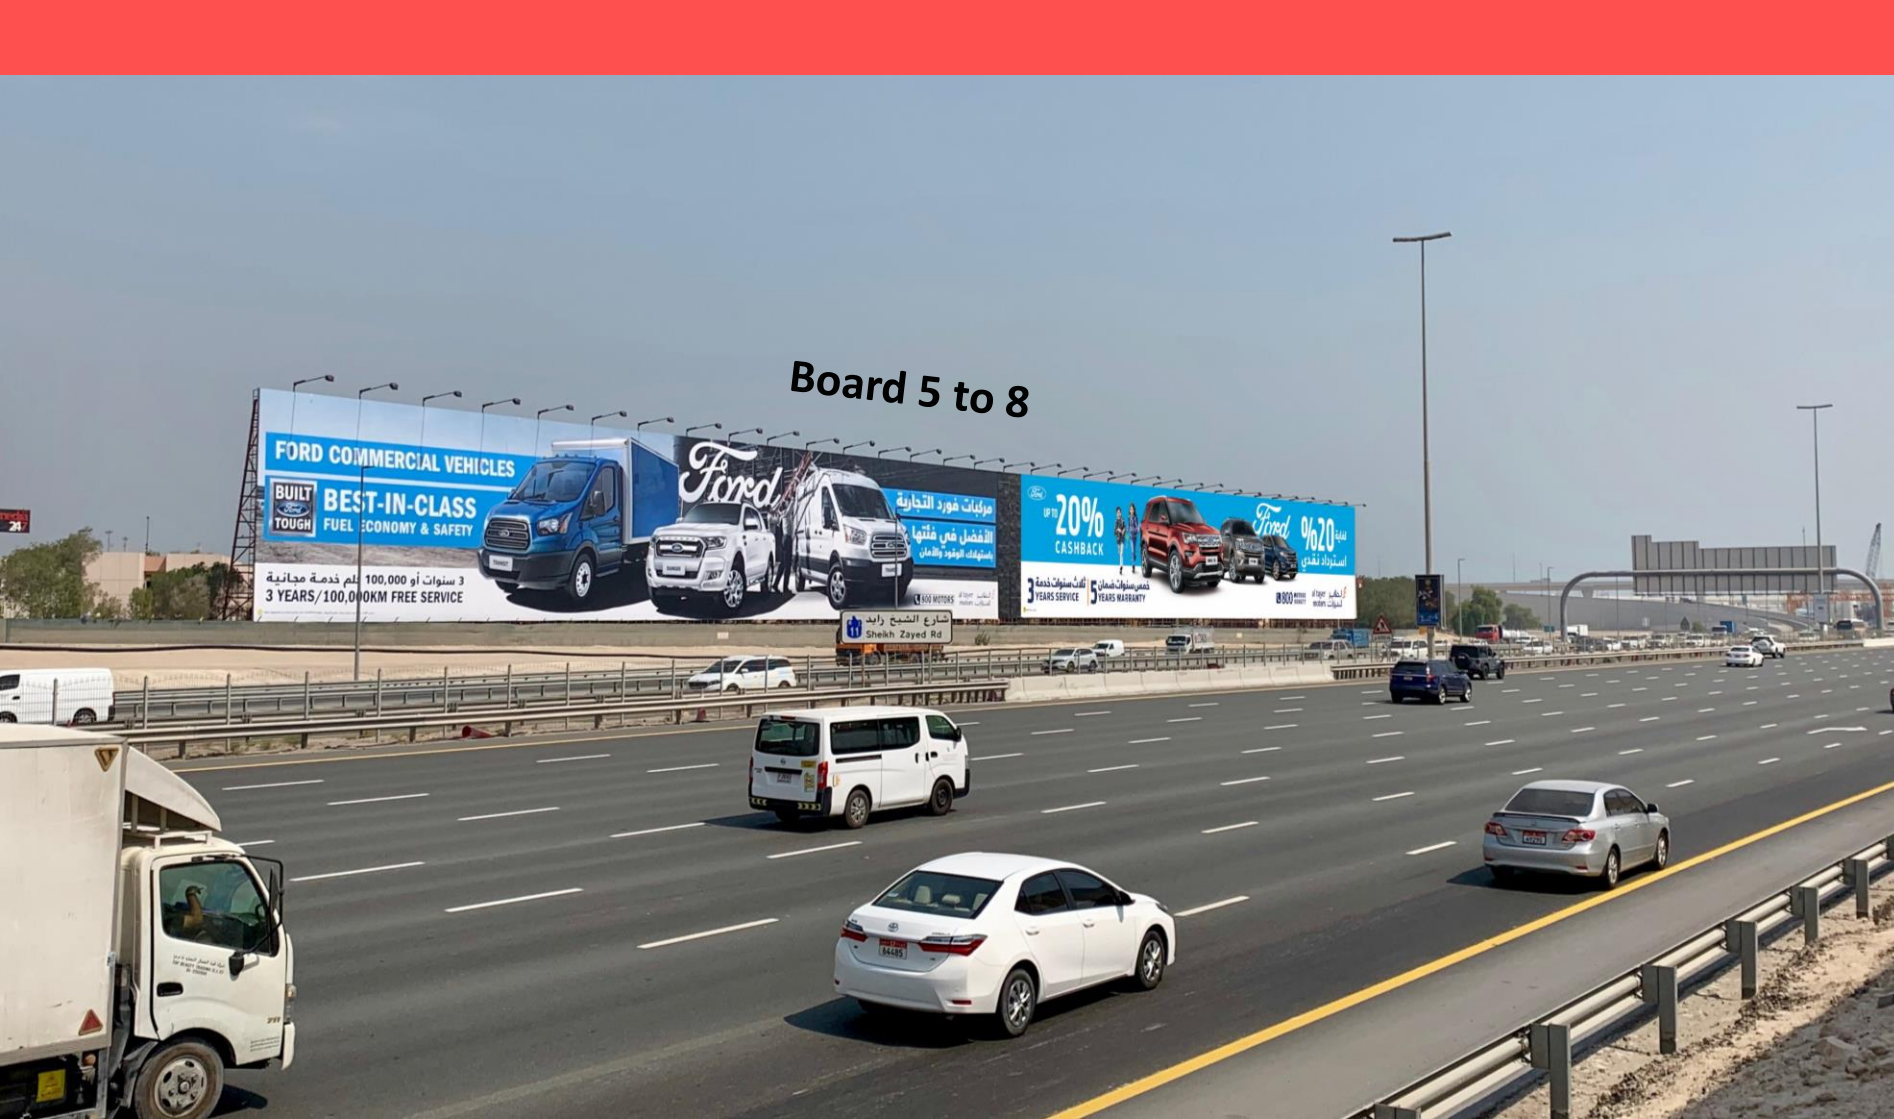

Board 5 to 8

mediä
OUTDOOR
MEDIA
SPECIALISTS
247

TYPE

Frontlit Hoarding

MEDIA SIZE

200 meters x 17 meters

TRAFFIC COUNT

300,000 – 400,000 per day

LOCATION

Sheikh Zayed Road

LANDMARK

**Along Sheikh Zayed Road
infront of Jebel Ali Freezone
near Danube Metro Station,
Jafza Gate#4 and IBN Batuta
Mall opposite Jebel Ali
Industrial Area**

JEBEL ALI HOARDINGS #5 to #8

**Next to Jafza Gate #4 Exit, towards Expo 2020 exit,
Sheikh Zayed Road**