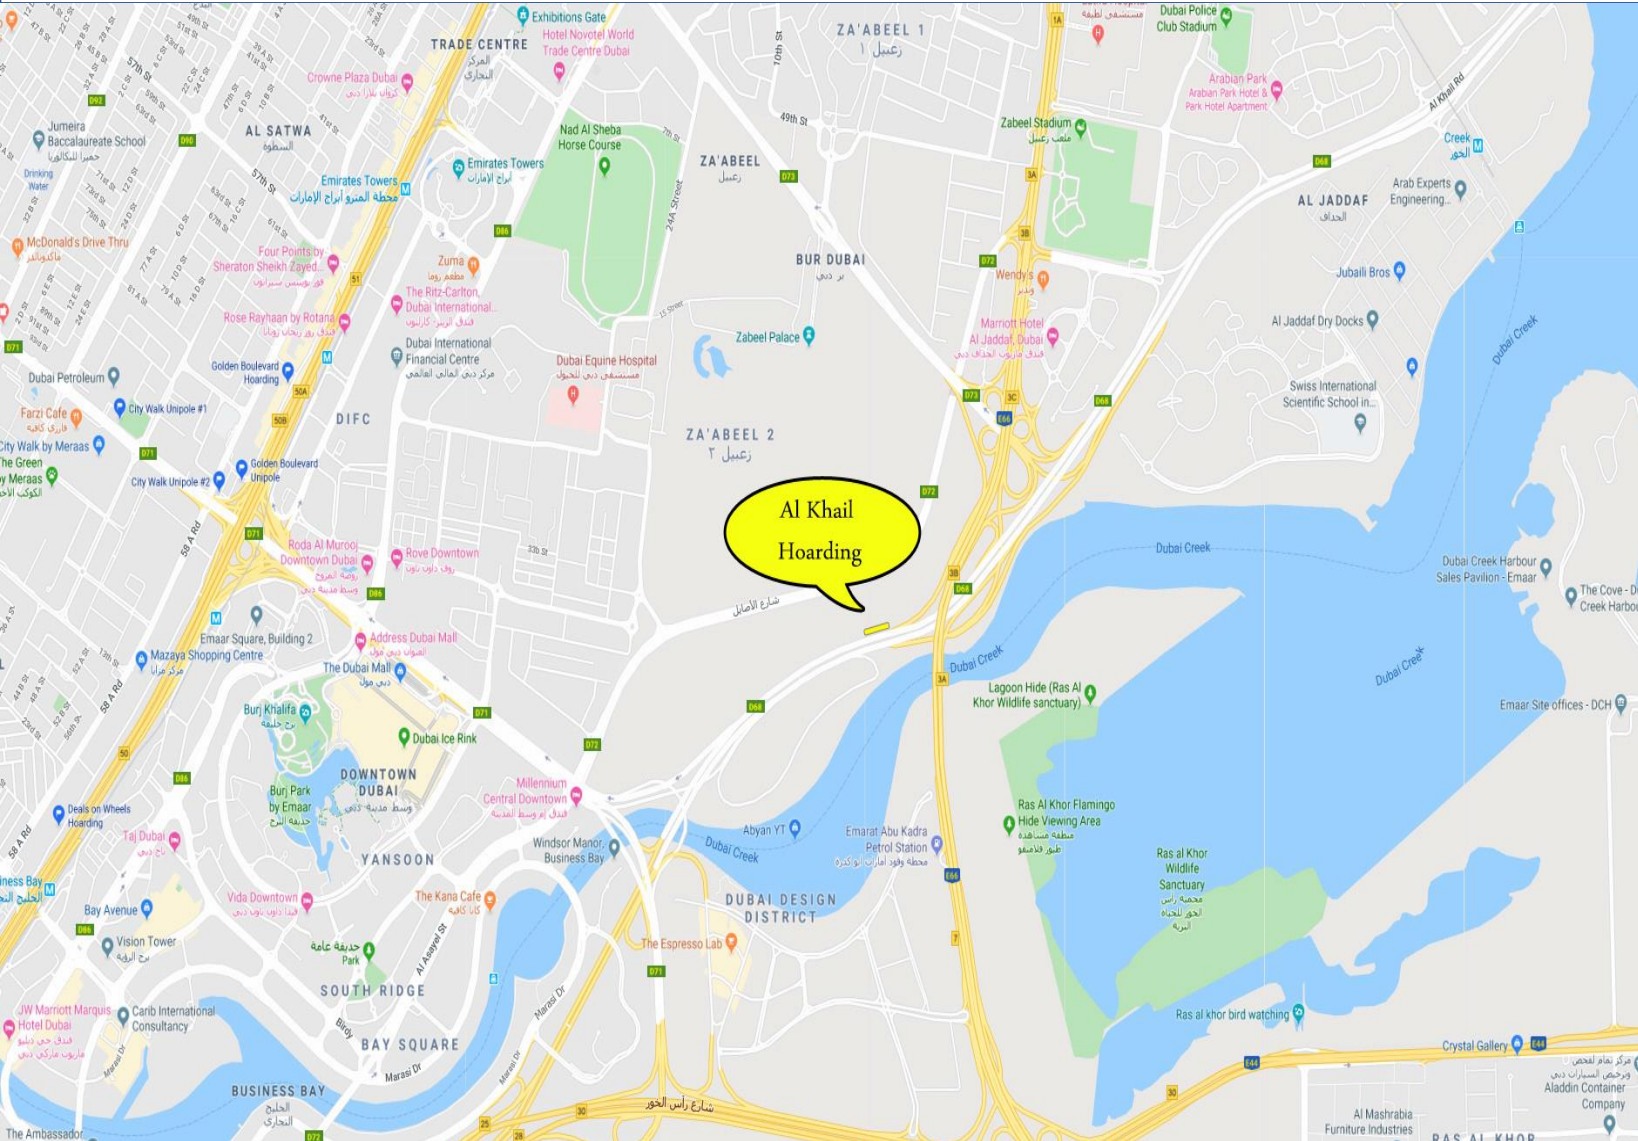

55 meters x 14 meters

TRAFFIC COUNT

500,000 – 550,000 per day

LOCATION

Sheikh Zayed Road

LANDMARK

**Along Sheikh Zayed Road
near Dubai Internet City
Metro Station, Mercure
Hotel, The Green
Community, Knowledge
Village and Barsha Heights**

DUBAI INTERNET CITY HOARDING #2

Opposite Knowledge Village Dubai,
Sheikh Zayed Road

DUBAI INTERNET CITY HOARDING #2

Location Map & Other Photos

AMERICAN UNIVERSITY HOARDINGS

Next to American University Dubai
Sheikh Zayed Road

400,000 – 450,000 per day

LOCATION

Al Khail Road

LANDMARK

**Dubai Festival City
towards Dubai Mall,
before the exit of Dubai
Mall**

AL KHAIL ROAD HOARDING

Before Dubai Mall exit from Dubai Festival City

AL KHAIL HOARDING Location Map

400,000 – 450,000 per day

LOCATION

Al Khail Road

LANDMARK

**Dubai Festival City
towards Dubai Mall,
before the exit of Dubai
Mall**

AL KHAIL HOARDING 2

Location Map

mediä
OUTDOOR
MEDIA
SPECIALISTS **247**