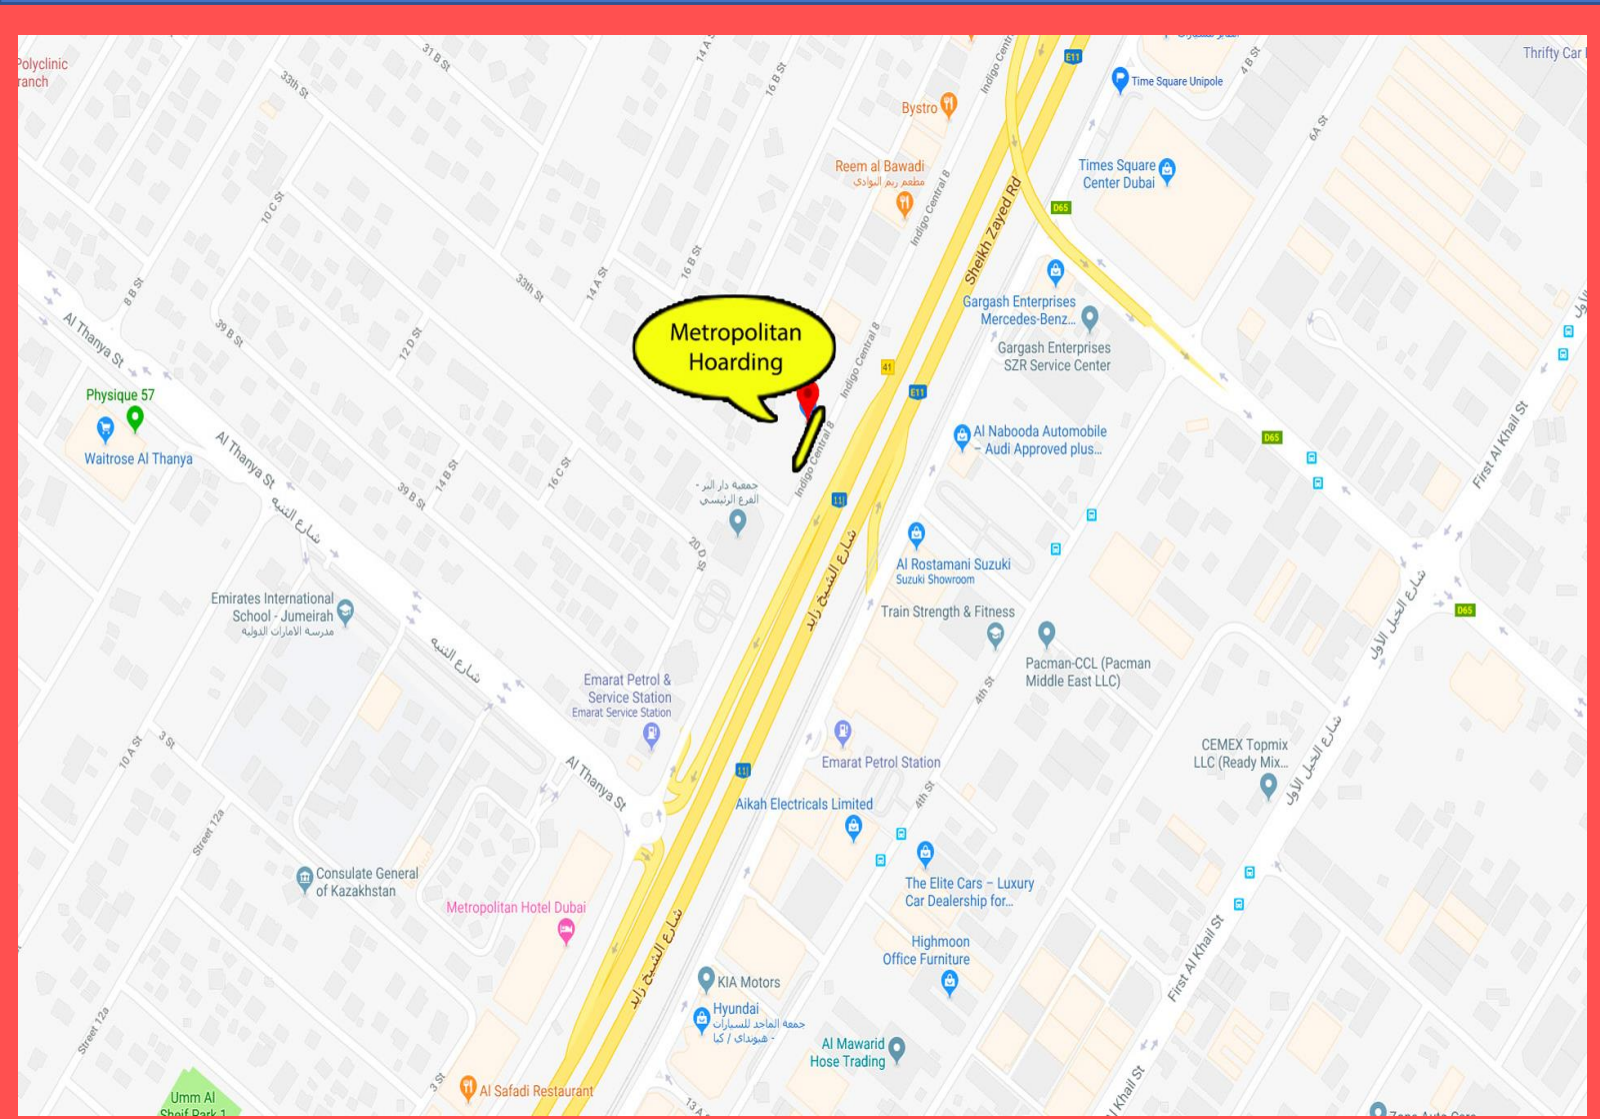

METROPOLITAN HOARDING

Location Map & Other Photos