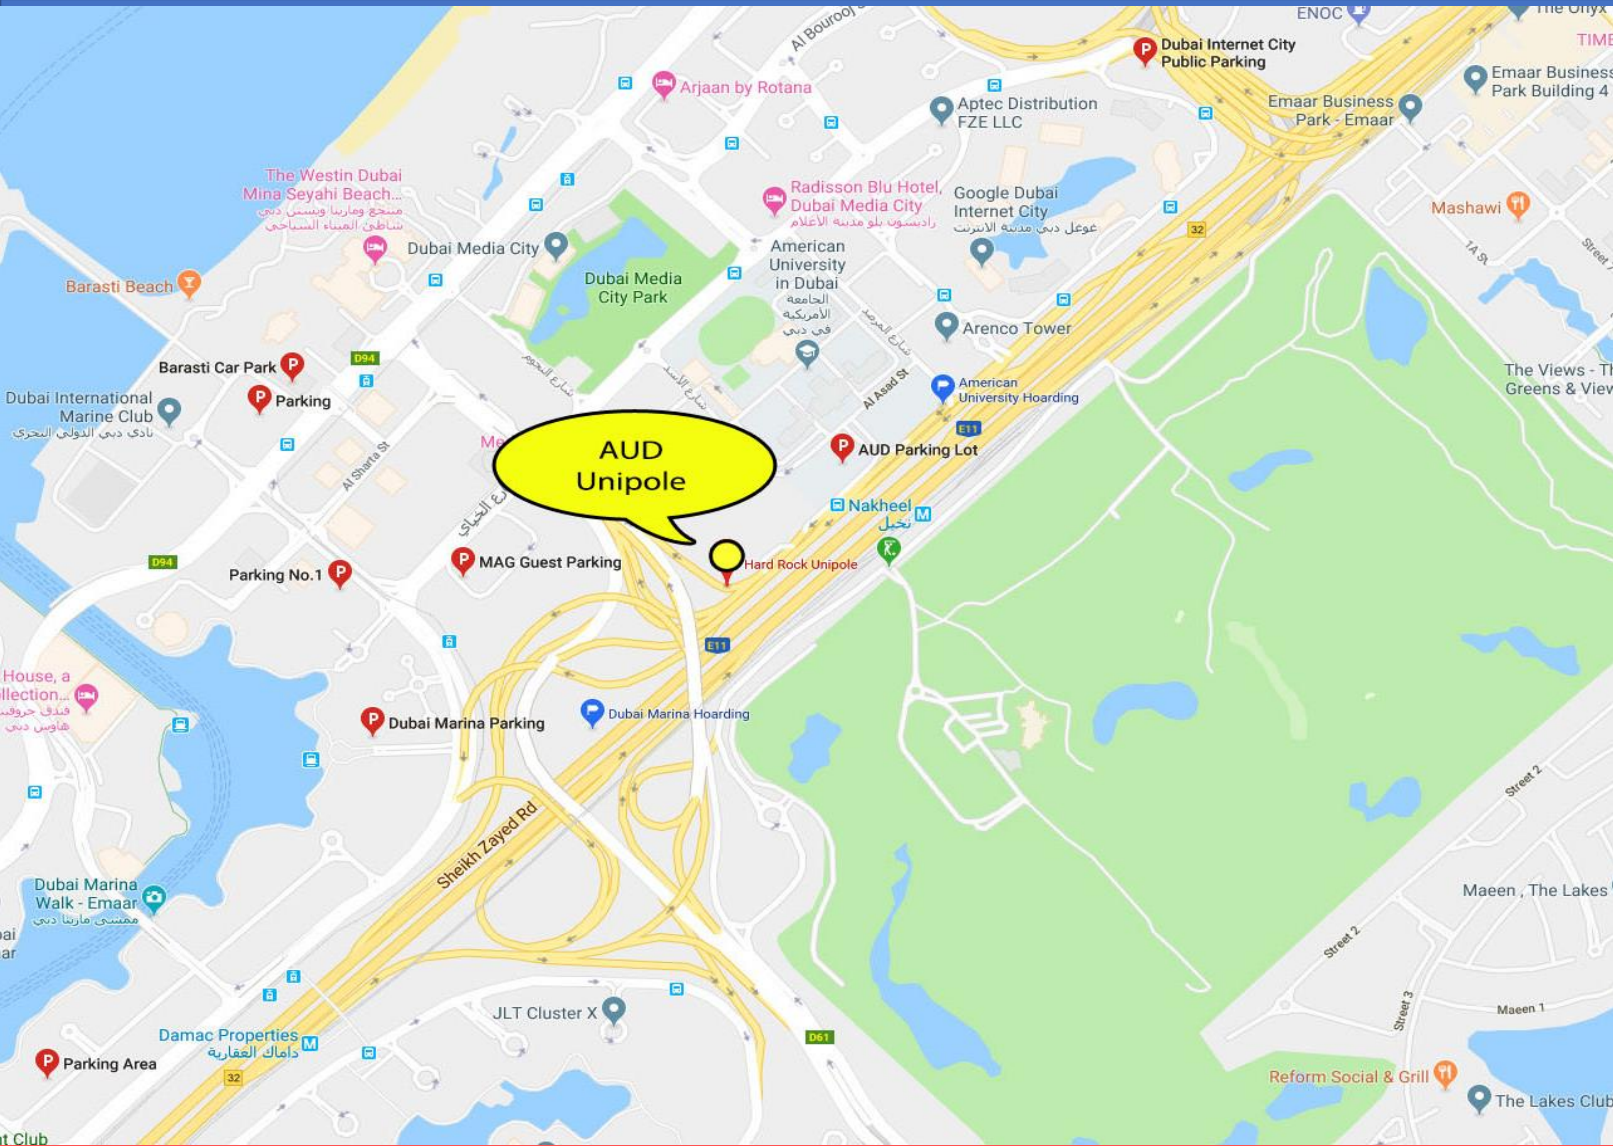

AMERICAN UNIVERSITY UNIPOLE Location Map & Other Photos