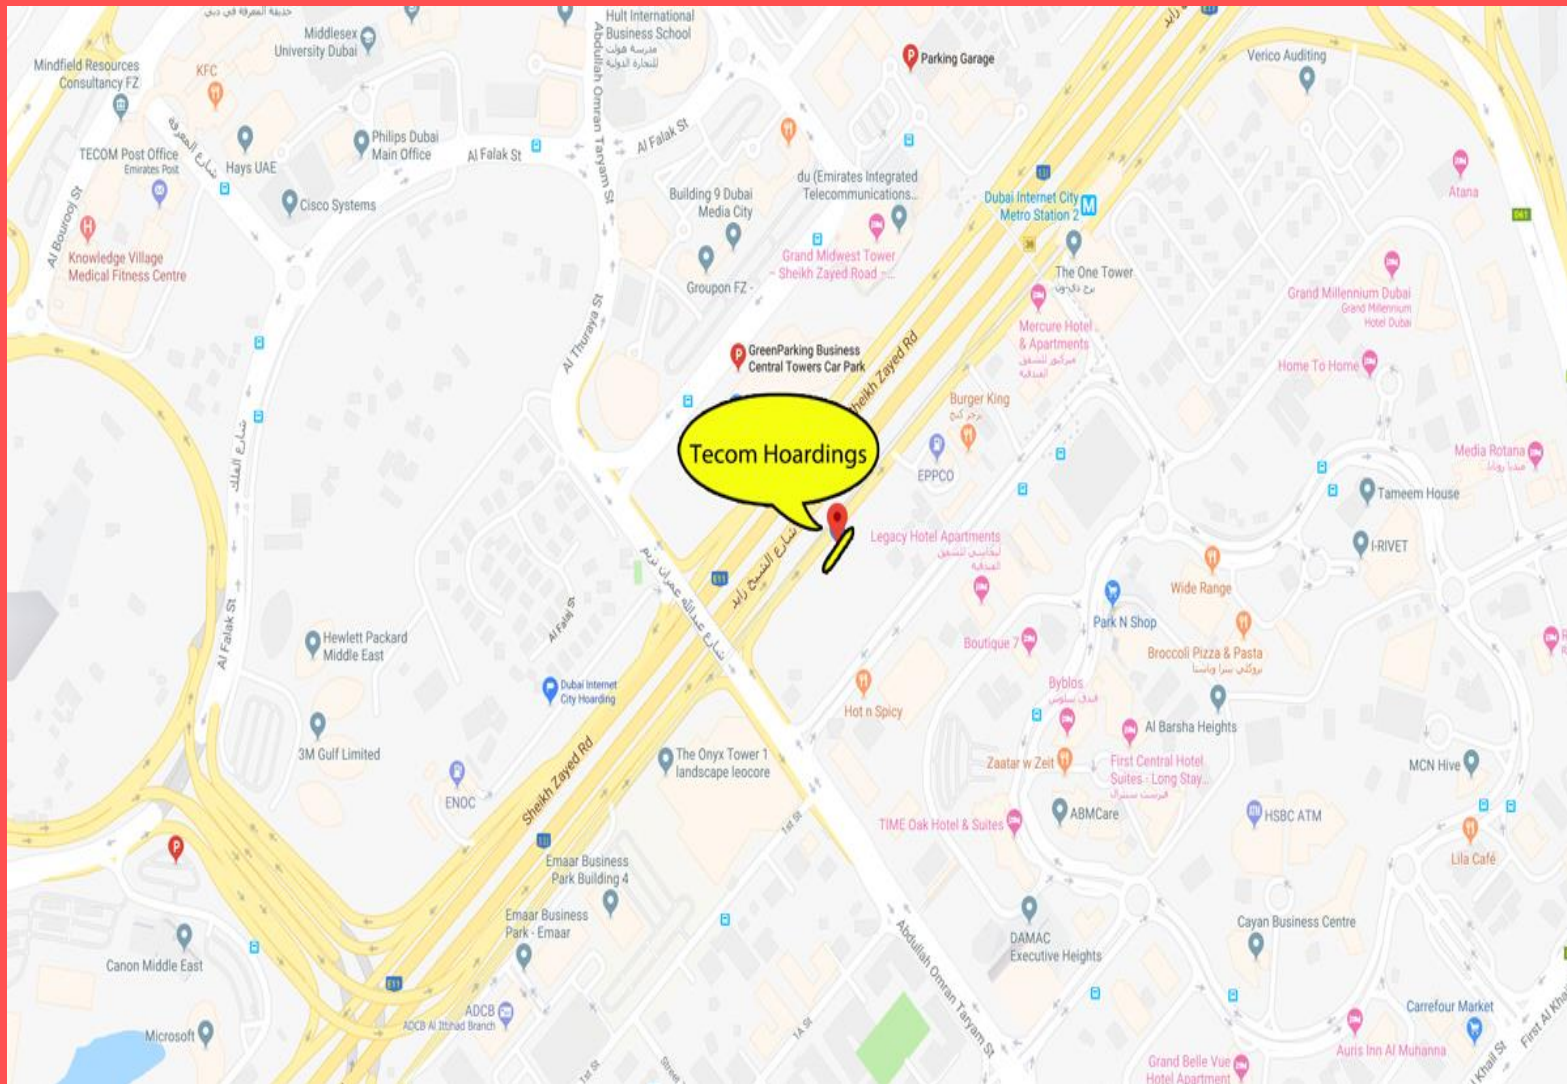

55 meters x 14 meters

TRAFFIC COUNT

500,000 – 550,000 per day

LOCATION

Sheikh Zayed Road

LANDMARK

**Along Sheikh Zayed Road
near Dubai Internet City
Metro Station, Mercure
Hotel, The Green
Community, Knowledge
Village and Barsha Heights**

DUBAI INTERNET CITY HOARDING #2

Opposite Knowledge Village Dubai,
Sheikh Zayed Road

DUBAI INTERNET CITY HOARDING #2

Location Map & Other Photos

AMERICAN UNIVERSITY HOARDINGS

Next to American University Dubai
Sheikh Zayed Road