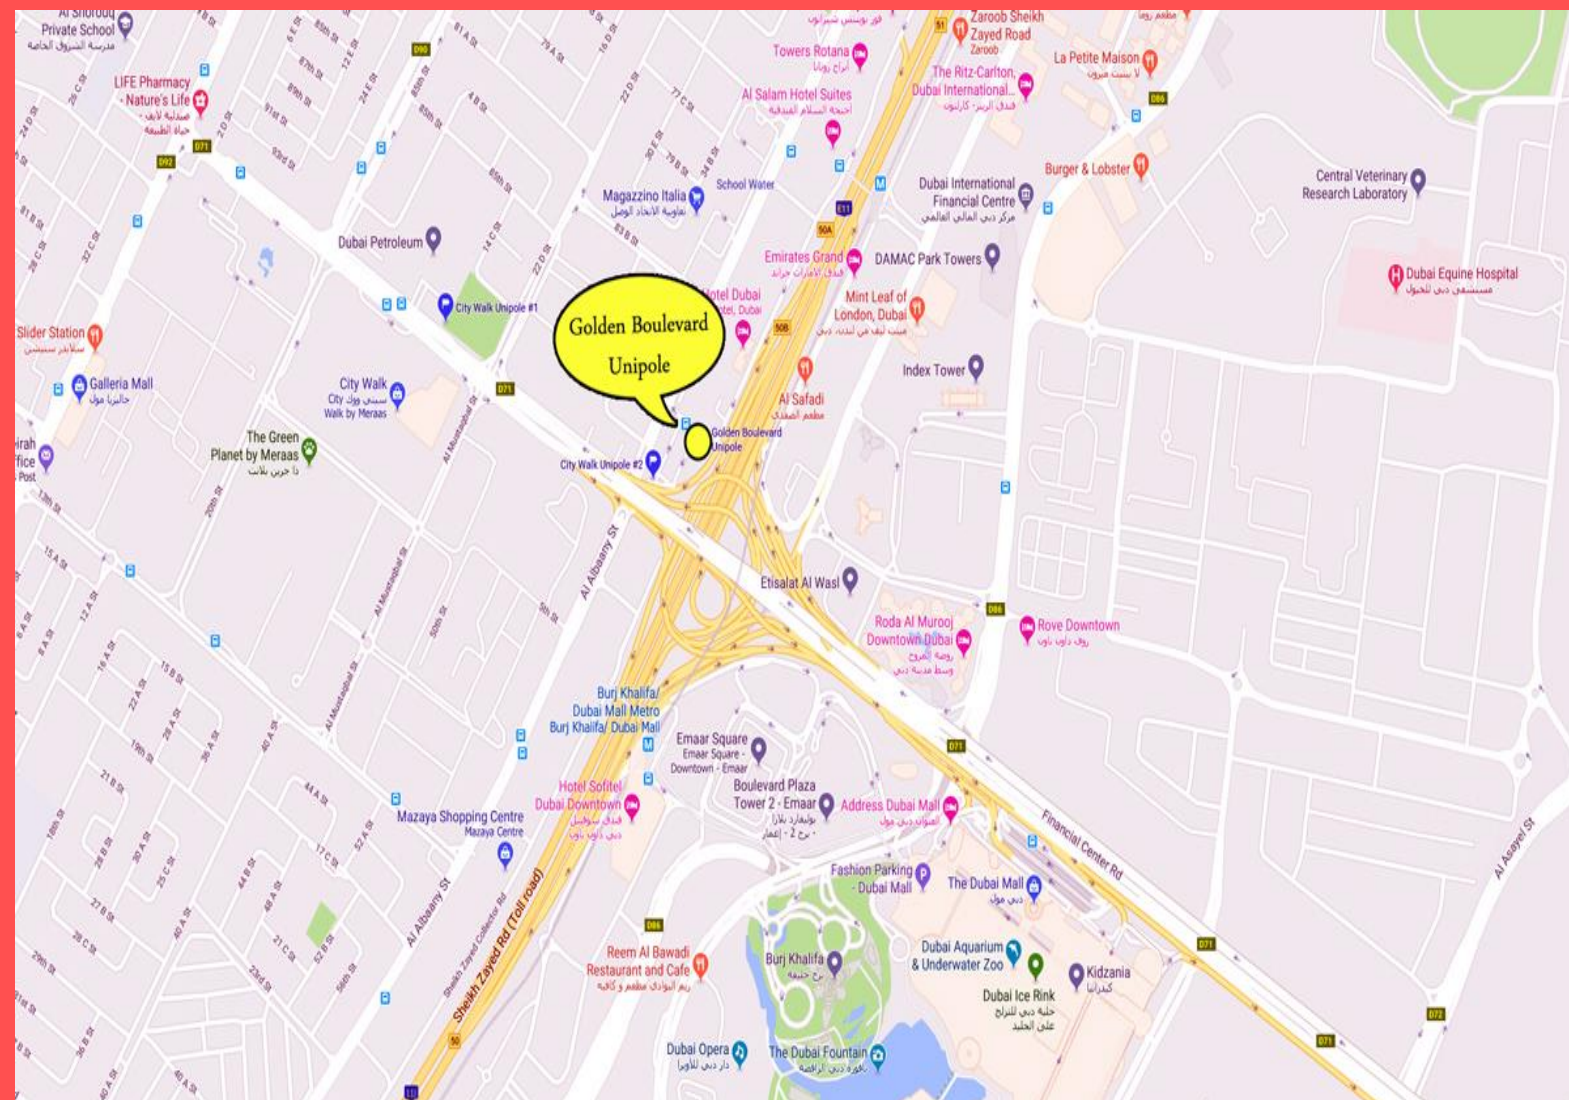

LANDMARK

**Along Sheikh Zayed Road
near Trade Centre
Roundabout, Al Jafiliya
Metro Station, Zabeel Park,
The Frame, and Dubai
Immigration Department**

TRADE CENTER UNIPOLE
Near Dubai Frame, Sheikh Zayed Road

500,000 – 550,000 per day

LOCATION

Sheikh Zayed Road

LANDMARK

**Along Sheikh Zayed Road
First Interchange near
Shangrila Hotel near City
Walk Area opposite Dusit
Thani Hotel and Dubai Mall**

GOLDEN BOULEVARD UNIPOLE

Towards Dubai Mall Exit & Financial Centre exit,
Sheikh Zayed Road

GOLDEN BOULEVARD UNIPOLE Location Map & Other Photos

TYPE

Backlit Unipole

MEDIA SIZE

12 meters x 8 meters

TRAFFIC COUNT

300,000 – 400,000 per day

LOCATION

City Walk Area

LANDMARK

**Infront of Khazan Park along
Al Safa Road opposite City
Walk Area near Sheikh
Zayed Road First
Interchange across Dubai
Mall**

CITY WALK UNIPOLE #1
Opposite City Walk Mall, Al Safa Street