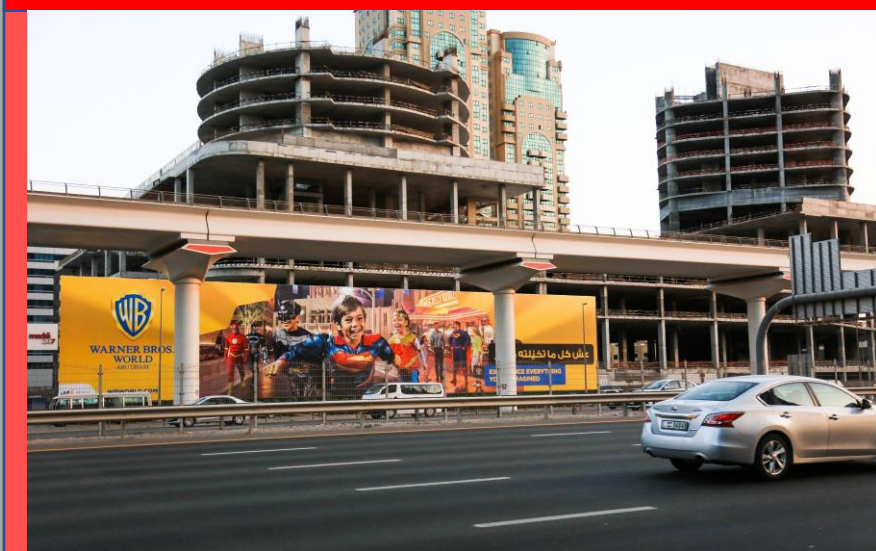

DUBAI INTERNET CITY HOARDING #2

Location Map & Other Photos