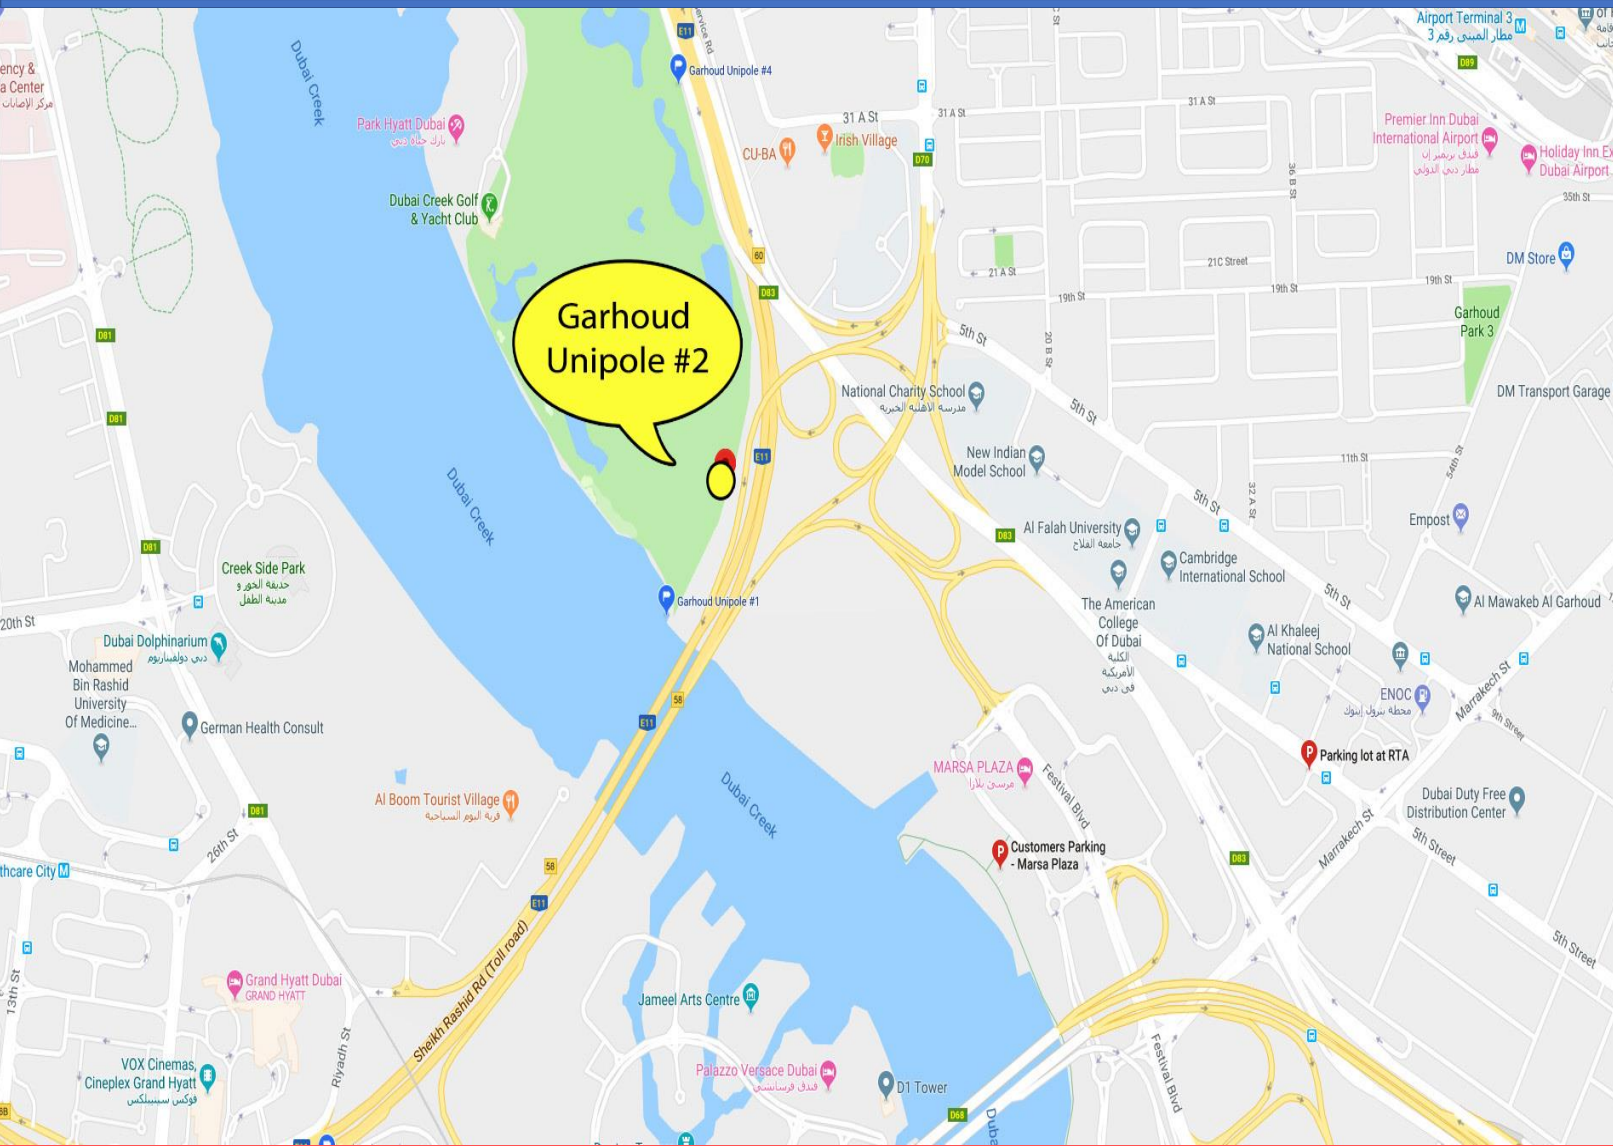

GARHOUD BRIDGE UNIPOLE #2

Location Map & Other Photos