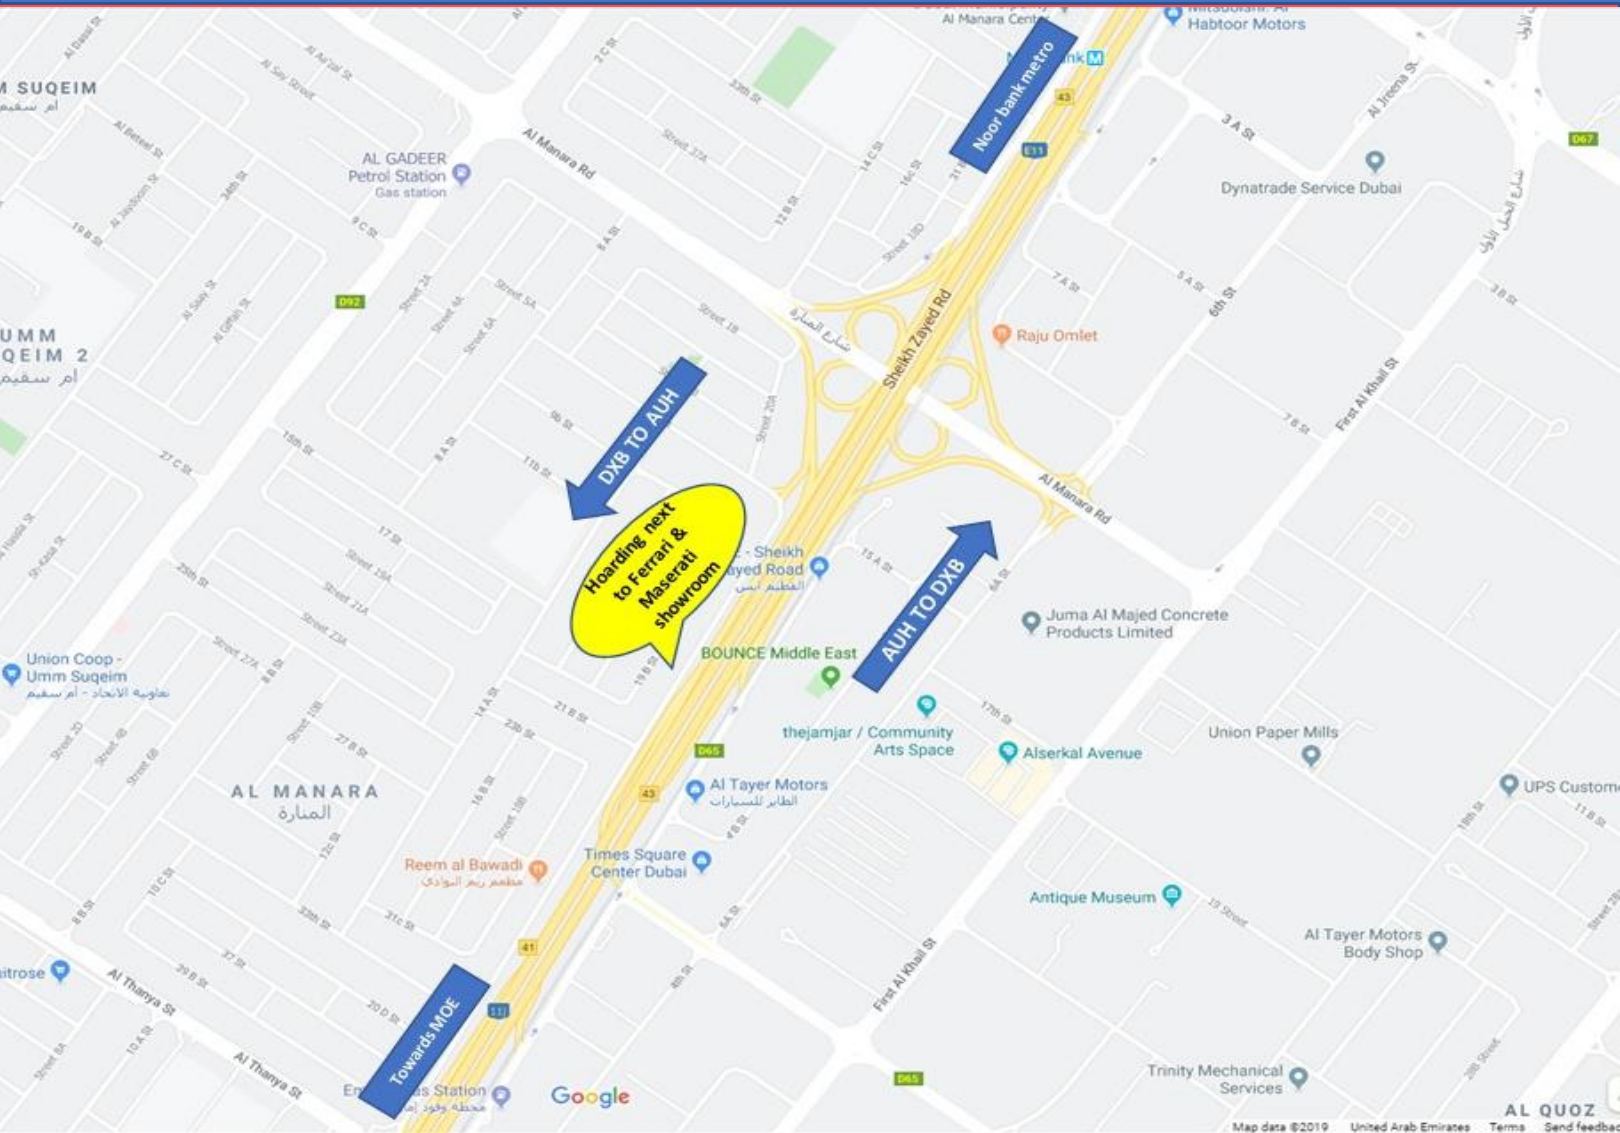

LOCATION

Sheikh Zayed Road

LANDMARK

**Along Sheikh Zayed Road
near Noor Metro Station,
Manara Municipality,
Medcare and Dubai Canal
opposite Audi Showroom**

SHEIKH ZAYED HOARDING OPP. AUDI SHOWROOM

Location Map & Other Photos

LOCATION

Sheikh Zayed Road

LANDMARK

Along Sheikh Zayed Road, next to Maserati showroom, Opposite times square center and Al Tayer motors, before Mall of Emirates

SITE NEXT TO MASERATI SHOWROOM

Location Map & Other Photos

500,000 – 550,000 per day

LOCATION

Sheikh Zayed Road

LANDMARK

Along Sheikh Zayed Road
near Noor Metro Station,
Manara Municipality
Opposite Mitsubishi
Showroom

MANARA HOARDING

Location Map & Other Photos

TYPE

**Along Sheikh Zayed Road
near Manara exit,
Metropolitan Hotel, Mall of
Emirates and Time Square
opposite Al Quoz Industrial
Area**

METROPOLITAN HOARDING

near Metropolitan Hotel
Sheikh Zayed Road

METROPOLITAN HOARDING