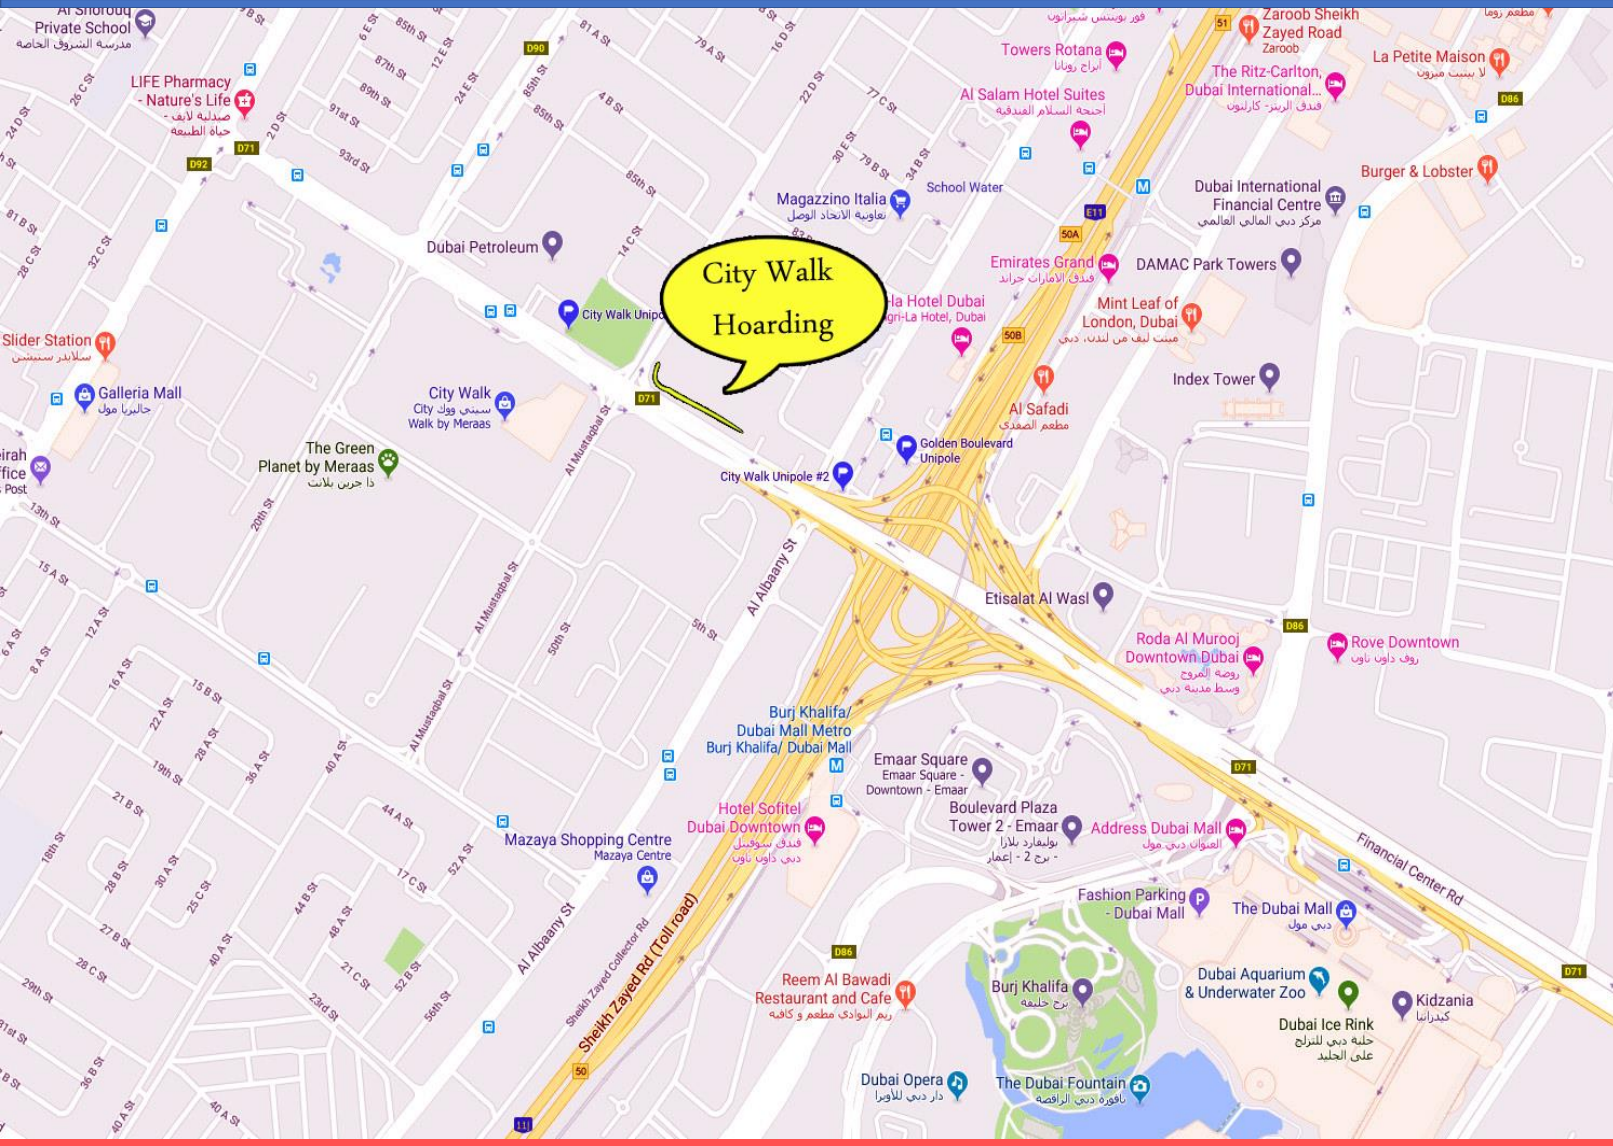

125m x 14m

TRAFFIC COUNT

300,000 – 400,000 per day

LOCATION

City walk

LANDMARK

**Opposite City walk Mall,
Safa street, next Al Khazzan
Park, Coca cola arena**

HOARDING OPPO. CITY WALK

Opposite City Walk Mall, Al Safa Street

CITY WALK HOARDING

Location Map & Other Photos

SHEIKH ZAYED ROAD HOARDING

Opposite BMW Showroom,
Sheikh Zayed Road

mediä
OUTDOOR
MEDIA
SPECIALISTS
247

TYPE

Frontlit Hoarding

MEDIA SIZE

50 meters x 14 meters

TRAFFIC COUNT

500,000 – 550,000 per day

LOCATION

Sheikh Zayed Road

LANDMARK

**Along Sheikh Zayed Road
near Noor Metro Station,
Manara Municipality,
Medcare and Dubai Canal
opposite AGMC/BMW &
Toyota Showroom**

LOCATION

Sheikh Zayed Road

LANDMARK

**Along Sheikh Zayed Road
near Noor Metro Station,
Manara Municipality,
Medcare and Dubai Canal
opposite Audi Showroom**

SHEIKH ZAYED HOARDING OPP. AUDI SHOWROOM

Location Map & Other Photos