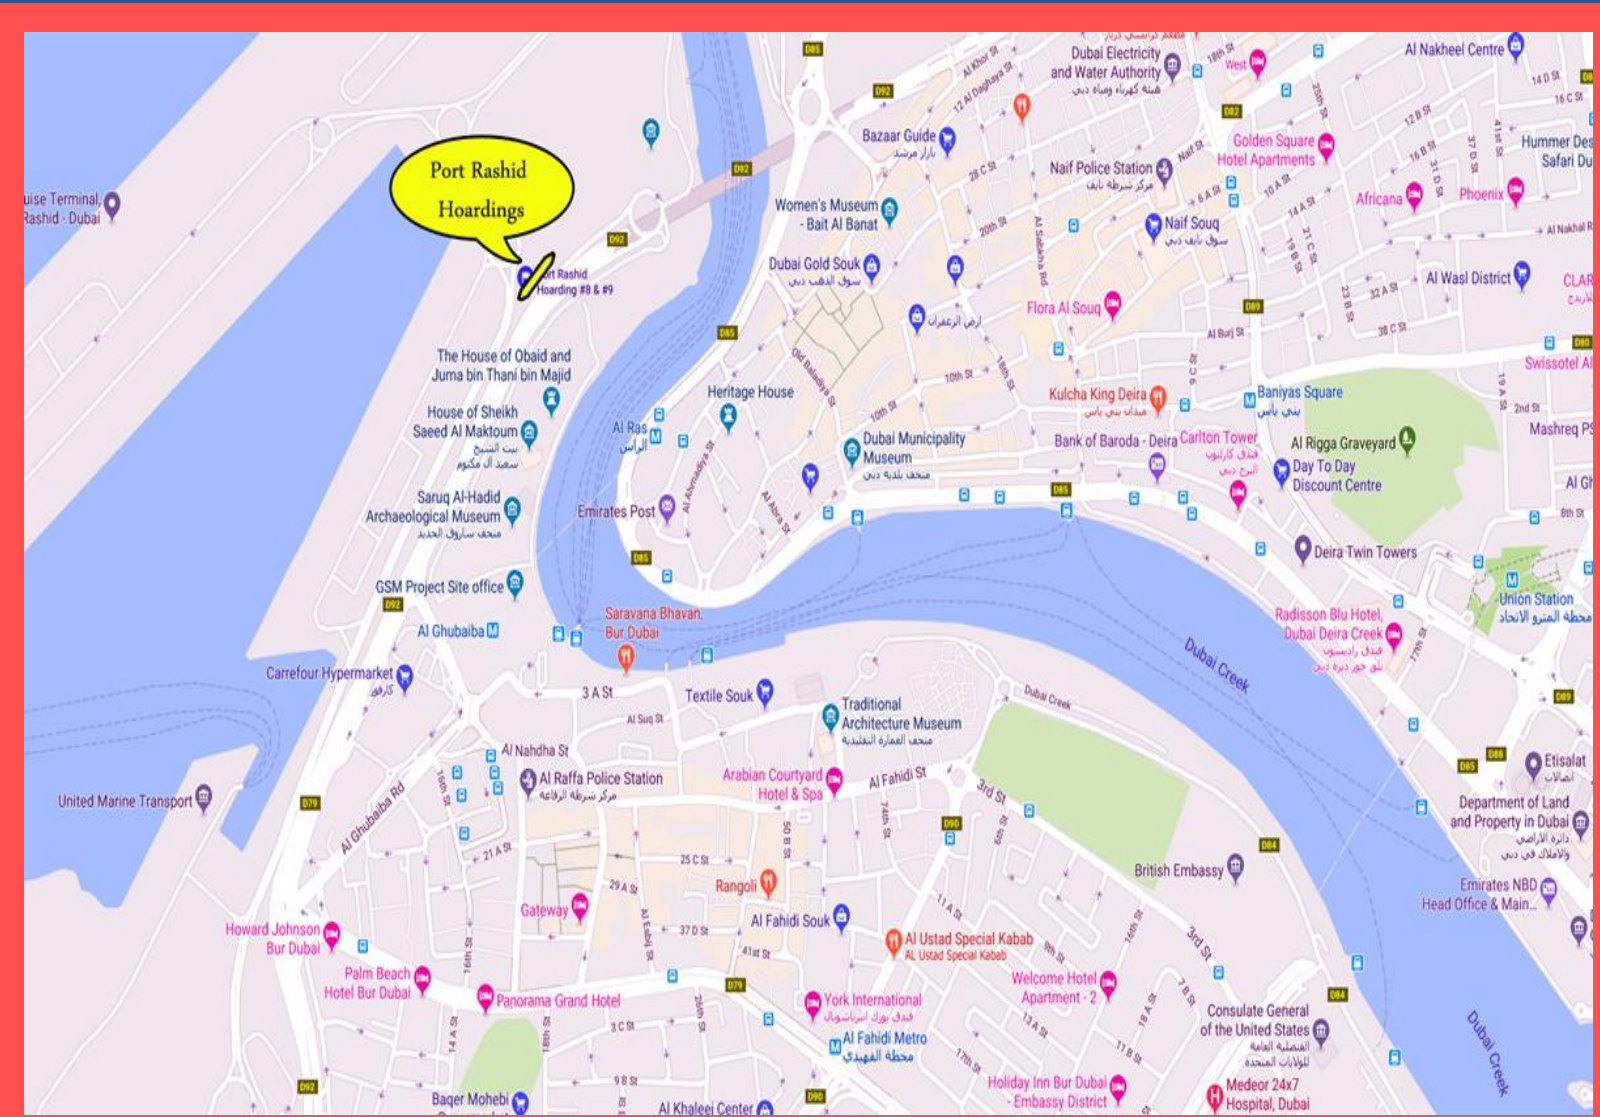

PORT RASHID HOARDINGS

Location Map & Other Photos