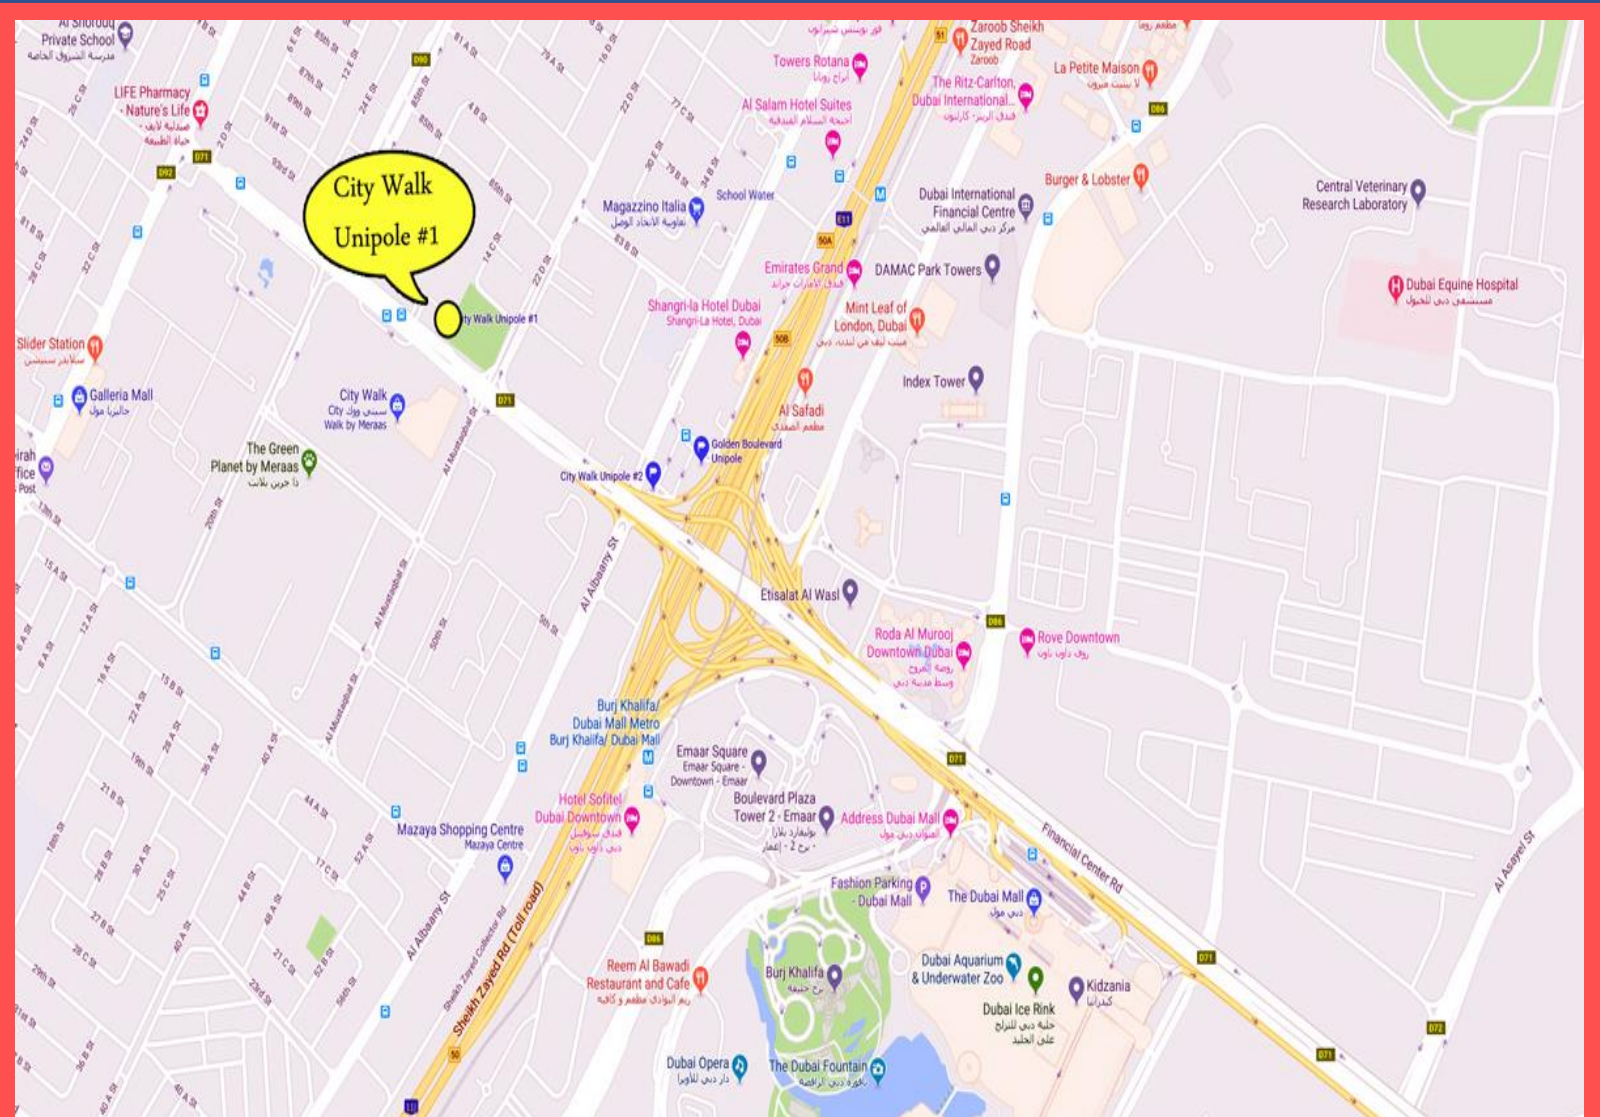

500,000 – 550,000 per day

LOCATION

Sheikh Zayed Road

LANDMARK

**Along Sheikh Zayed Road
First Interchange near
Shangrila Hotel near City
Walk Area opposite Dusit
Thani Hotel and Dubai Mall**

GOLDEN BOULEVARD UNIPOLE

LOCATION

City Walk Area

LANDMARK

**Infront of Khazan Park along
Al Safa Road opposite City
Walk Area near Sheikh
Zayed Road First
Interchange across Dubai
Mall**

CITY WALK UNIPOLE #1
Opposite City Walk Mall, Al Safa Street

CITY WALK UNIPOLE #1

Location Map & Other Photos

CITY WALK UNIPOLE #2

Towards The Dubai Mall & Burj Khalifa, Al Safa Street

mediä
247
OUTDOOR
MEDIA
SPECIALISTS

TYPE

Backlit Unipole

MEDIA SIZE

16 meters x 8 meters

TRAFFIC COUNT

300,000 – 400,000 per day

LOCATION

City Walk Area

LANDMARK

**Along Al Safa Road opposite
City Walk Area near Sheikh
Zayed Road First
Interchange across Dubai
Mall and Burj Khalifa**