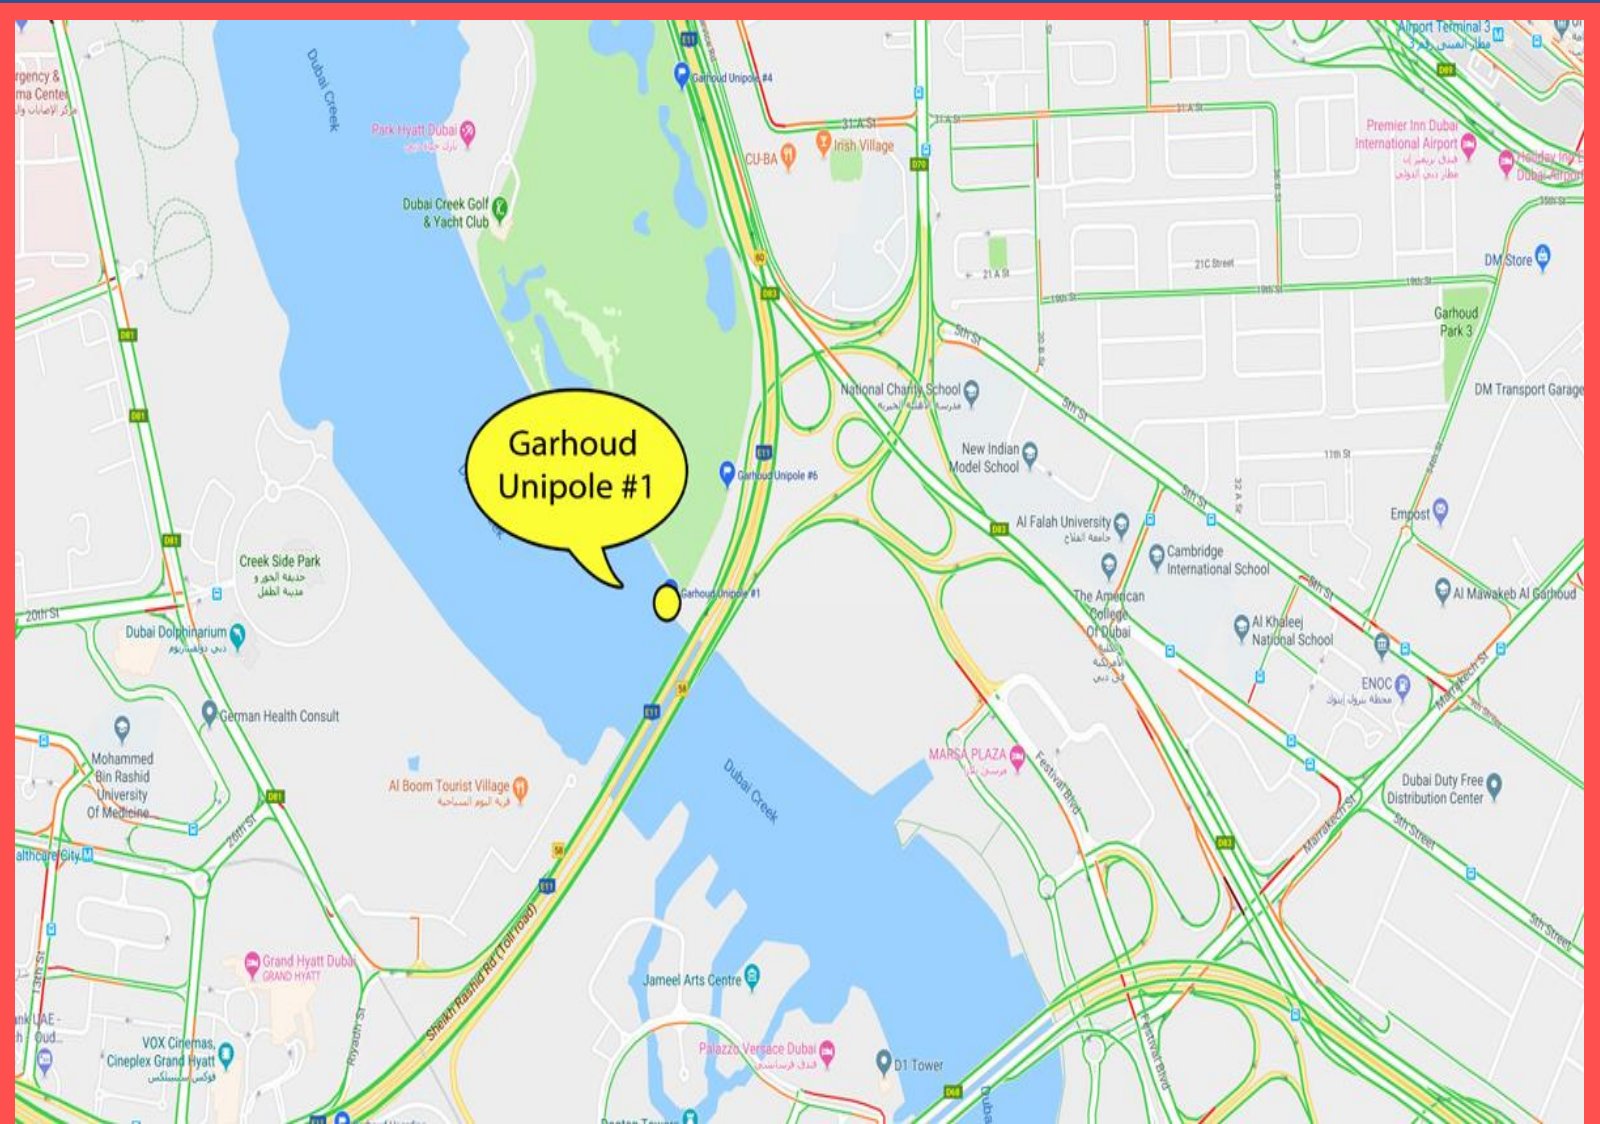

GARHOUD BRIDGE UNIPOLE #1

Location Map & Other Photos