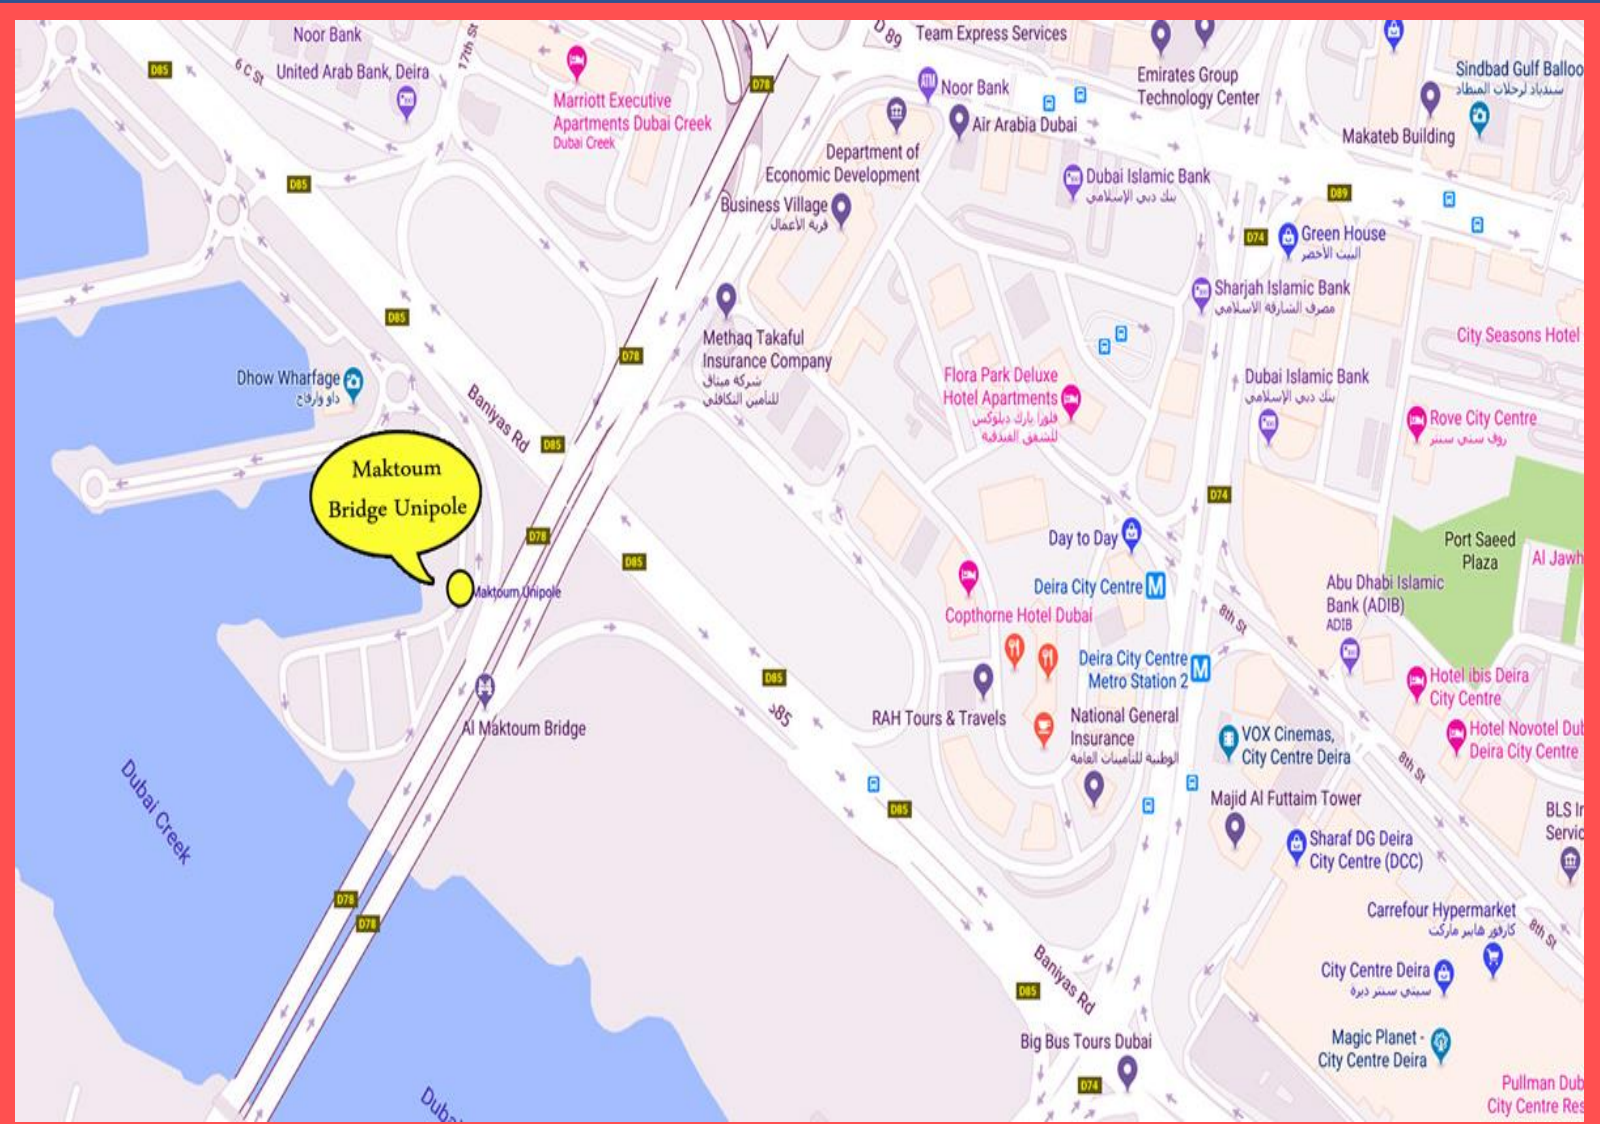

**Along Sheikh Zayed Road
infront of Jebel Ali Freezone
near Danube Metro Station,
Jafza Gate#4 and IBN Batuta
Mall opposite Jebel Ali
Industrial Area**

JEBEL ALI HOARDINGS #5 to #8

**Next to Jafza Gate #4 Exit, towards Expo 2020 exit,
Sheikh Zayed Road**

LOCATION

Bur Dubai

LANDMARK

**Infront of Port Rashid /
Mina Area, before
Shindagha Tunnel, opposite
Al Ghubaiba Carrefour
towards Deira Gold Souq**

PORT RASHID HOARDINGS

Towards Shindagha Tunnel and close to Deira
Gold Souk, Old Dubai

250,000 – 300,000 per day

LOCATION

Al Maktoum Bridge

LANDMARK

**Along Maktoum Bridge and
Dubai Port area near Deira
Cloak tower and Deira City
Centre, Dubai Municipality
and Land Department**

MAKTOUM BRIDGE UNIPOLE

Towards Clock Tower Deira

MAKTOUM BRIDGE UNIPOLE Location Map & Other Photos

GARHOUD BRIDGE UNIPOLE #1

Towards Dubai International Airport Terminals, Al
Garhoud

mediä
OUTDOOR
MEDIA
SPECIALISTS
247

TYPE

Backlit Unipole