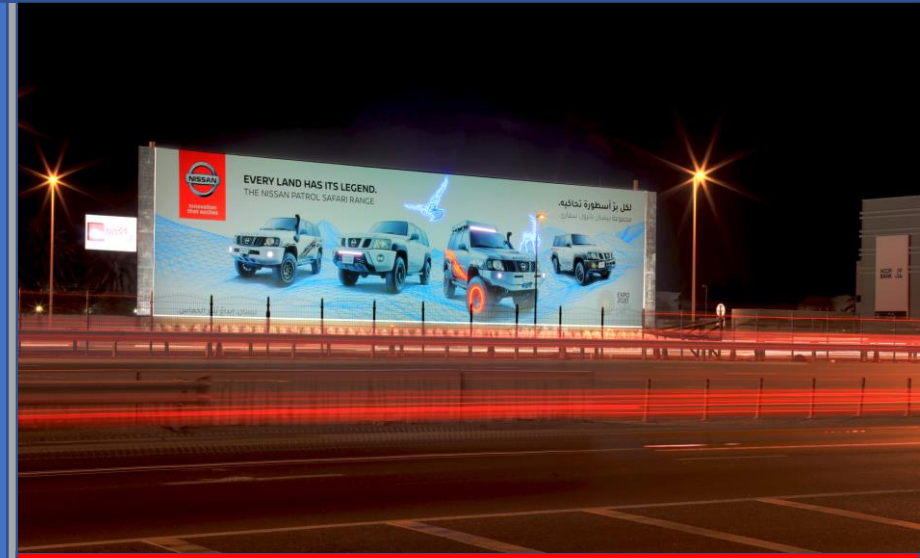

500,000 – 550,000 per day

LOCATION

Sheikh Zayed Road

LANDMARK

Along Sheikh Zayed Road
near Noor Metro Station,
Manara Municipality
Opposite Mitsubishi
Showroom

MANARA HOARDING

Location Map & Other Photos

TYPE