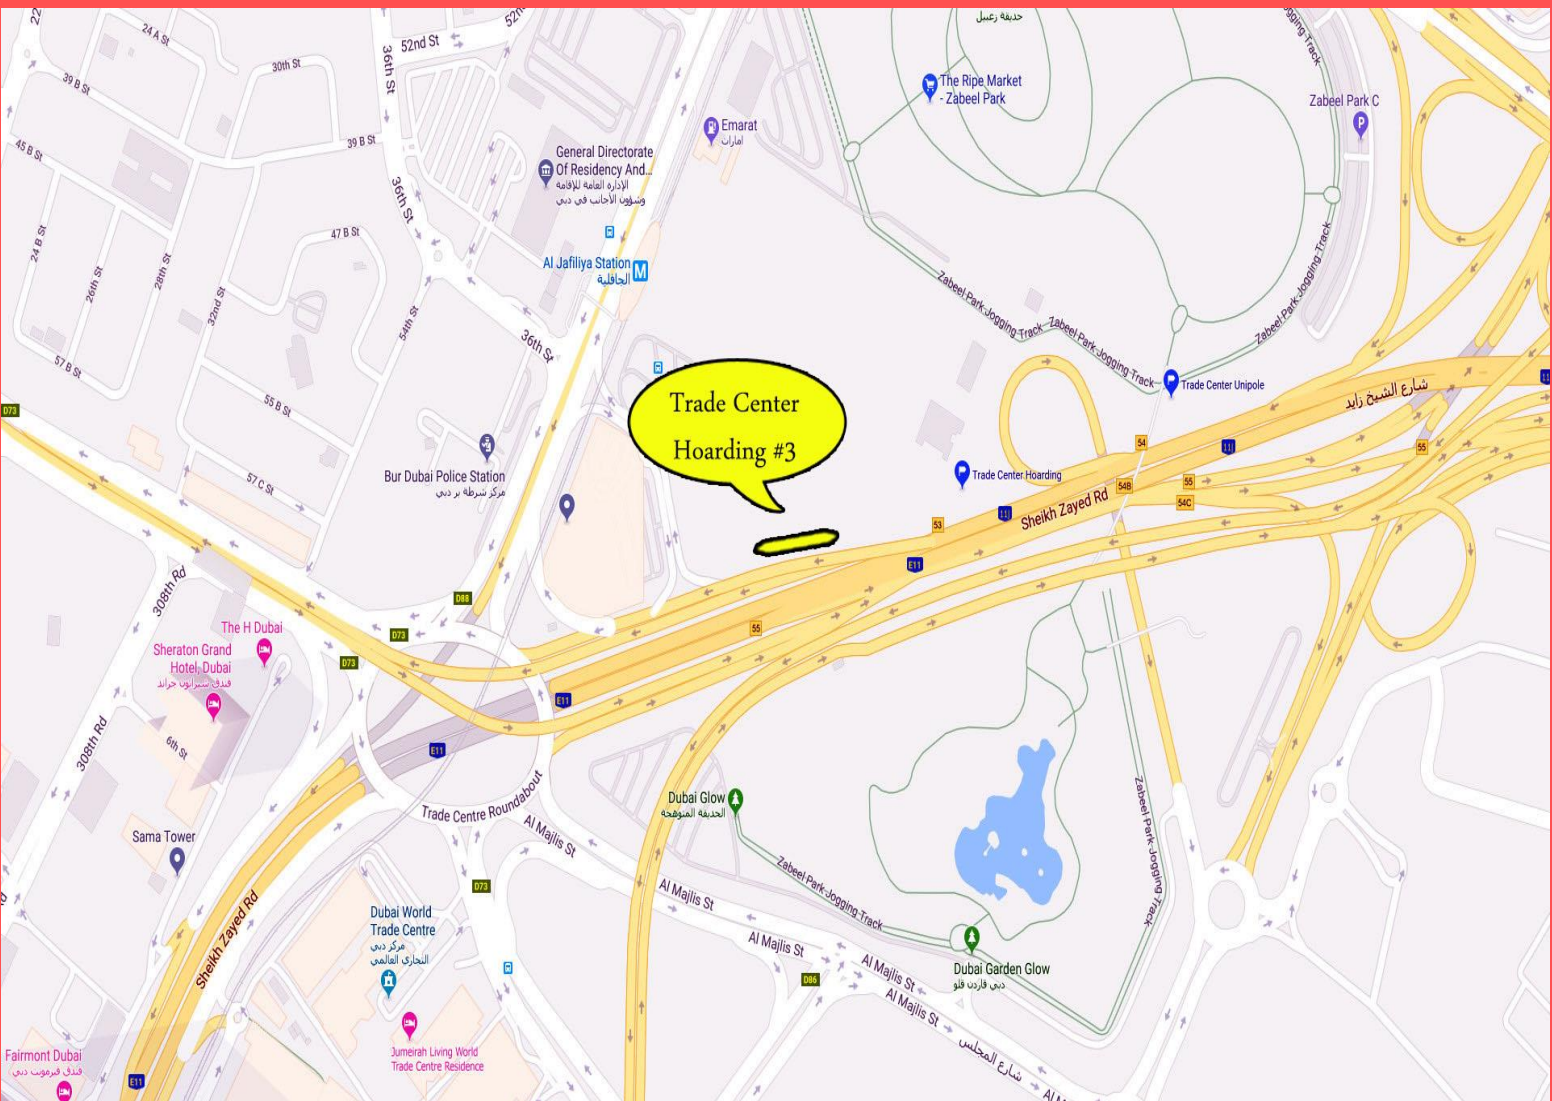

TRADE CENTER HOARDING #3

Location Map & Other Photos