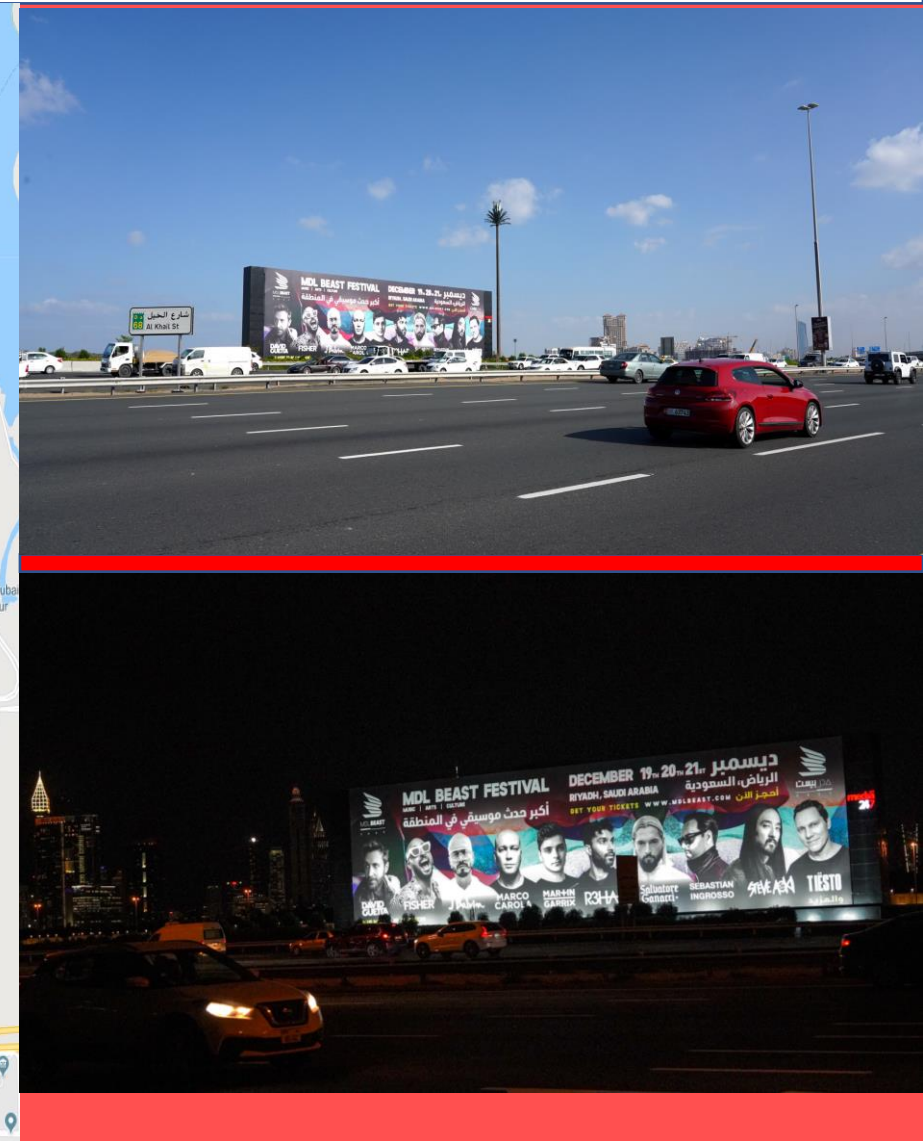

400,000 – 450,000 per day

LOCATION

Al Khail Road

LANDMARK

**Dubai Festival City
towards Dubai Mall,
before the exit of Dubai
Mall**

AL KHAIL ROAD HOARDING

Before Dubai Mall exit from Dubai Festival City

AL KHAIL HOARDING Location Map