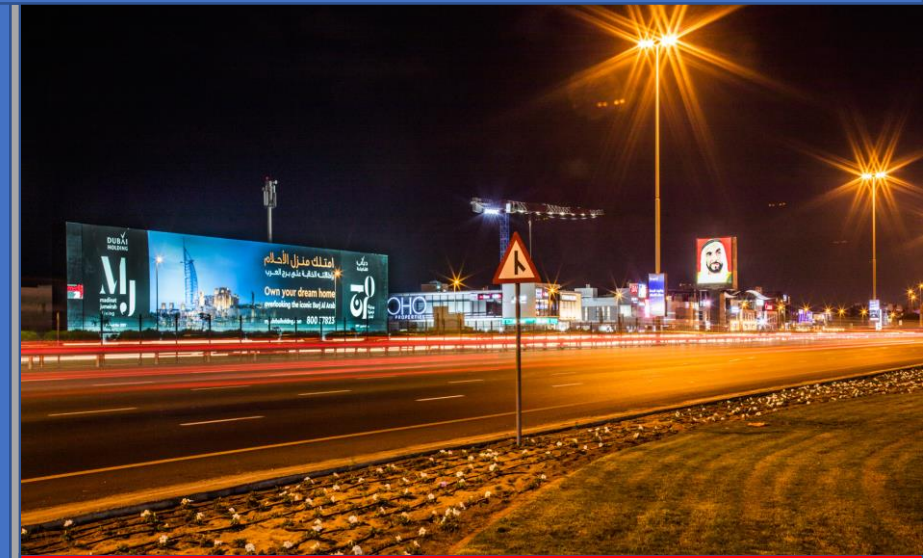

500,000 – 550,000 per day

LOCATION

Sheikh Zayed Road

LANDMARK

Along Sheikh Zayed Road
near Noor Metro Station,
Manara Municipality
Opposite Mitsubishi
Showroom

MANARA HOARDING

Location Map & Other Photos

TYPE

**Along Sheikh Zayed Road
near Manara exit,
Metropolitan Hotel, Mall of
Emirates and Time Square
opposite Al Quoz Industrial
Area**

METROPOLITAN HOARDING

near Metropolitan Hotel
Sheikh Zayed Road

METROPOLITAN HOARDING

Location Map & Other Photos

mediä
OUTDOOR
MEDIA
SPECIALISTS
247

TYPE
Frontlit Hoarding

MEDIA SIZE
55 meters x 14 meters

TRAFFIC COUNT
500,000 – 550,000 per day

LOCATION
Sheikh Zayed Road

LANDMARK
Along Sheikh Zayed Road
near Media City Petrol
Station, Knowledge Village,
and Dubai Internet City
opposite The Greens
Community

55 meters x 14 meters

TRAFFIC COUNT

500,000 – 550,000 per day

LOCATION

Sheikh Zayed Road

LANDMARK

**Along Sheikh Zayed Road
near Dubai Internet City
Metro Station, Mercure
Hotel, The Green
Community, Knowledge
Village and Barsha Heights**