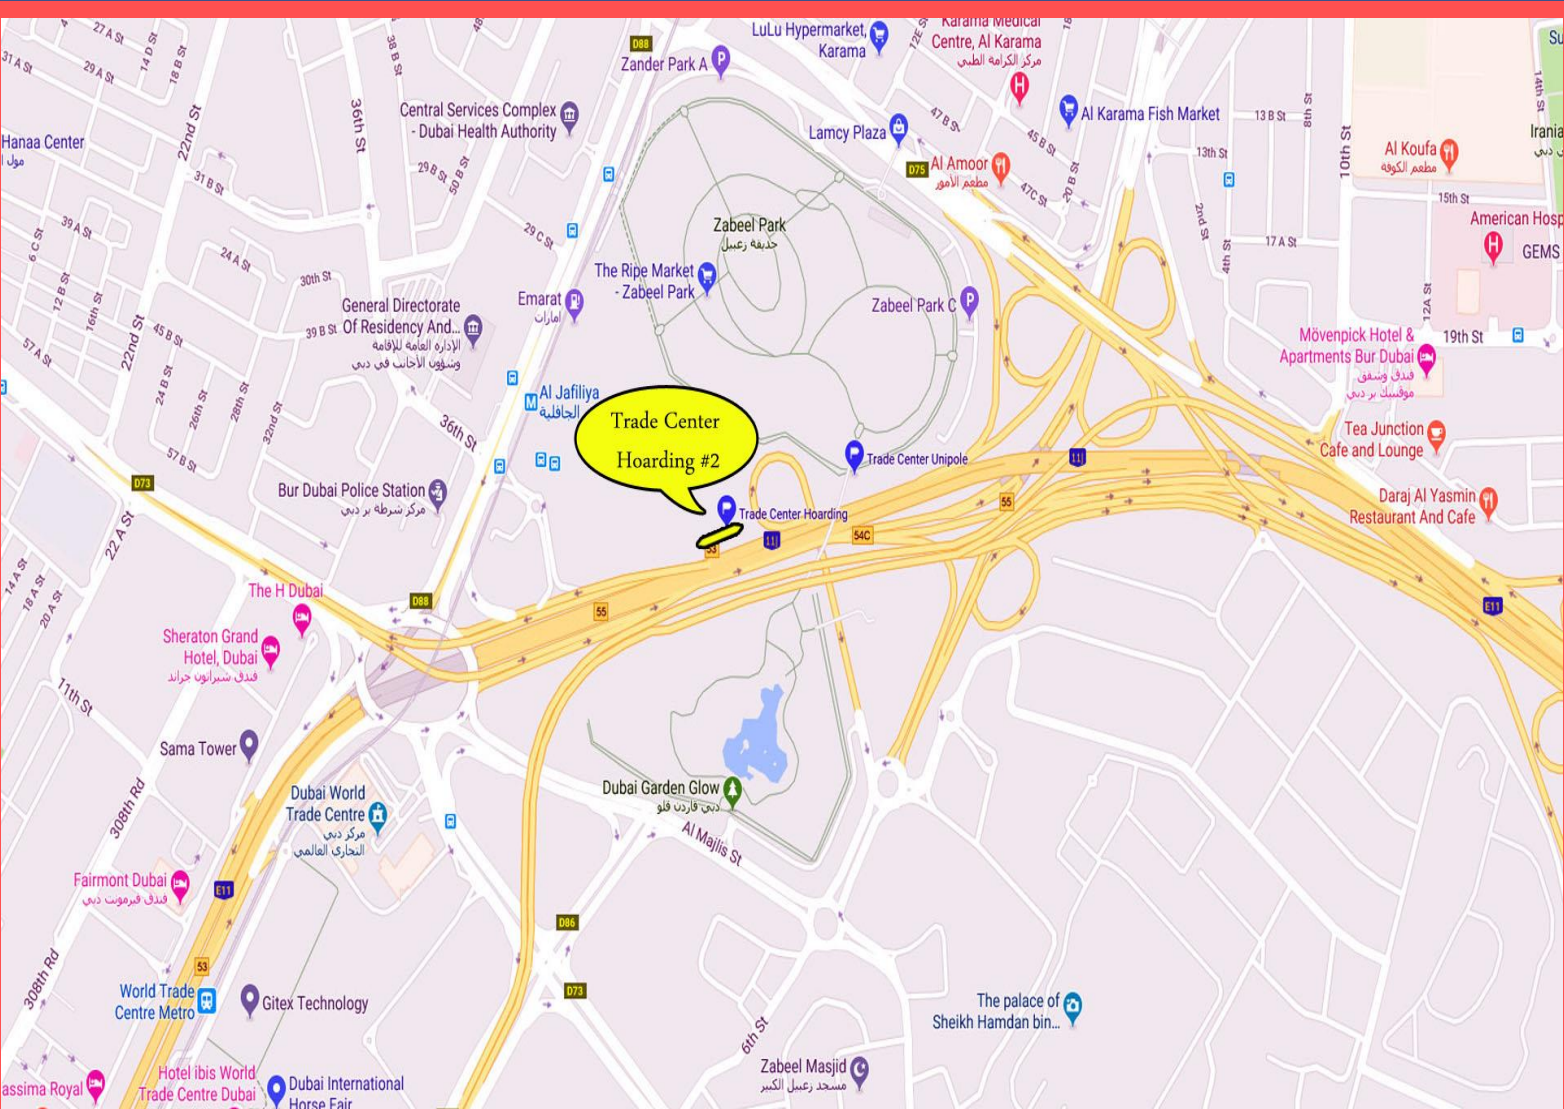

TRAFFIC COUNT

500,000 – 550,000 per day

LOCATION

Sheikh Zayed Road

LANDMARK

**Along Sheikh Zayed Road
near Zabeel Park, Etisalat
Headquarters, World Trade
Center**

TRADE CENTER HOARDING #1

near Dubai Frame & Trade Center Roundabout,
Sheikh Zayed Road

500,000 – 550,000 per day

LOCATION

Sheikh Zayed Road

LANDMARK

**Along Sheikh Zayed Road
near Trade Centre
Roundabout, Al Jafiliya
Metro Station, Zabeel Park,
The Frame, and Dubai
Immigration Department**

TRADE CENTER HOARDING #2

near Zabeel Park & Trade Center Roundabout,
Sheikh Zayed Road

TRADE CENTER HOARDING #2

Location Map & Other Photos

TYPE

Frontlit Hoarding

MEDIA SIZE

50 meters x 14 meters

TRAFFIC COUNT

500,000 – 550,000 per day

LOCATION

Sheikh Zayed Road

LANDMARK

**Along Sheikh Zayer Road
near Trade Center
Roundabout, Etisalat
Headquarters, World Trade
Center and Al Jafiliya Metro
Station opposite Zabeel
Park**