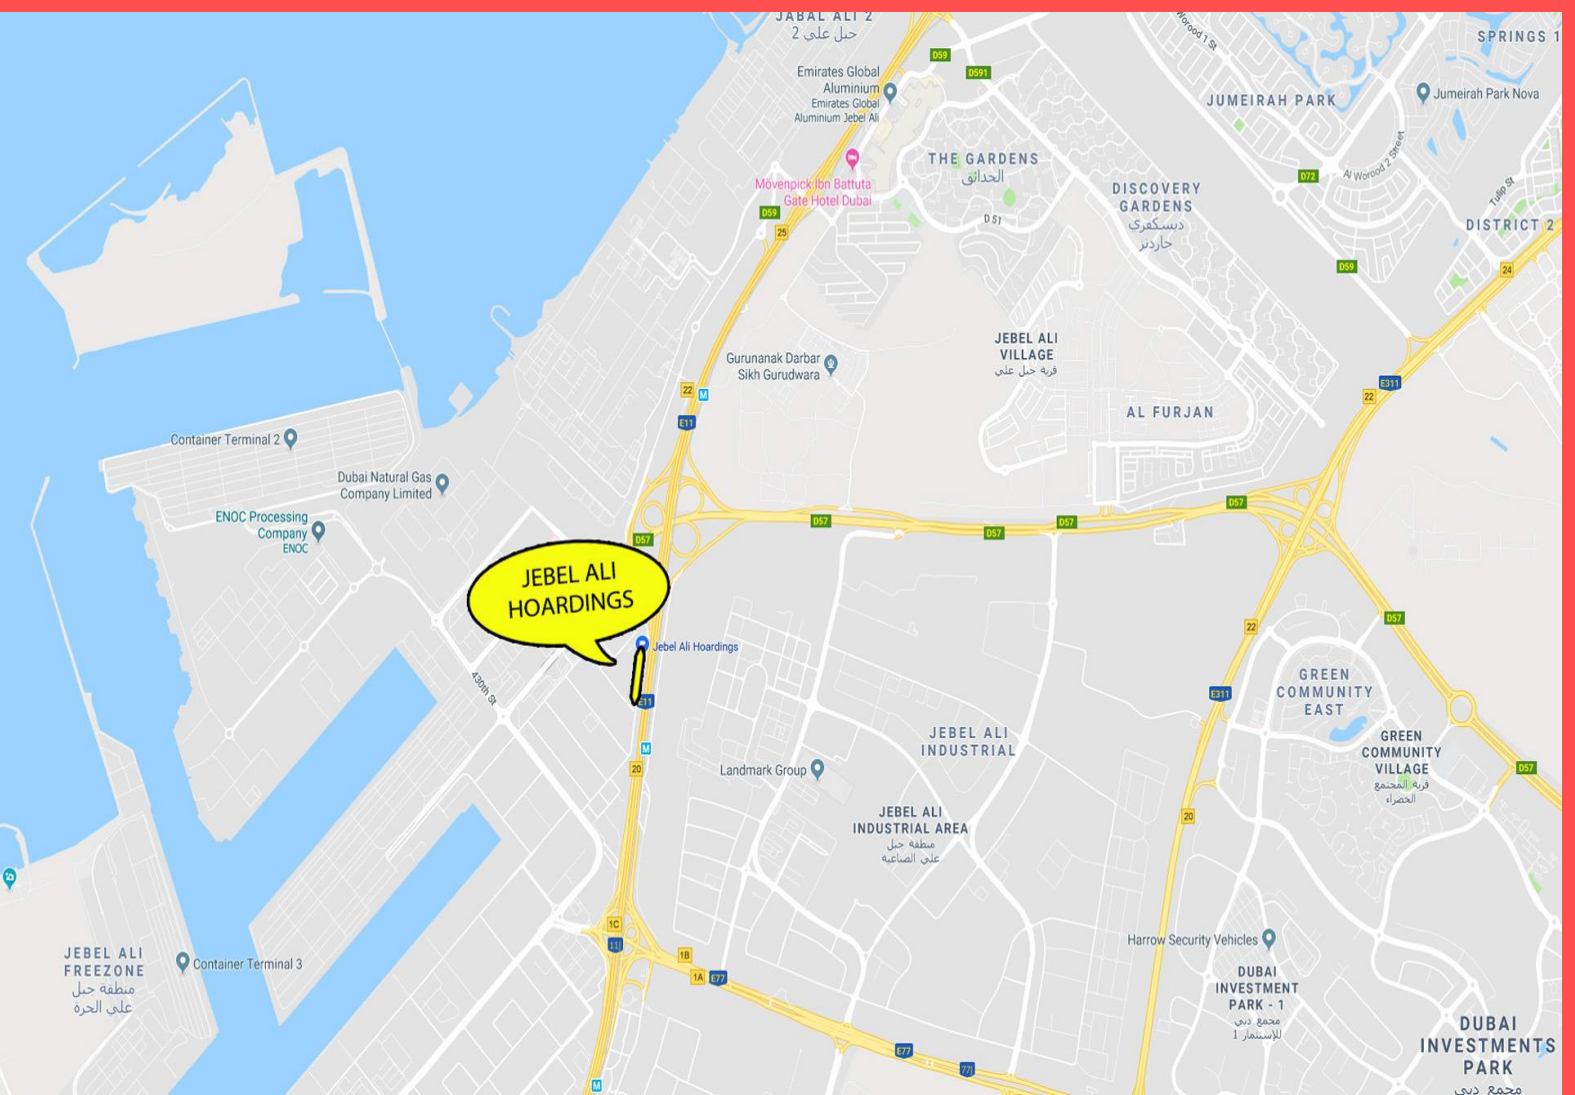

DUBAI INTERNET CITY HOARDING #2

Opposite Knowledge Village Dubai,
Sheikh Zayed Road

DUBAI INTERNET CITY HOARDING #2

Location Map & Other Photos

AMERICAN UNIVERSITY HOARDINGS

Next to American University Dubai
Sheikh Zayed Road

LANDMARKS

Dubai International Airport, Al Jaddaf Metro station, Grand Hyatt, Dubai Police Officer's Club

GARHOUD BRIDGE HOARDING

Located before Al Garhoud Bridge towards Dubai International Airport

GARHOUD HOARDING

Location Map

Board 1 to 4

TYPE
Frontlit Hoarding

MEDIA SIZE
200 meters x 17 meters

TRAFFIC COUNT
300,000 – 400,000 per day

LOCATION
Sheikh Zayed Road

LANDMARK
Along Sheikh Zayed Road
infront of Jebel Ali Freezone
near Danube Metro Station,
Jafza Gate#4 and IBN Batuta
Mall opposite Jebel Ali
Industrial Area

JEBEL ALI HOARDINGS #1 to #4

Next to Jafza Gate #4 Exit, towards Expo 2020 exit,
Sheikh Zayed Road

JEBEL ALI HOARDINGS #1 to #4

Location Map & Other Photos

Board 5 to 8

mediä
OUTDOOR
MEDIA
SPECIALISTS
247

TYPE