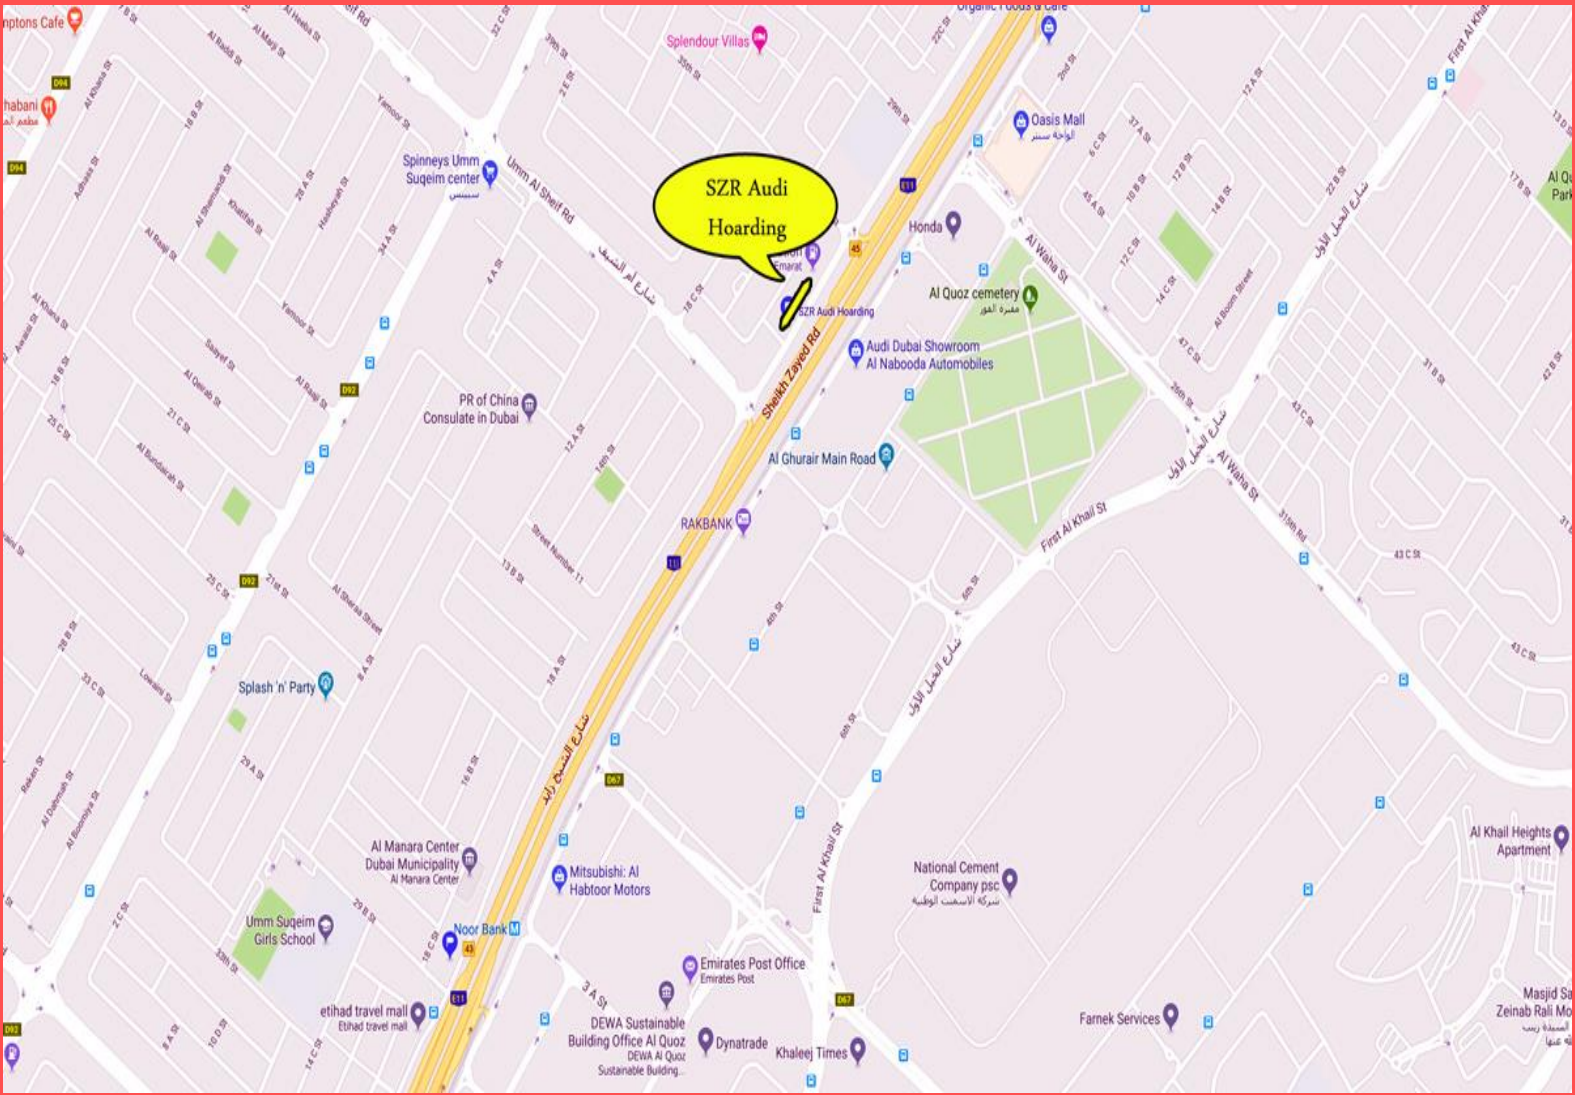

LOCATION

Sheikh Zayed Road

LANDMARK

**Along Sheikh Zayed Road
near Noor Metro Station,
Manara Municipality,
Medcare and Dubai Canal
opposite Audi Showroom**

SHEIKH ZAYED HOARDING OPP. AUDI SHOWROOM

Location Map & Other Photos

LOCATION

Sheikh Zayed Road

LANDMARK

Along Sheikh Zayed Road, next to Maserati showroom, Opposite times square center and Al Tayer motors, before Mall of Emirates

SITE NEXT TO MASERATI SHOWROOM

Location Map & Other Photos