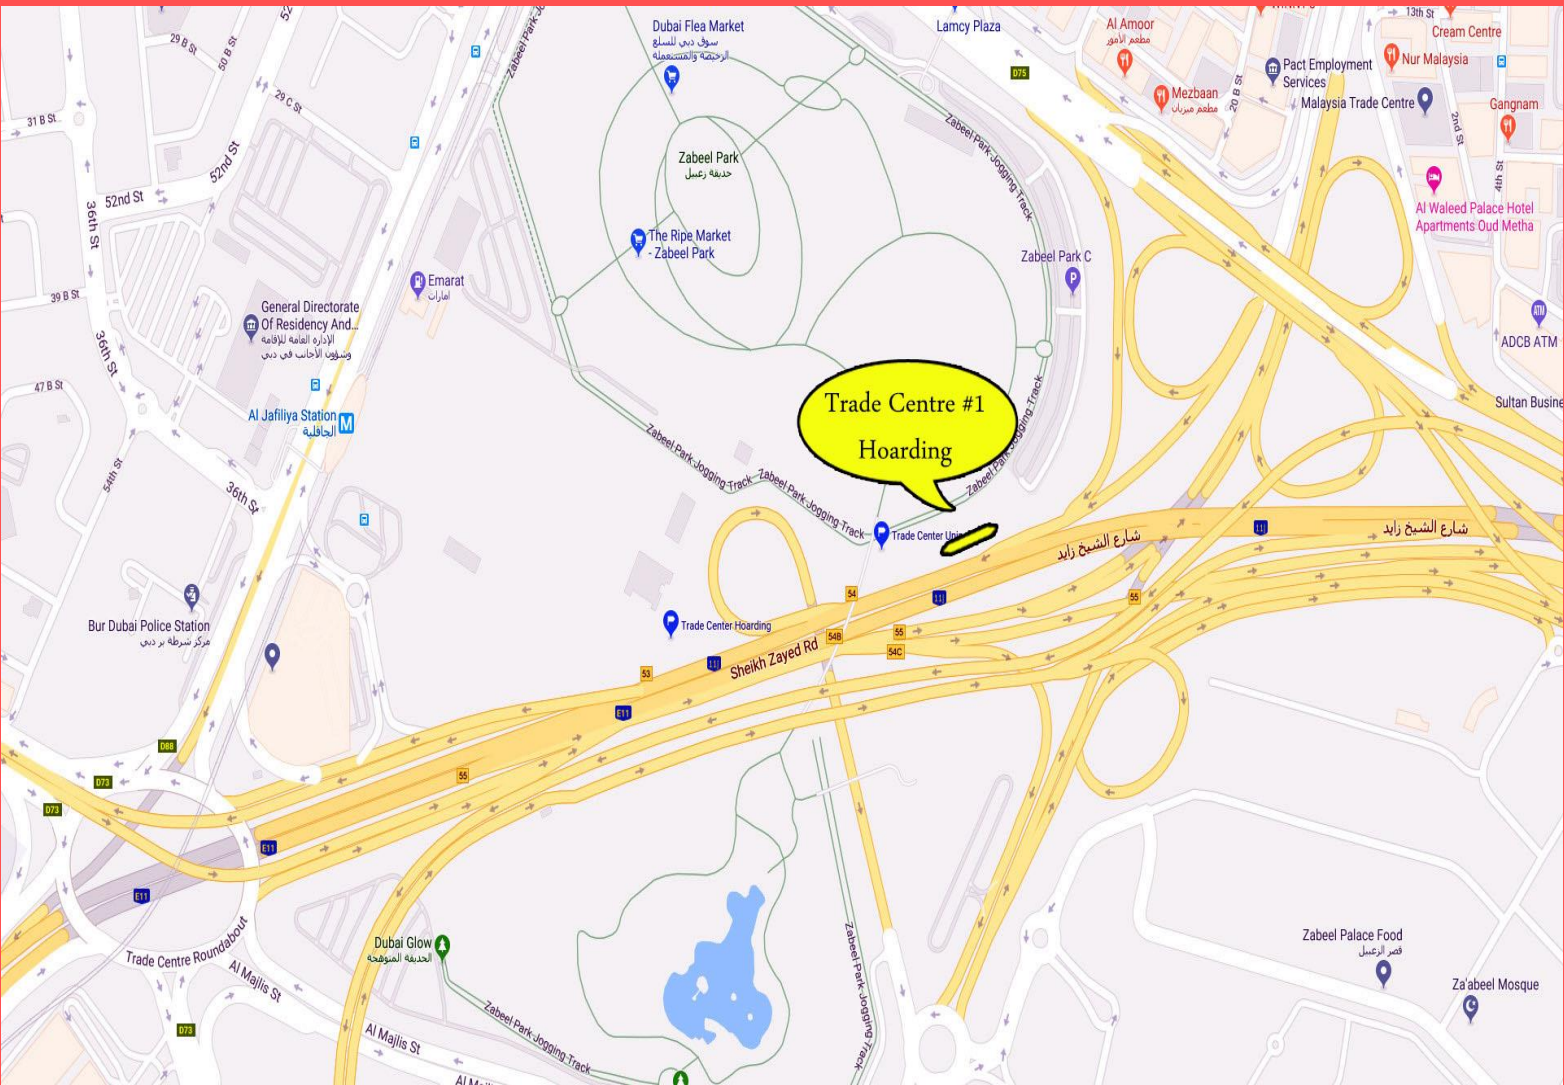

TRADE CENTER HOARDING #1

Location Map & Other Photos