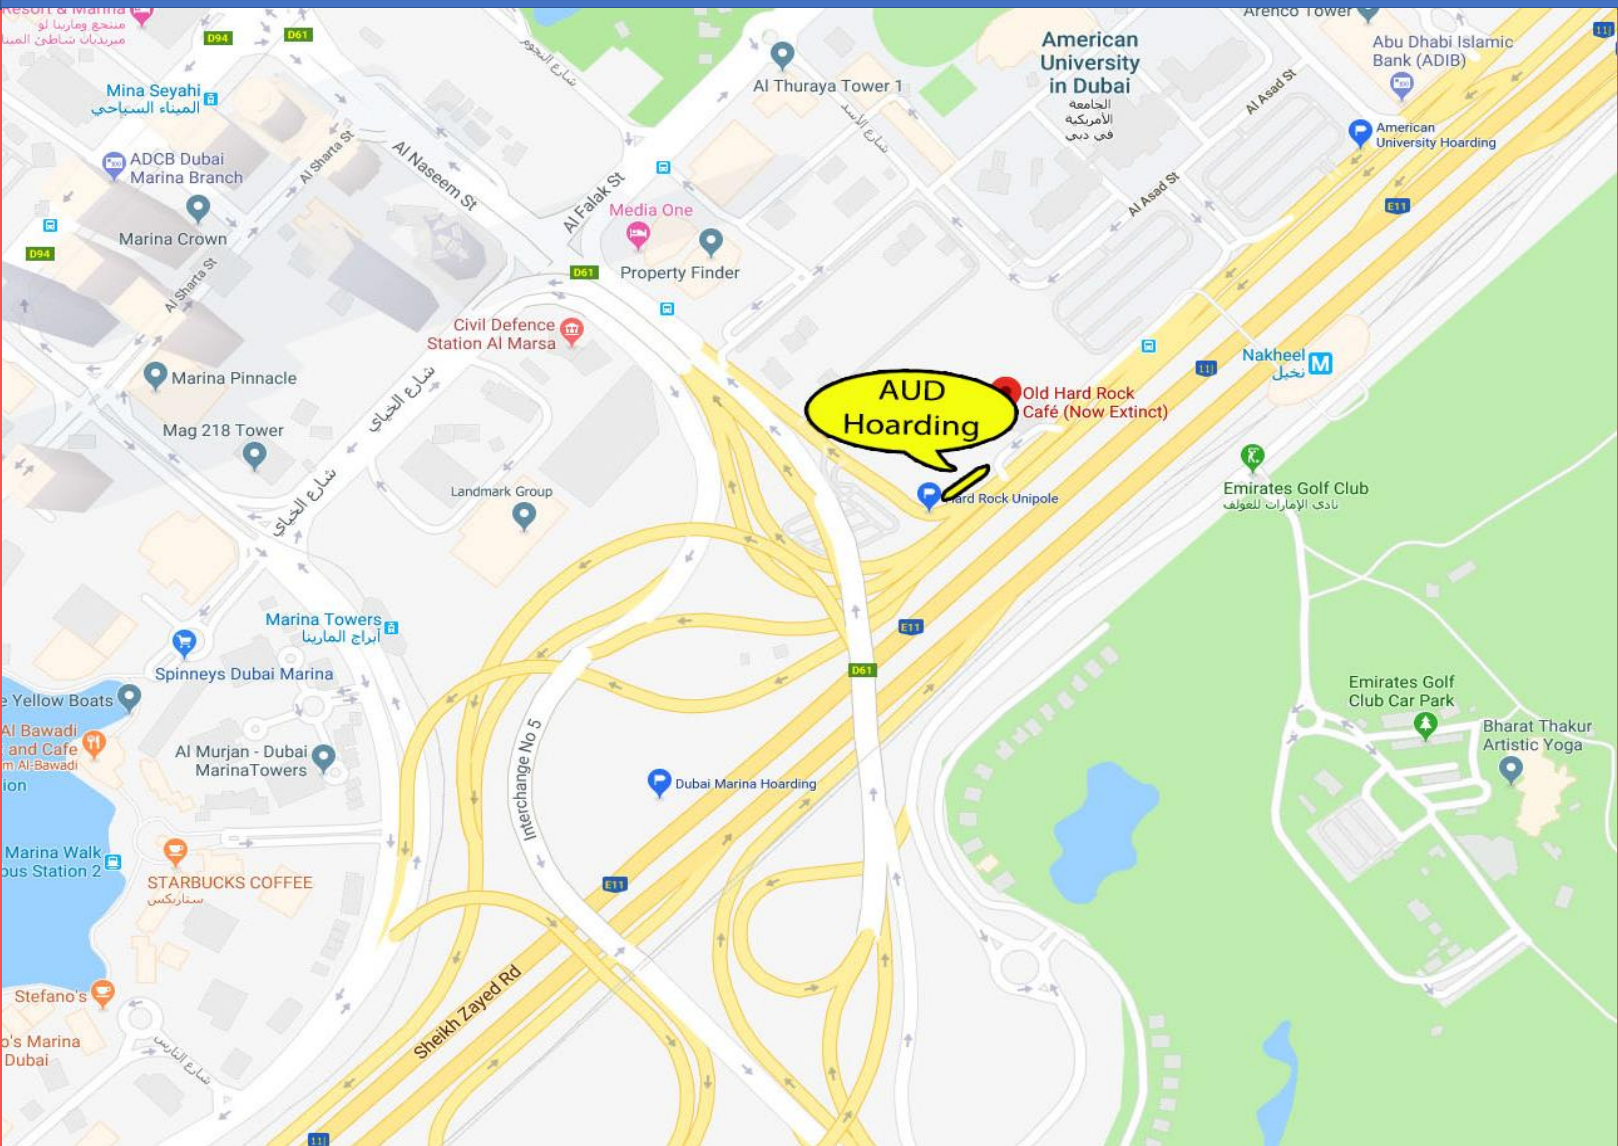

AMERICAN UNIVERSITY HOARDINGS

Location Map & Other Photos