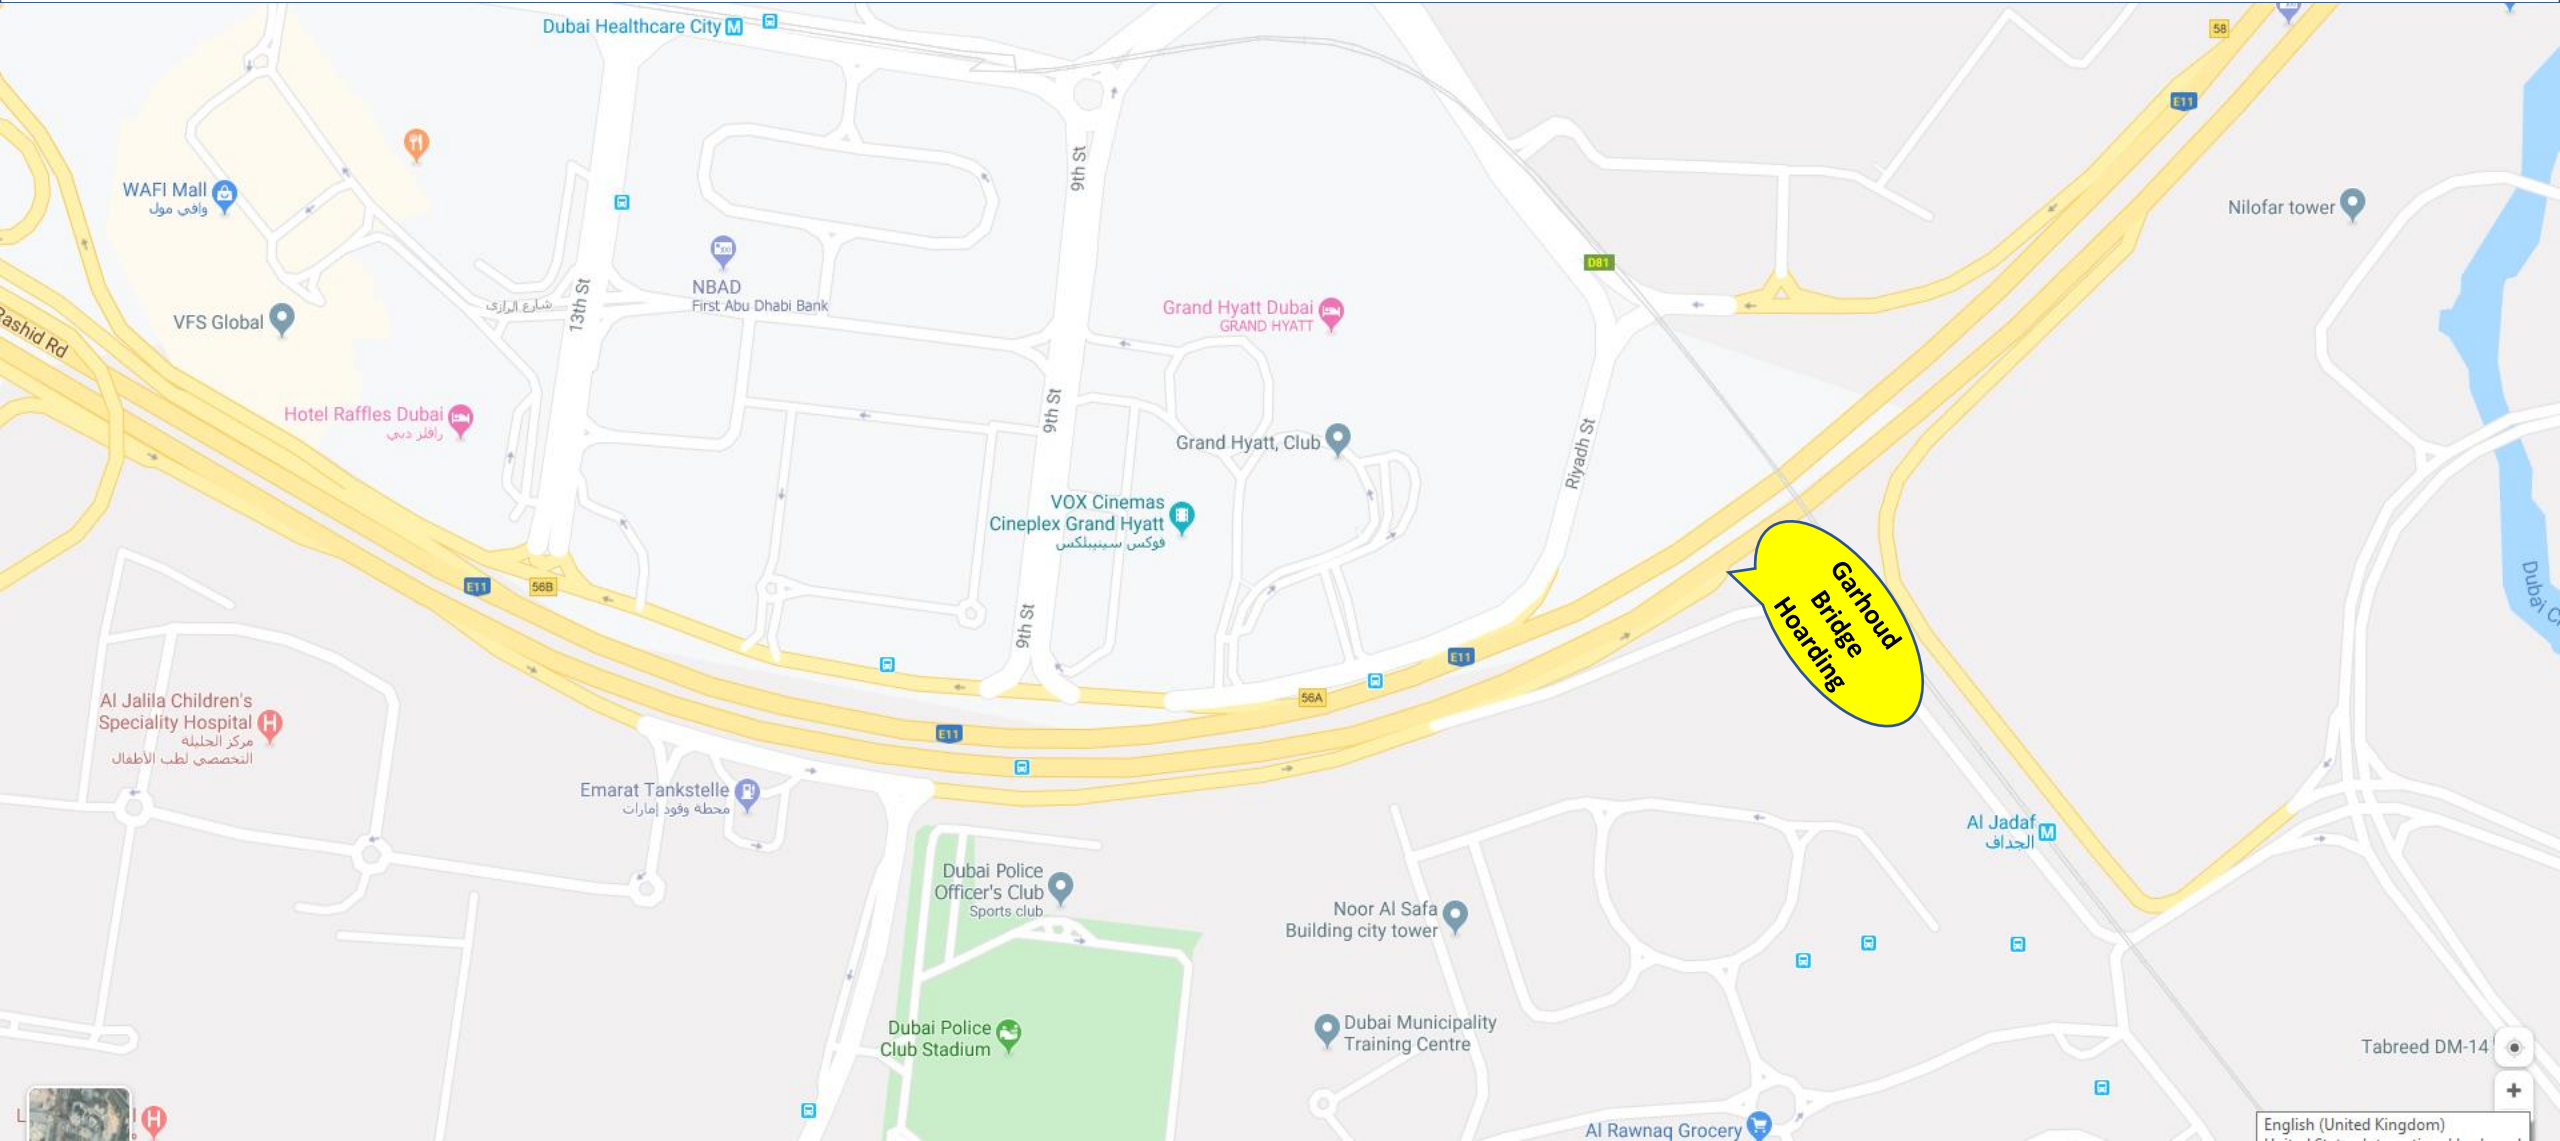

LANDMARKS

Dubai International Airport, Al Jaddaf Metro station, Grand Hyatt, Dubai Police Officer's Club

GARHOUD BRIDGE HOARDING

Located before Al Garhoud Bridge towards Dubai International Airport

GARHOUD HOARDING

Location Map

Board 1 to 4

TYPE
Frontlit Hoarding

MEDIA SIZE
200 meters x 17 meters

TRAFFIC COUNT
300,000 – 400,000 per day

LOCATION
Sheikh Zayed Road

LANDMARK
Along Sheikh Zayed Road
infront of Jebel Ali Freezone
near Danube Metro Station,
Jafza Gate#4 and IBN Batuta
Mall opposite Jebel Ali
Industrial Area