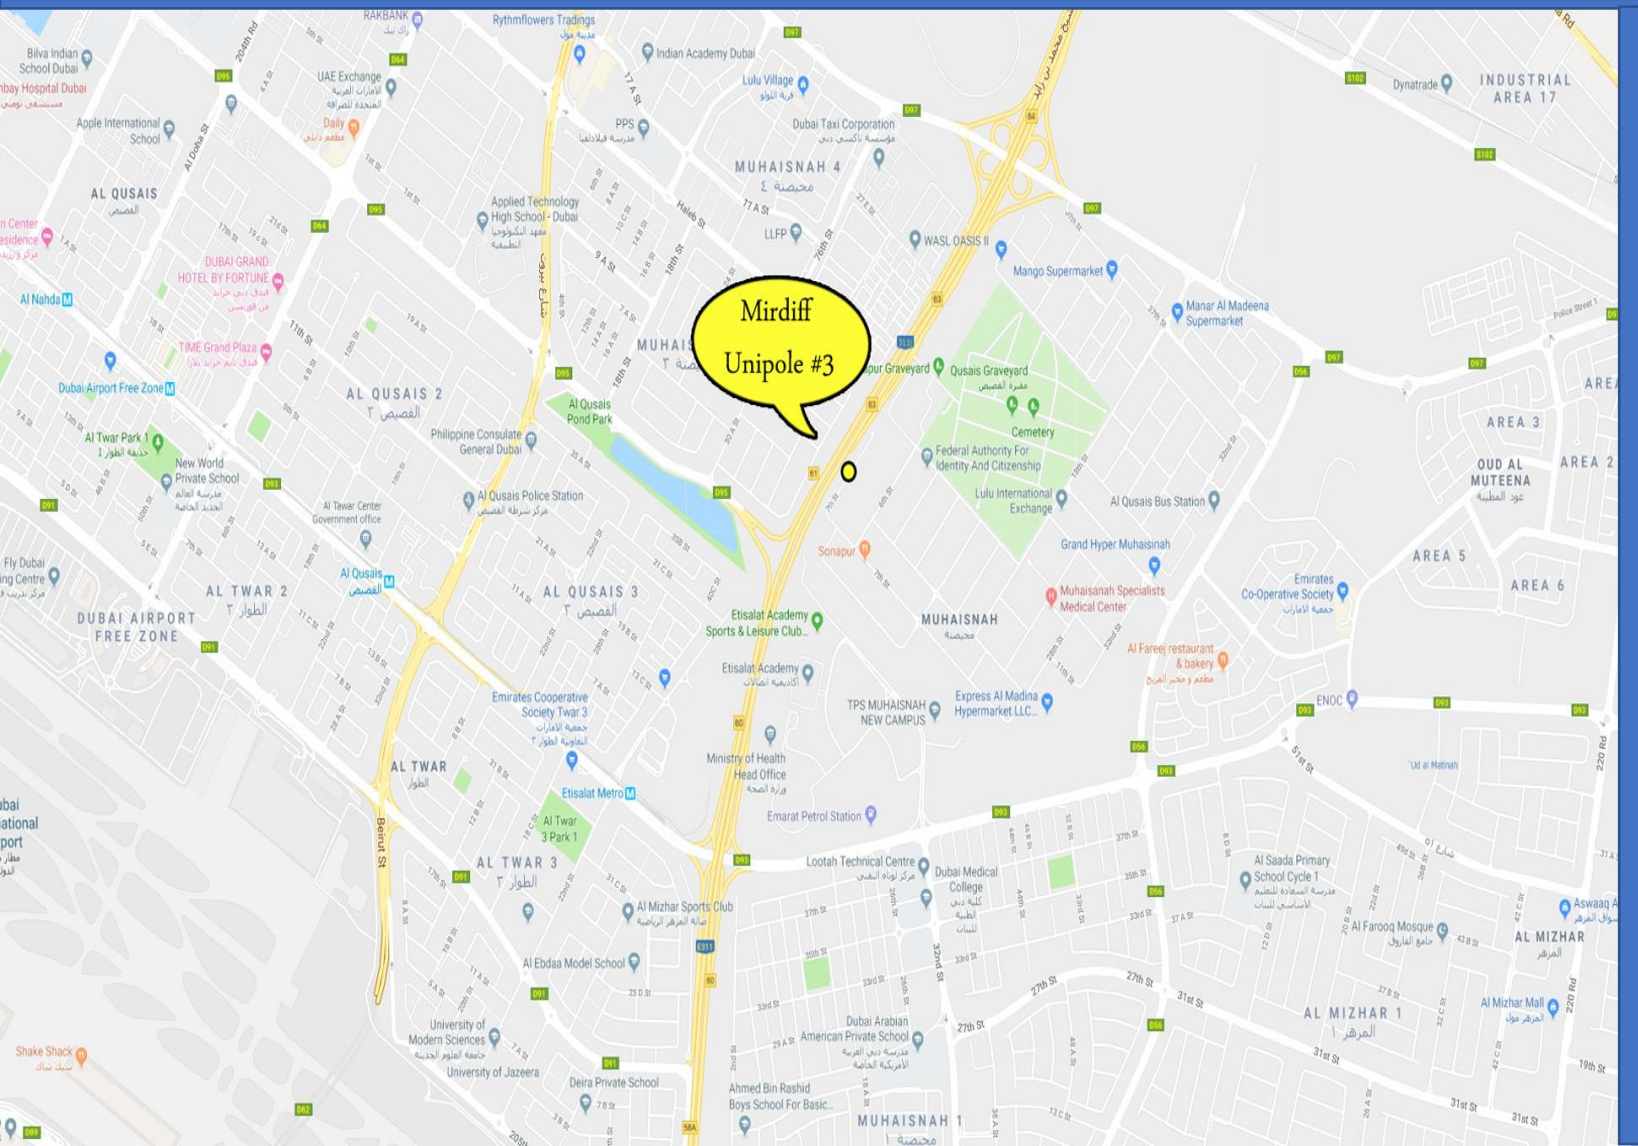

MIRDIFF #3, SMBZ Location Map & Other Photos