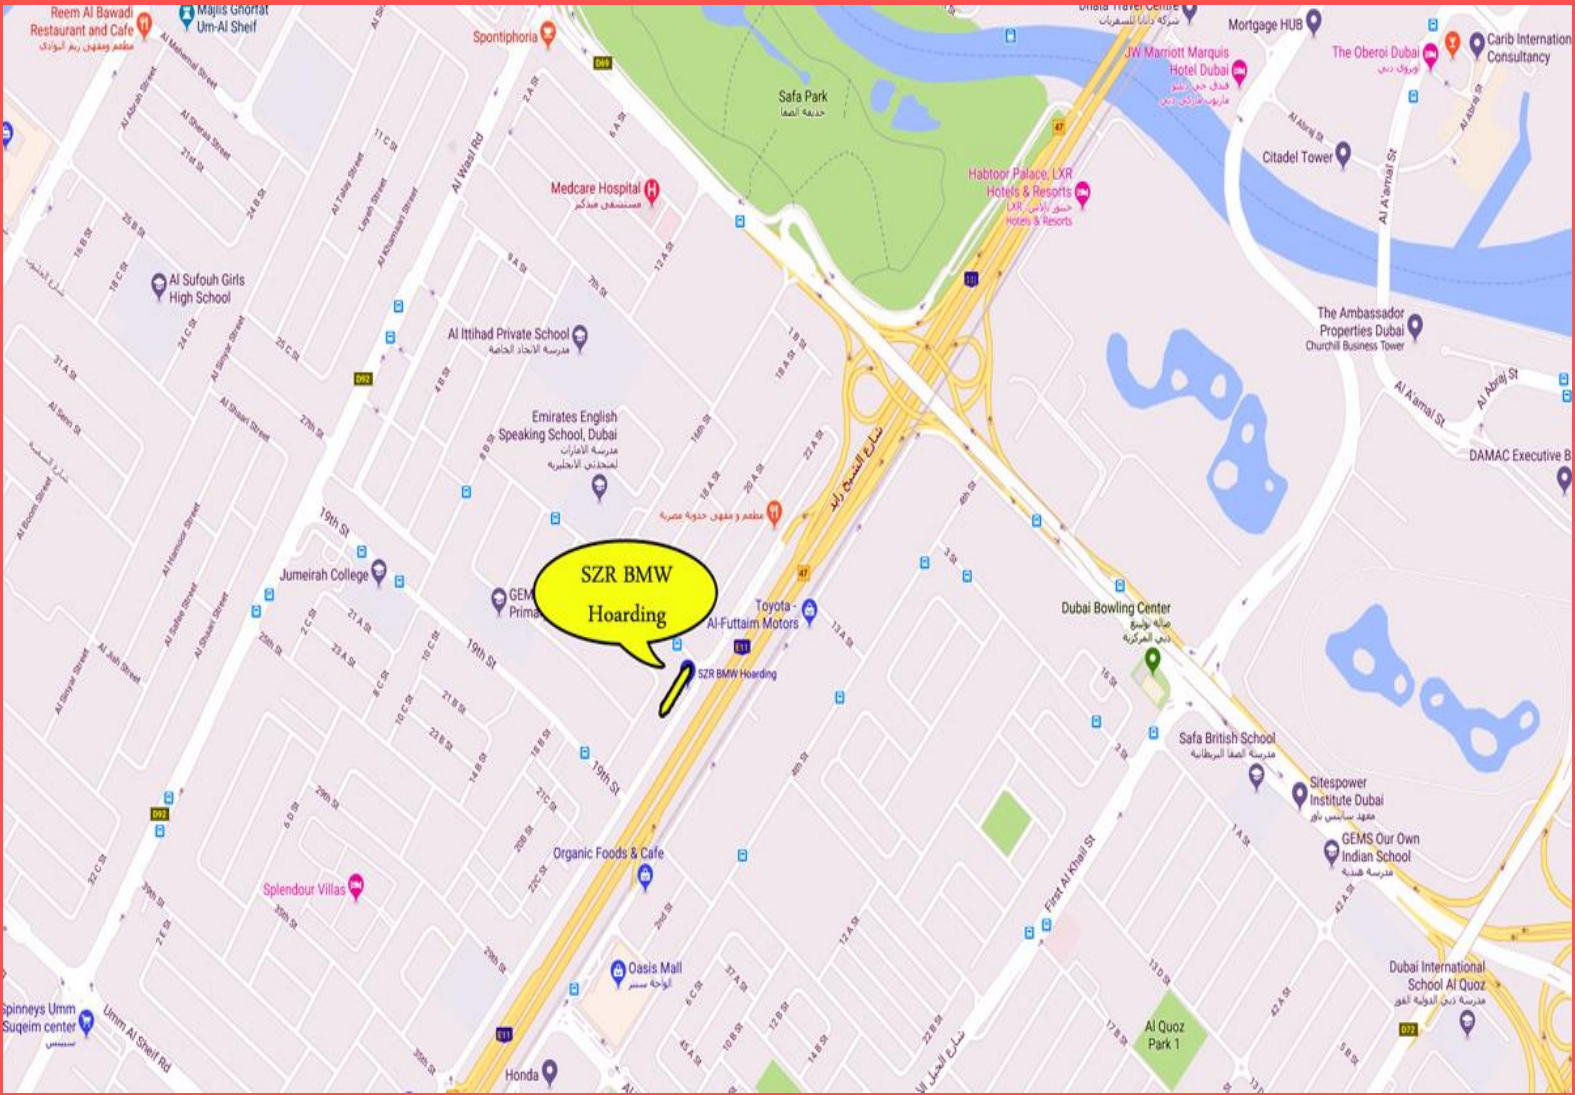

SHEIKH ZAYED HOARDING OPP. BMW SHOWROOM

Location Map & Other Photos