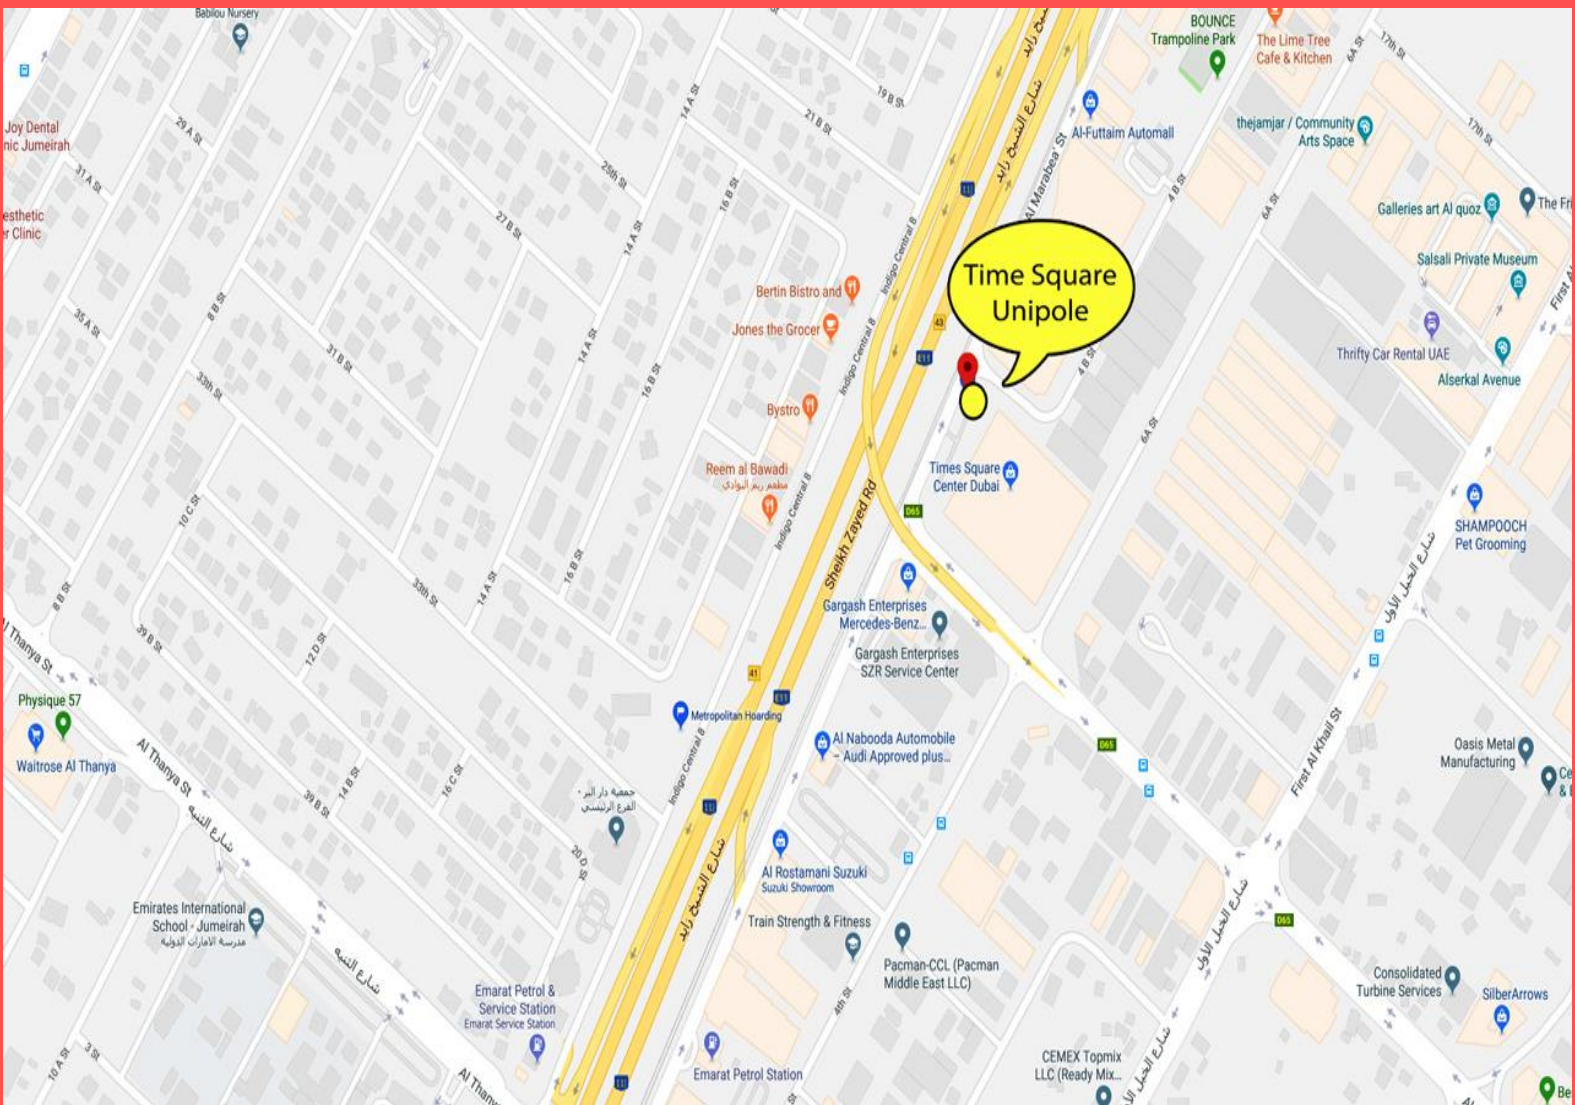

CITY WALK UNIPOLE #2

Location Map & Other Photos

TIME SQUARE UNIPOLE

Near Al Tayer Motors Showroom,
Sheikh Zayed Road

mediä
OUTDOOR
MEDIA
SPECIALISTS
247

TYPE

Backlit Unipole

MEDIA SIZE

16 meters x 8 meters

TRAFFIC COUNT

500,000 – 550,000 per day

LOCATION

Sheikh Zayed Road

LANDMARK

**Infront of Time Square Mall
before Manara Exit near Al
Quoz Industrial Area and
Mall of the Emirates besides
Al Tayer Motors**

TIME SQUARE UNIPOLE Location Map & Other Photos

AMERICAN UNIVERSITY UNIPOLE

Next to American University Dubai, Media City exit
Sheikh Zayed Road

mediä
OUTDOOR
MEDIA
SPECIALISTS
247

TYPE

Backlit Unipole

MEDIA SIZE

18 meters x 10 meters

TRAFFIC COUNT

400,000 – 500,000 per day

LOCATION

Sheikh Zayed Road

LANDMARK

**Along Sheikh Zayed Road
near American University
Dubai and Dubai Media City
Opposite Emirates Golf Club
and Jumeirah Lakes Towers
towards Dubai Marina &
JBR**