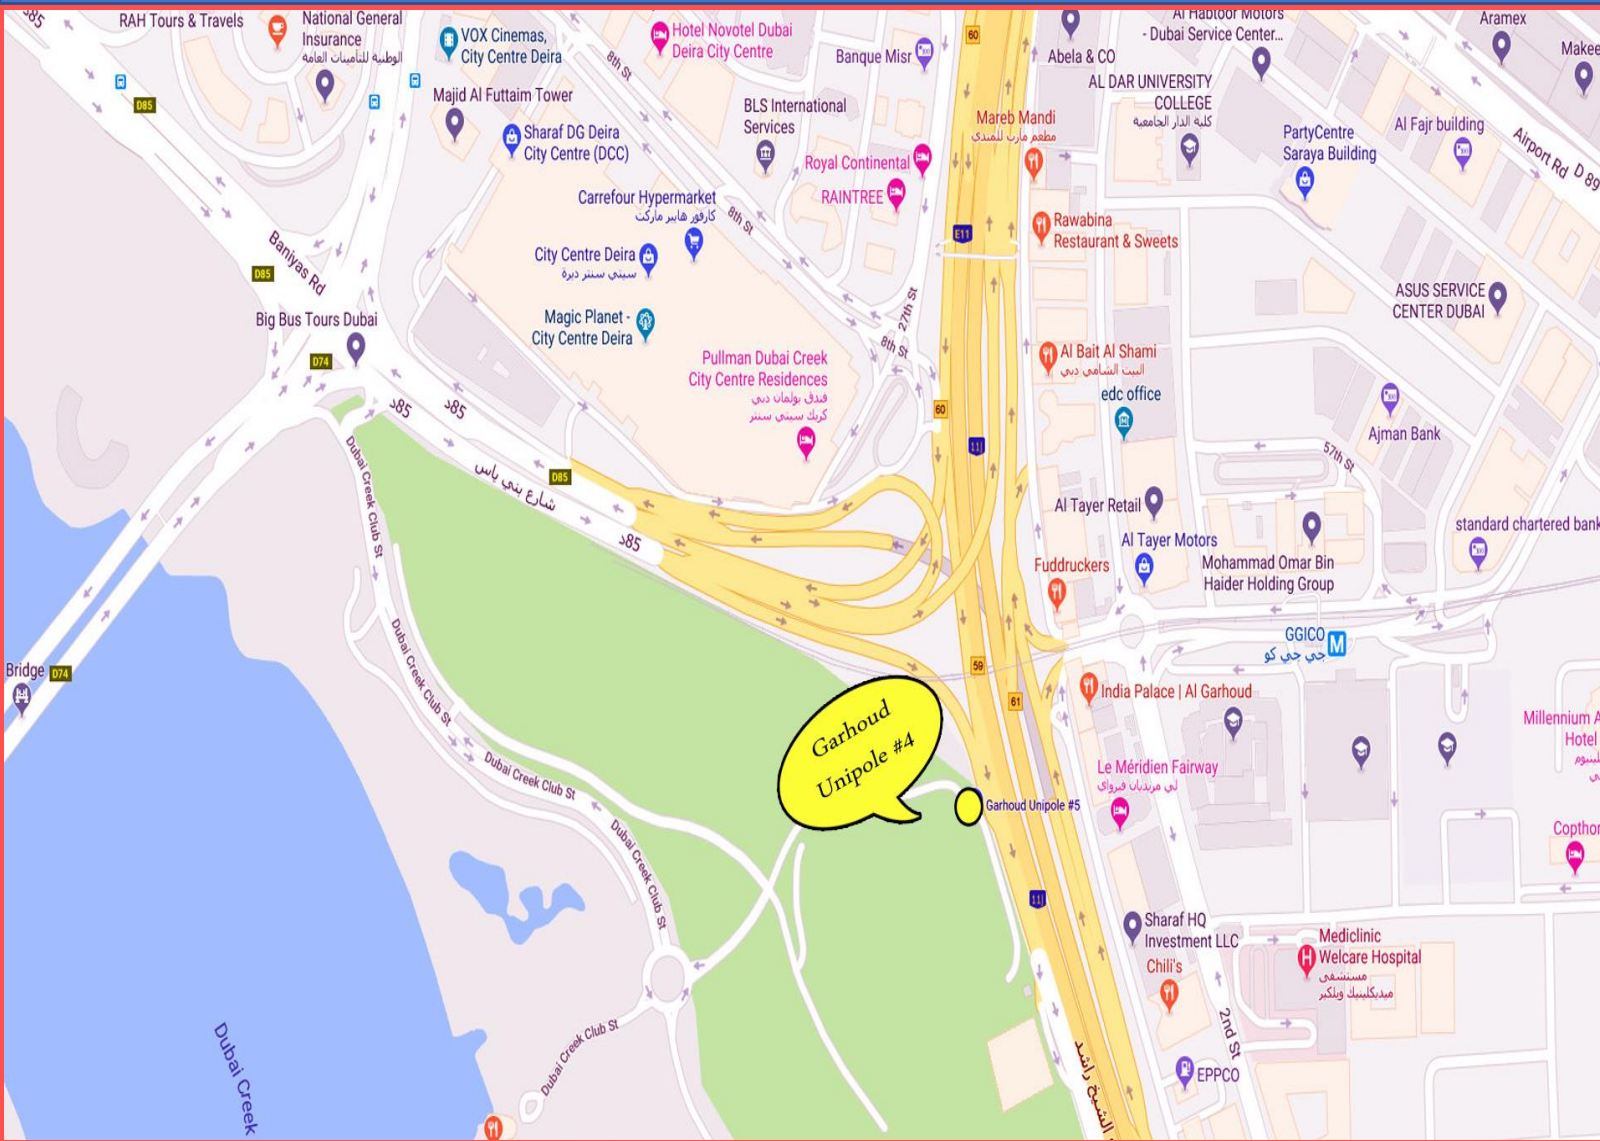

TRAFFIC COUNT

250,000 – 300,000 per day

LOCATION

Al Garhoud Bridge

LANDMARK

**Near Deira City Center,
Emirates Aviation
Institution, and Dubai Golf
Creek Club**

GARHOUD BRIDGE UNIPOLE #3

**Near Deira City Centre, Opposite Jumeirah Creek
Hotel**

LOCATION

Al Garhoud Bridge

LANDMARK

**Near Deira City Center,
Emirates Aviation
Institution, and Dubai Golf
Creek Club**

GARHOUD UNIPOLE #4

Near Deira City Centre

GARHOUD BRIDGE UNIPOLE #4

Location Map & Other Photos

LANDMARK

**Along Sheikh Zayed Road
near Trade Centre
Roundabout, Al Jafiliya
Metro Station, Zabeel Park,
The Frame, and Dubai
Immigration Department**

TRADE CENTER UNIPOLE
Near Dubai Frame, Sheikh Zayed Road

500,000 – 550,000 per day

LOCATION

Sheikh Zayed Road

LANDMARK

**Along Sheikh Zayed Road
First Interchange near
Shangrila Hotel near City
Walk Area opposite Dusit
Thani Hotel and Dubai Mall**

GOLDEN BOULEVARD UNIPOLE