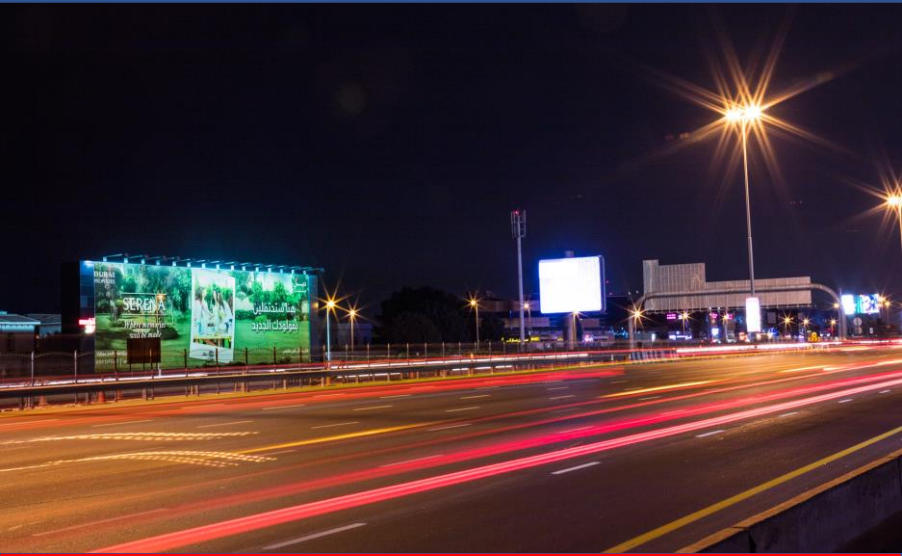

SHEIKH ZAYED HOARDING OPP. BMW SHOWROOM

Location Map & Other Photos