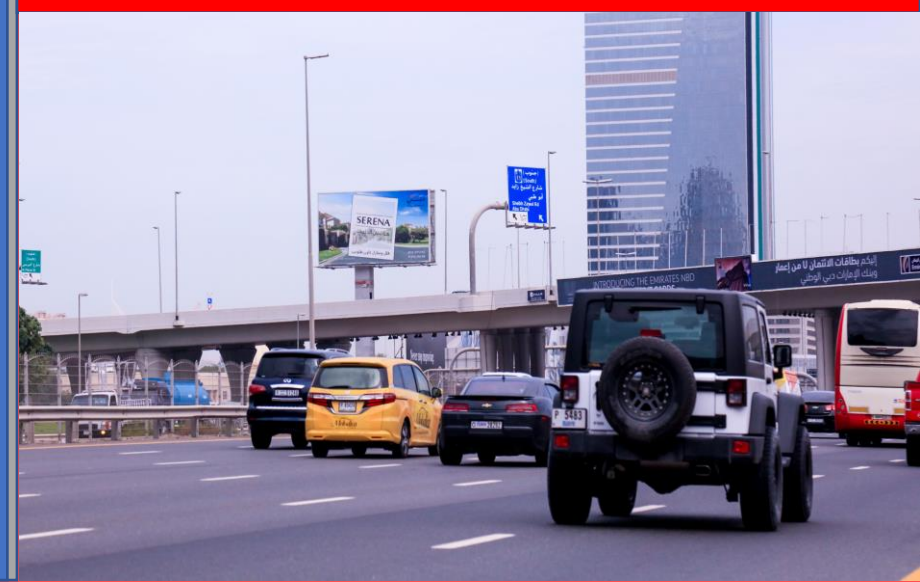

AMERICAN UNIVERSITY UNIPOLE Location Map & Other Photos