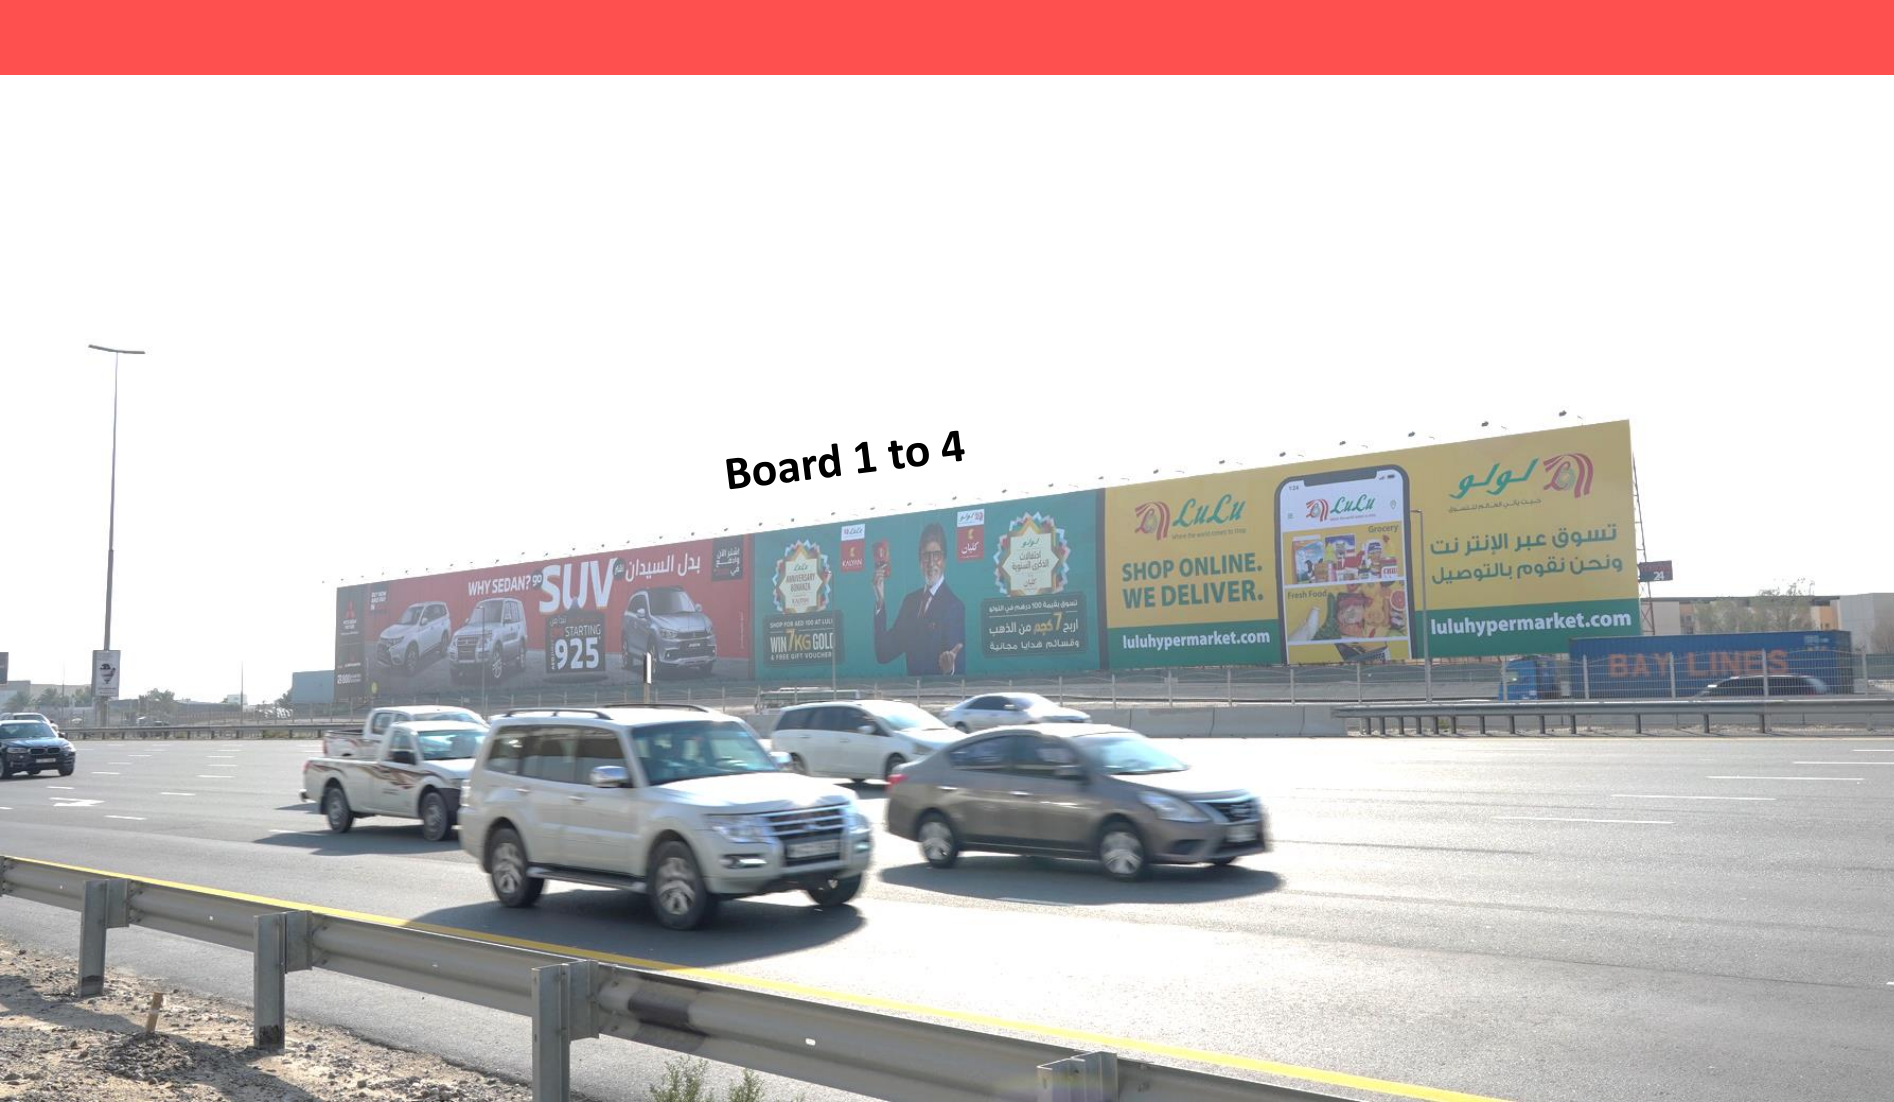

LANDMARKS

Dubai International Airport, Al Jaddaf Metro station, Grand Hyatt, Dubai Police Officer's Club

GARHOUD BRIDGE HOARDING

Located before Al Garhoud Bridge towards Dubai International Airport

GARHOUD HOARDING

Location Map

Board 1 to 4

TYPE
Frontlit Hoarding

MEDIA SIZE
200 meters x 17 meters

TRAFFIC COUNT
300,000 – 400,000 per day

LOCATION
Sheikh Zayed Road

LANDMARK
Along Sheikh Zayed Road
infront of Jebel Ali Freezone
near Danube Metro Station,
Jafza Gate#4 and IBN Batuta
Mall opposite Jebel Ali
Industrial Area